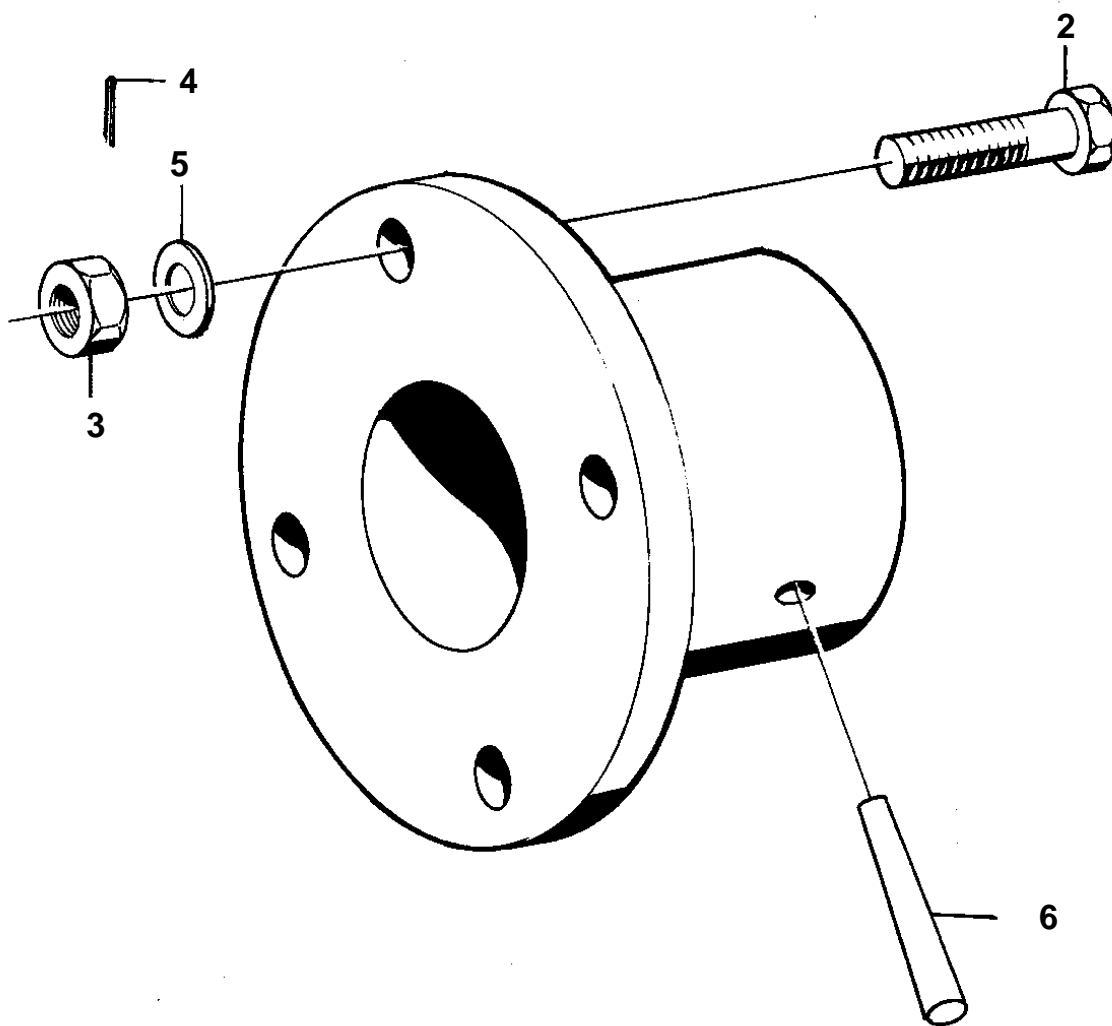

1

4624

REF	PART NO.	QTY	DESCRIPTION	NOTES
1	828388	1	Shaft flange	30MM HOLE FOR PROPELLER SHAFT.
2	955692	4	• Screw	L = 32 MM
3	955883	4	• Nut	
4	907834	4	• Cotter pin	
5	941909	4	• Spring washer	
6	907617	1	• Pin	