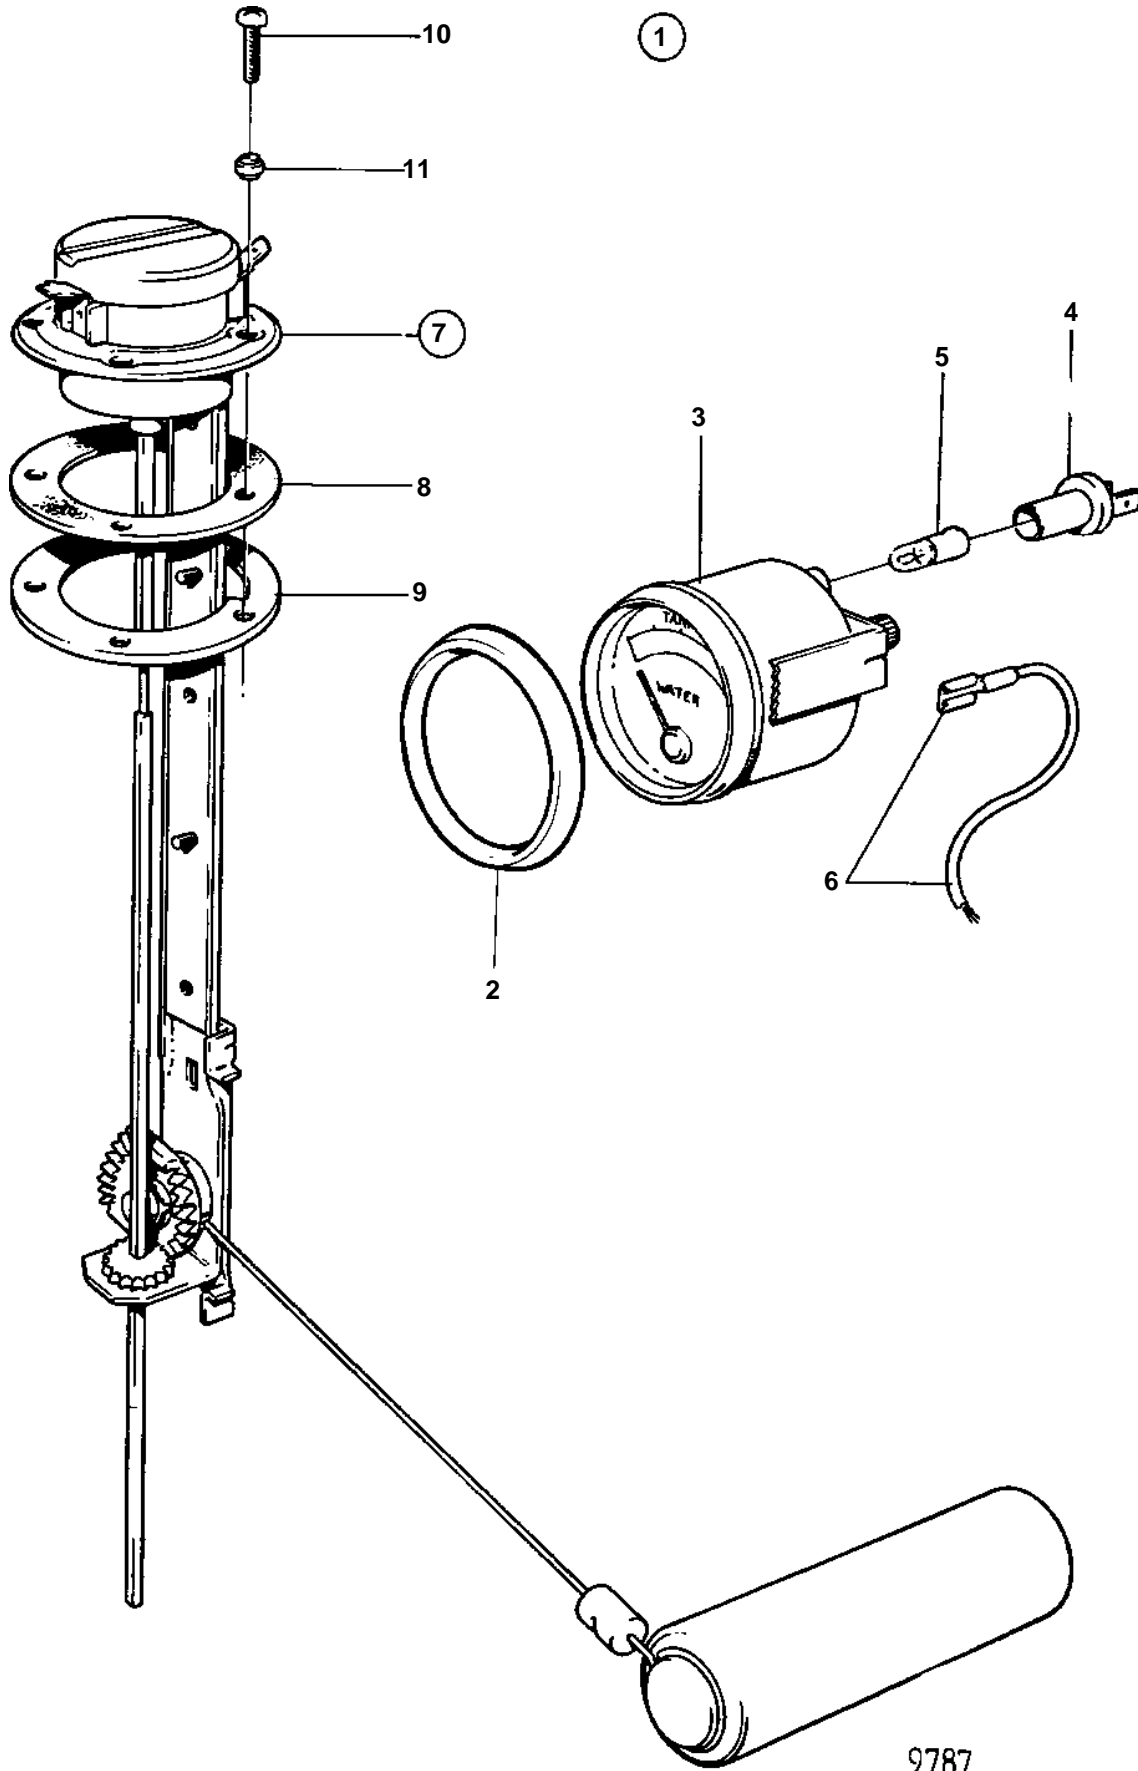

COMMON

COMMON

REF	PART NO.	QTY	DESCRIPTION	NOTES
1	858879	1	Tank gauge kit	12V REPL BY 1140461. WHITE COLOURED DECOR STRIPE.
2	858643	1	· Front ring	
3	863940	1	· Fuel gauge	(828632)
4	863945	2	· · Bulb socket	FOR INSTRUMENTS WITH PARTNO 828632,828635 SHOULD WHITE BULB 19923 AND BULB HOLDER 808175 BE INSTALLED.
5	863946	2	· · Bulb	RED. FOR INSTRUMENTS WITH PARTNO 828632,828635 SHOULD WHITE BULB 19923 AND BULB HOLDER 808175 BE INSTALLED.
6		X	· CABLES AND TERMINALS	SEE GROUP 3
7	837999	1	· Tank sensor	
8	89865	1	· · Gasket	
9	834480	1	· · Flange	
10	956078	4	· · Screw	L = 16 MM
	956081	1	· · Screw	L = 25 MM
11	834481	5	· · Gasket	