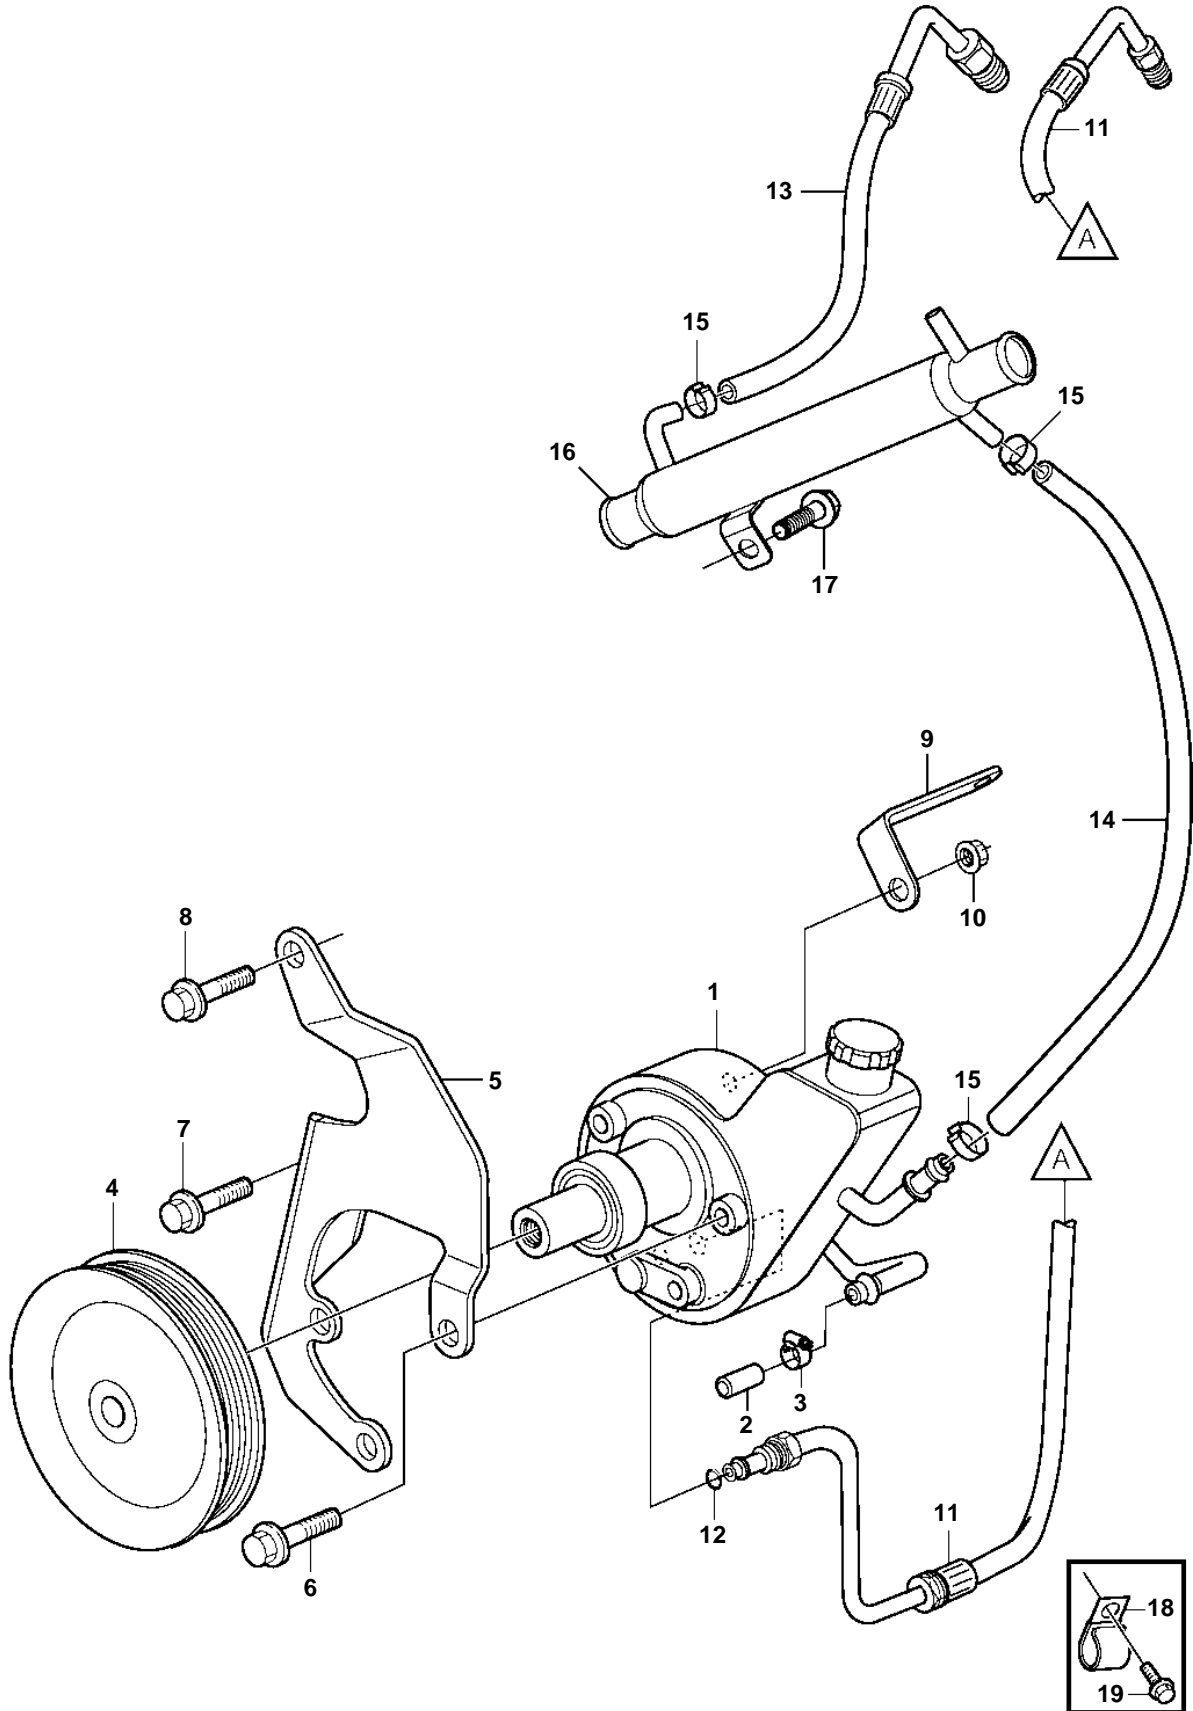

5.0GXi-F, 5.0GXi-FF, 5.0OSi-F, 5.0OSi-FF

22131

5.0GXi-F, 5.0GXi-FF, 5.0OSi-F, 5.0OSi-FF

REF	PART NO.	QTY	DESCRIPTION
1	3860871	1	Power steering pump
2	3856766	2	Cap
3	3860413	2	Clamp
4	3862700	1	Pulley
5	3817841	1	Bracket
6	3853405	3	Screw
7	3853557	1	Screw
8	3853405	1	Screw
9	3840479	1	Bracket
10	971098	1	Flange lock nut
11	3863145	1	Pressure hose
12	3852497	1	O-ring
13	3863148	1	Hose
14		1	Hose
15	982663	3	Clamp
16	3862629	1	Oil cooler
17	3860582	1	Screw
18		1	Clamp
19	3853392	1	Screw