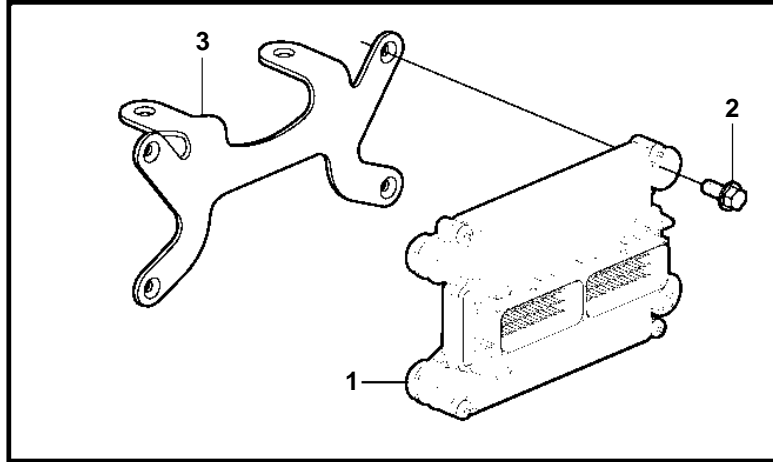

5.0GXi-F, 5.0GXi-FF, 5.0OSi-F, 5.0OSi-FF

5.0GXi-F, 5.0GXi-FF, 5.00Si-F, 5.00Si-FF

REF	PART NO.	QTY	DESCRIPTION		NOTES
1	3818619	1	Ecu	NS	
2	3819503	4	Screw		
3	3817811	1	Bracket		
4	3858973	1	Stud		
5	3859020	1	Sensor, MAT/MAP		
6	3858988	1	· Seal		
7	3858979	1	Sensor, crankshaft position		
8	3859009	1	· O-ring		
9	3858983	1	Screw		
10	3857696	1	lac valve		
11	3858054	1	· O-ring		
12	3857693	1	Screw kit		
13	3857487	1	Sensor, throttle position		
14		1	· O-ring		
15	3863130	1	Sensor, camshaft position		
16	3850397	1	Switch		
17	3850357	2	Knock sensor		
18	3850490	1	Fitting		STARBOARD
	3841708	1	Fitting		PORT
19	3842442	1	Oil pressure sensor		
20	3842440	1	Fitting		
21	3862500	2	Temperature sensor		