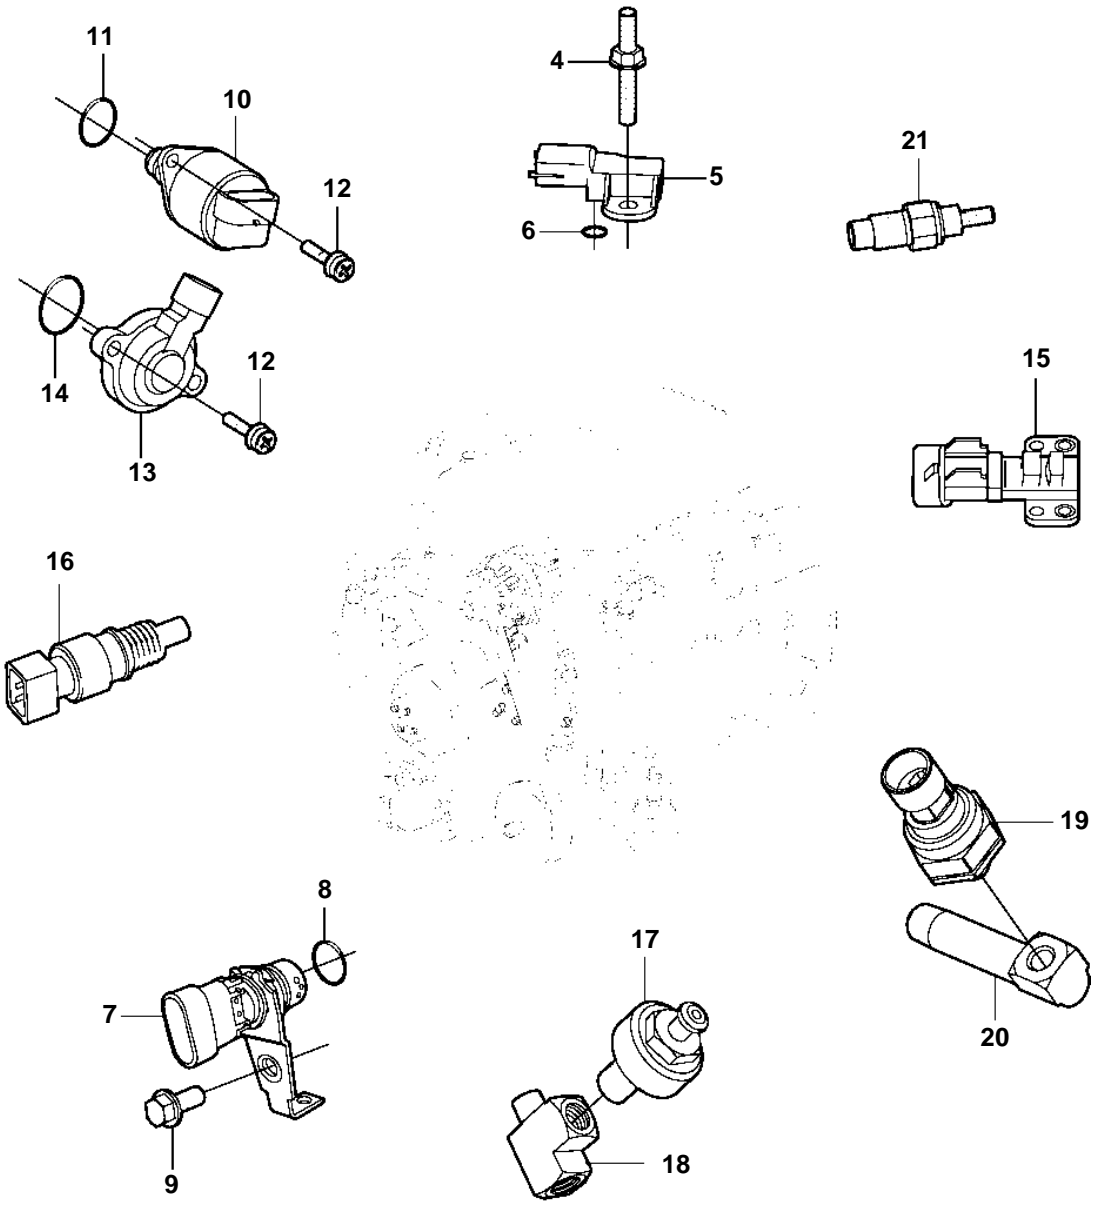

5.0GXi-F, 5.0GXi-FF, 5.0OSi-F, 5.0OSi-FF

5.0GXi-F, 5.0GXi-FF, 5.00Si-F, 5.00Si-FF

REF	PART NO.	QTY	DESCRIPTION		NOTES
1	3818619	1	Ecu	NS	
2	3819503	4	Screw		
3	3817811	1	Bracket		
4	3858973	1	Stud		
5	3859020	1	Sensor, MAT/MAP		
6	3858988	1	· Seal		
7	3858979	1	Sensor, crankshaft position		
8	3859009	1	· O-ring		
9	3858983	1	Screw		
10	3857696	1	lac valve		
11	3858054	1	· O-ring		
12	3857693	1	Screw kit		
13	3857487	1	Sensor, throttle position		
14		1	· O-ring		
15	3863130	1	Sensor, camshaft position		
16	3850397	1	Switch		
17	3850357	2	Knock sensor		
18	3850490	1	Fitting		STARBOARD
	3841708	1	Fitting		PORT
19	3842442	1	Oil pressure sensor		
20	3842440	1	Fitting		
21	3862500	2	Temperature sensor		