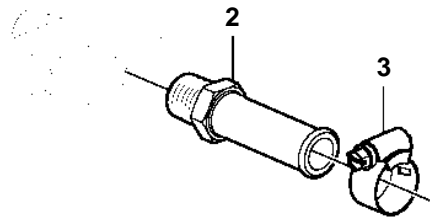

5.0GXi-FF, 5.0OSi-FF

1

5.0GXi-FF, 5.0OSi-FF

REF	PART NO.	QTY	DESCRIPTION	NOTES
1	3818037	1	Hot water outlet	
2	856483	1	• Hose nipple	
3	3863439	6	• Clamp	
4	855844	1	• Thermostat	
5	3860613	1	• Fitting	
6		X	Hoseexpansion tank	CUT