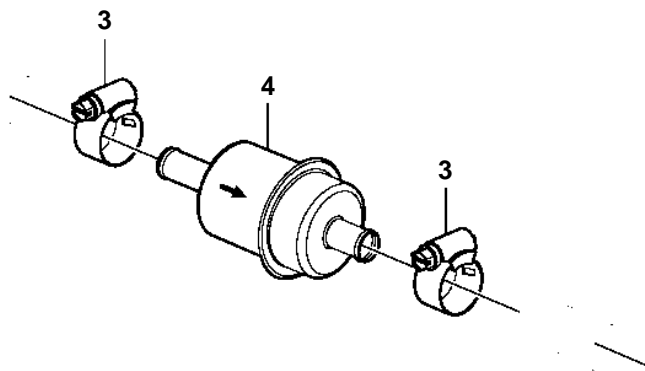

5.0GXi-FF, 5.0OSi-FF

1

5.0GXi-FF, 5.0OSi-FF

REF	PART NO.	QTY	DESCRIPTION	NOTES
1	3818037	1	Hot water outlet	
2	856483	1	• Hose nipple	
3	3863439	6	• Clamp	
4	855844	1	• Thermostat	
5	3860613	1	• Fitting	
6		X	Hoseexpansion tank	CUT