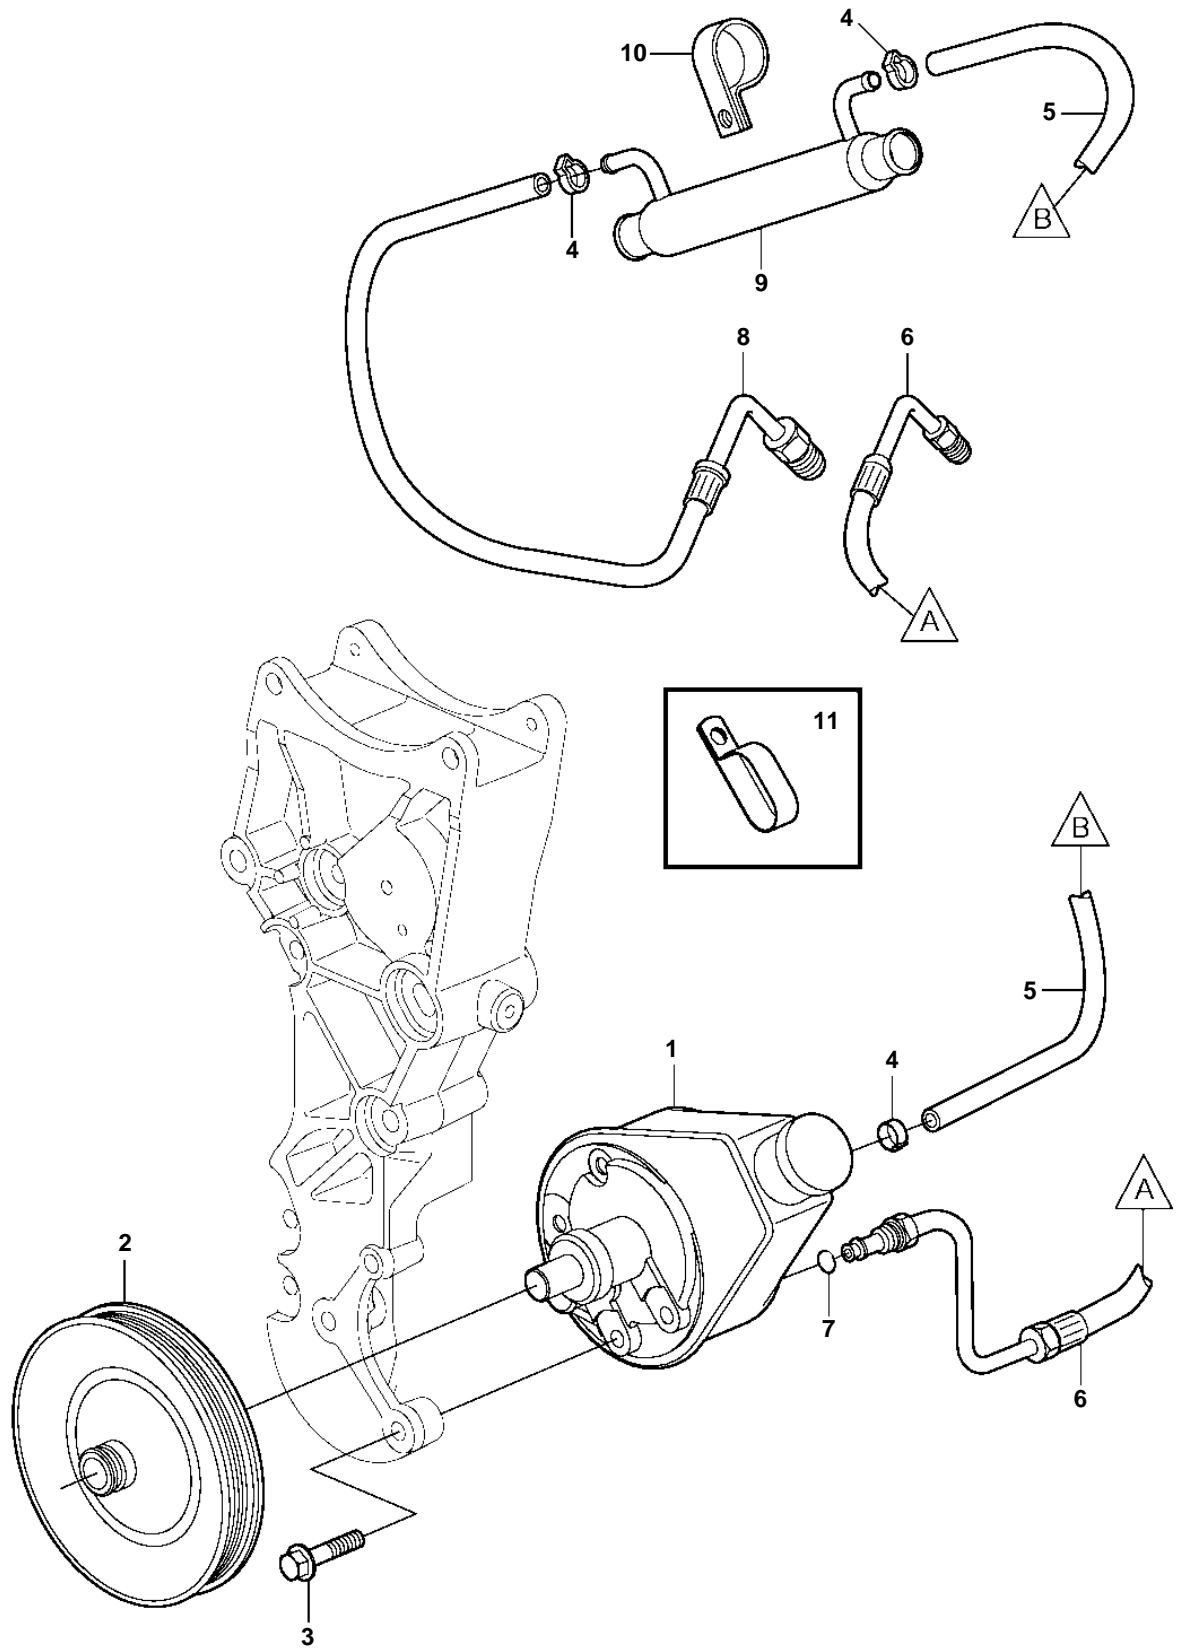

5.0GXi-A, 5.7Gi-A, 5.7GXi-B

5.0GXi-A, 5.7Gi-A, 5.7GXi-B

REF	PART NO.	QTY	DESCRIPTION	NOTES
1	3850491	1	Power steering pump	
2	3862700	1	Pulley	
3	946752	1	Flange screw	M10x35mm
	965220	2	Flange screw	M10x45mm
4	982663	3	Clamp	
5	3852839	1	Hose	
6	3853918	1	Hose	
7	3852497	1	O-ring	
8	3854056	1	Hose	
9	3861786	1	Oil cooler	
10	3861788	1	Clamp	
11	3852837	1	Clamp	