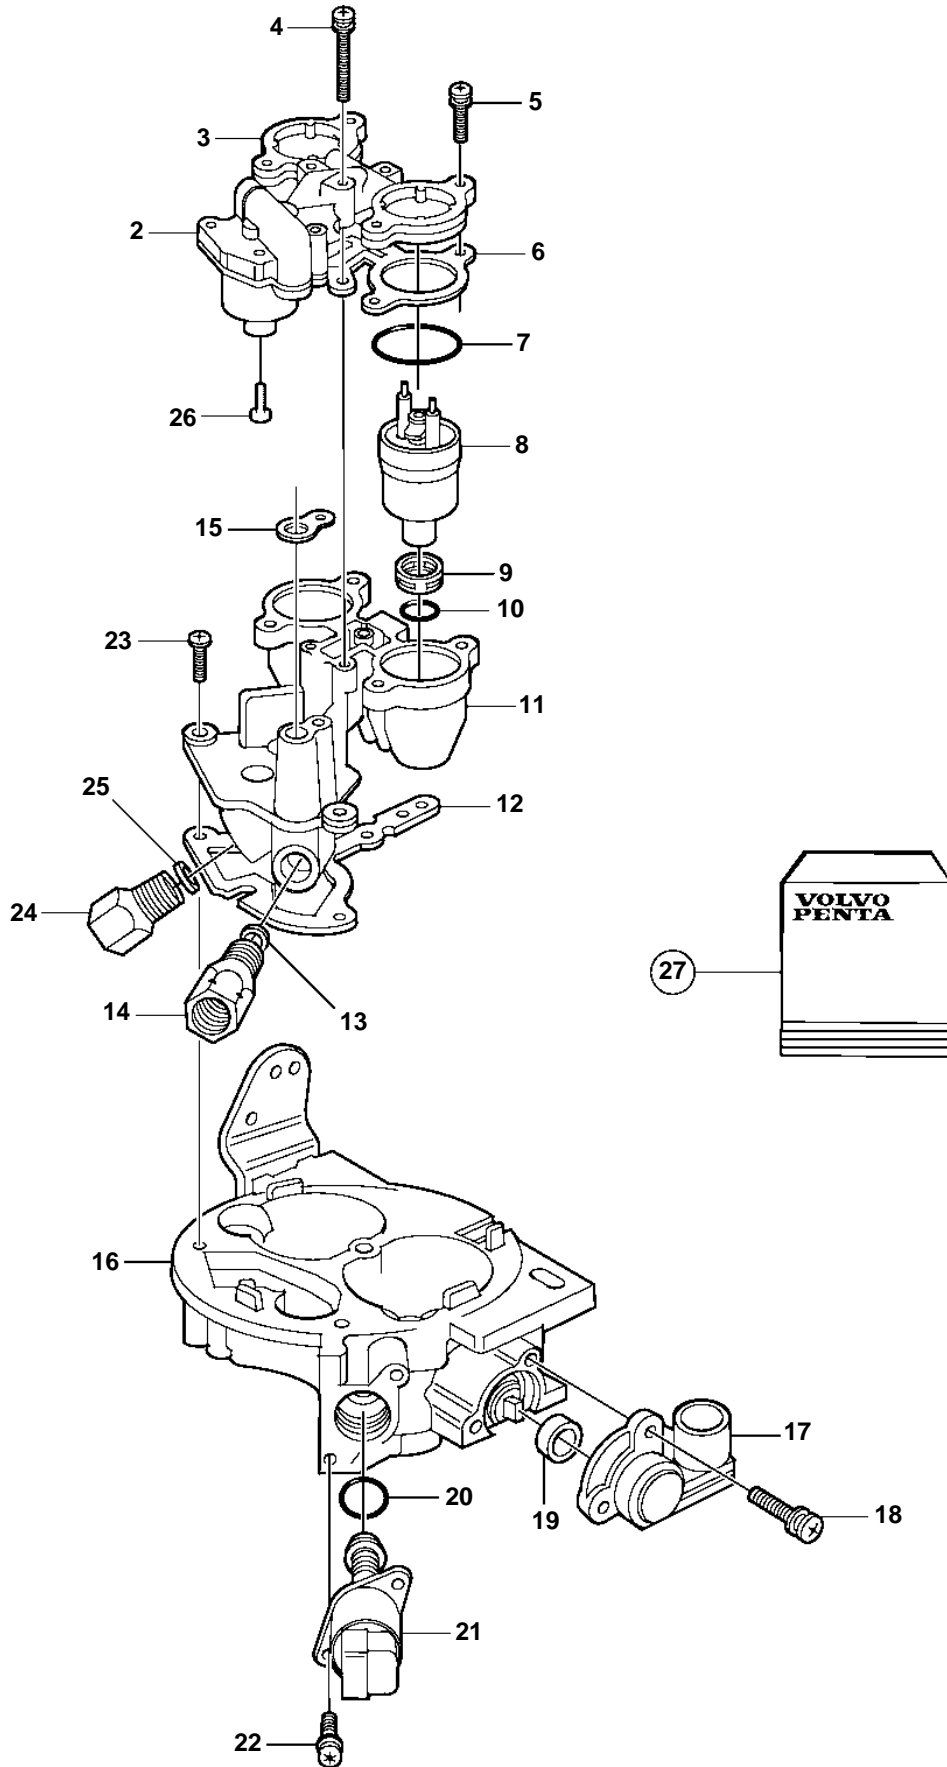

5.0GXi-A, 5.7Gi-A, 5.7GXi-A, 5.7GXi-B, 5.7GiI-A, 5.7GSiI-A, 5.7GXiI-A, 5.7GXiI-B

1

5.0GXi-A, 5.7Gi-A, 5.7GXi-A, 5.7GXi-B, 5.7GiI-A, 5.7GSil-A, 5.7GXil-A, 5.7GXil-B

REF	PART NO.	QTY	DESCRIPTION	NOTES
1	3856395	1	Throttle body	
2		1	· Fuel press regulator	
3		1	· Cover	
4		3	· Screw	
5		5	· Screw	
6		1	· Gasket	
7		2	· O-ring	
8		2	· Injector	
9		2	· Filter	
10		2	· O-ring	
11		1	· Housing	
12		1	· Gasket	
13		1	· Gasket	
14		1	· Nutoutlet	
15		1	· Gasket	
16	3855183	1	· Throttle body	
17		1	· Sensorthrottle position	
18		2	· Screw	
19		1	· Seal	
20		1	· O-ring	
21		1	· Valveidle air control	
22		2	· Screw	
23		3	· Screw	
24		1	· Nutinlet	
25		1	· Gasket	
26		4	· Screw	
27	3855179	1	Repair kit	Contains #6,7,9,10,12,13,15,20,25
	3857396	1	Repair kit	Contains #2,3,4,5,6,7,8,9,10,11,12,15,27
	3857397	1	Repair kit	INCL 2,3,6,15,26
	3857398	2	Injector	INCL 6,7,8,10,15
	3855184	1	Repair kit	INCL 17,19
	3855194	1	Sensor	INCL 20,21
	3855186	1	Repair kit	INCL 13,14,24,25
	3855187	1	Repair kit	INCL 4,5,18,22,23
	3855189	2	Repair kit	INCL 6,7,9,10,15