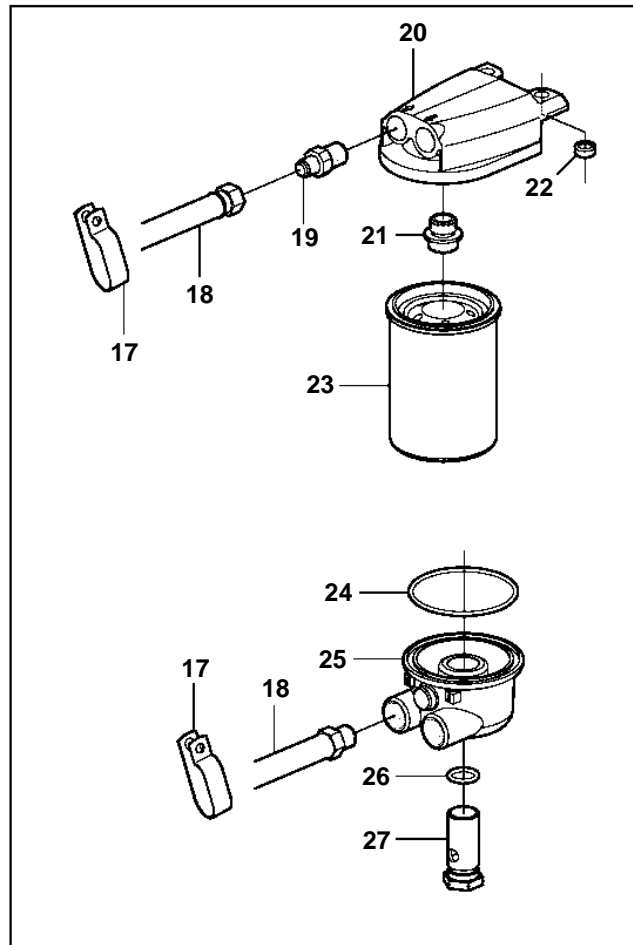

## 5.7GiI-A, 5.7GSiI-A, 5.7GXii-A, 5.7GXii-B

REF	PART NO.	QTY	DESCRIPTION	SEE SEC.	NOTES
1	3856125	1	Oil pump		
2	3856126	1	Oil pump screen		
3	3853198	1	Shaft		
4	3853199	1	Retainer		
5	3855972	2	Pin		
6	3853234	1	Screw		
7	3852744	1	Baffle plate		
8	3862354	6	Stud		
9	3857664	5	Nut		
10	3857778	1	Oil pan		
11	3856138	1	· Gasket kit		
12	3856121	1	Reinforcement		STARBOARD
13	3856120	1	Reinforcement		PORT
14	3853202	4	Stud		
15	3856930	4	Nut		
16	3852595	14	Screw		
17	3860075	2	Clamp		
18	3860054	1	Hose		
	3860052	1	Hose		
19	3860234	2	Fitting		
20	3860450	1	Adapter		
21	3852015	1	· Connector		
22	930842	1	Washer		
23	3850559	1	Oil filter		
			Bulletin P-21-7-1	P-21-7-1-EN	Oil Filters, GM gas engines
24	3852470	1	O-ring		
25	3860060	1	Adapter		
26	3852089	1	O-ring		
27	3853495	1	Retainer		
28	3860402	1	Tube		PORT
	3861360	1	Tube		STARBOARD
29	3850474	1	Oil dipstick		PORT
	3850473	1	Oil dipstick		STARBOARD
30	3853419	1	Screw		
31	3852033	2	O-ring		
32	3851981	1	Sealing washer		
33	3858475	1	Fitting		DOUBLE
34	3853674	1	O-ring		
35	3852007	1	Washer		
36	3850822	1	Hollow screw		