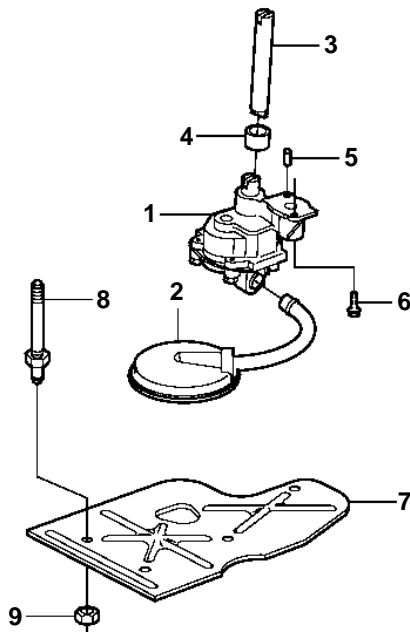

## 5.7GiI-A, 5.7GSiI-A, 5.7GXii-A, 5.7GXii-B

REF	PART NO.	QTY	DESCRIPTION	SEE SEC.	NOTES
1	3856125	1	Oil pump		
2	3856126	1	Oil pump screen		
3	3853198	1	Shaft		
4	3853199	1	Retainer		
5	3855972	2	Pin		
6	3853234	1	Screw		
7	3852744	1	Baffle plate		
8	3862354	6	Stud		
9	3857664	5	Nut		
10	3857778	1	Oil pan		
11	3856138	1	· Gasket kit		
12	3856121	1	Reinforcement		STARBOARD
13	3856120	1	Reinforcement		PORT
14	3853202	4	Stud		
15	3856930	4	Nut		
16	3852595	14	Screw		
17	3860075	2	Clamp		
18	3860054	1	Hose		
	3860052	1	Hose		
19	3860234	2	Fitting		
20	3860450	1	Adapter		
21	3852015	1	· Connector		
22	930842	1	Washer		
23	3850559	1	Oil filter		
			Bulletin P-21-7-1	P-21-7-1-EN	Oil Filters, GM gas engines
24	3852470	1	O-ring		
25	3860060	1	Adapter		
26	3852089	1	O-ring		
27	3853495	1	Retainer		
28	3860402	1	Tube		PORT
	3861360	1	Tube		STARBOARD
29	3850474	1	Oil dipstick		PORT
	3850473	1	Oil dipstick		STARBOARD
30	3853419	1	Screw		
31	3852033	2	O-ring		
32	3851981	1	Sealing washer		
33	3858475	1	Fitting		DOUBLE
34	3853674	1	O-ring		
35	3852007	1	Washer		
36	3850822	1	Hollow screw		