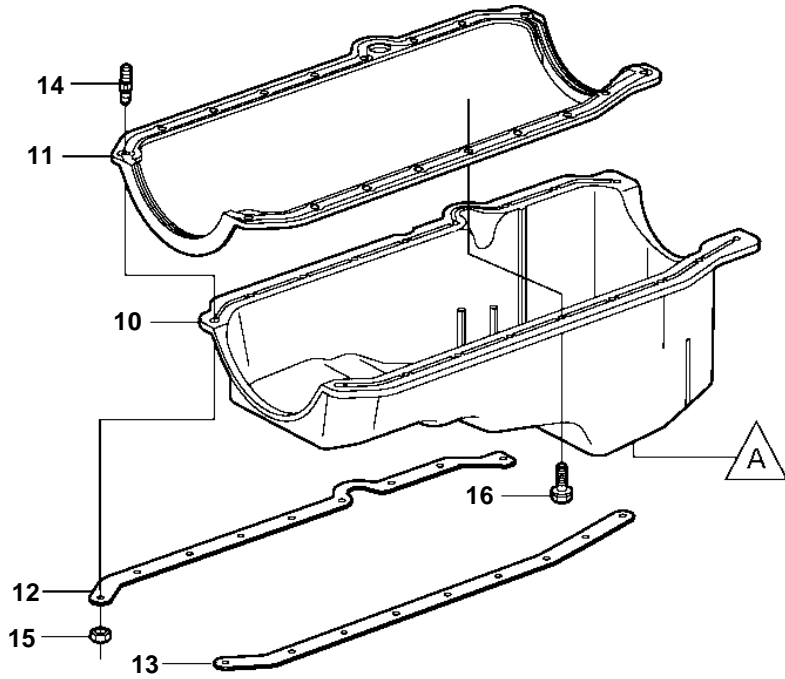

## 5.7GiI-A, 5.7GSiI-A, 5.7GXii-A, 5.7GXii-B

REF	PART NO.	QTY	DESCRIPTION	SEE SEC.	NOTES
1	3856125	1	Oil pump		
2	3856126	1	Oil pump screen		
3	3853198	1	Shaft		
4	3853199	1	Retainer		
5	3855972	2	Pin		
6	3853234	1	Screw		
7	3852744	1	Baffle plate		
8	3862354	6	Stud		
9	3857664	5	Nut		
10	3857778	1	Oil pan		
11	3856138	1	· Gasket kit		
12	3856121	1	Reinforcement		STARBOARD
13	3856120	1	Reinforcement		PORT
14	3853202	4	Stud		
15	3856930	4	Nut		
16	3852595	14	Screw		
17	3860075	2	Clamp		
18	3860054	1	Hose		
	3860052	1	Hose		
19	3860234	2	Fitting		
20	3860450	1	Adapter		
21	3852015	1	· Connector		
22	930842	1	Washer		
23	3850559	1	Oil filter		
			Bulletin P-21-7-1	P-21-7-1-EN	Oil Filters, GM gas engines
24	3852470	1	O-ring		
25	3860060	1	Adapter		
26	3852089	1	O-ring		
27	3853495	1	Retainer		
28	3860402	1	Tube		PORT
	3861360	1	Tube		STARBOARD
29	3850474	1	Oil dipstick		PORT
	3850473	1	Oil dipstick		STARBOARD
30	3853419	1	Screw		
31	3852033	2	O-ring		
32	3851981	1	Sealing washer		
33	3858475	1	Fitting		DOUBLE
34	3853674	1	O-ring		
35	3852007	1	Washer		
36	3850822	1	Hollow screw		