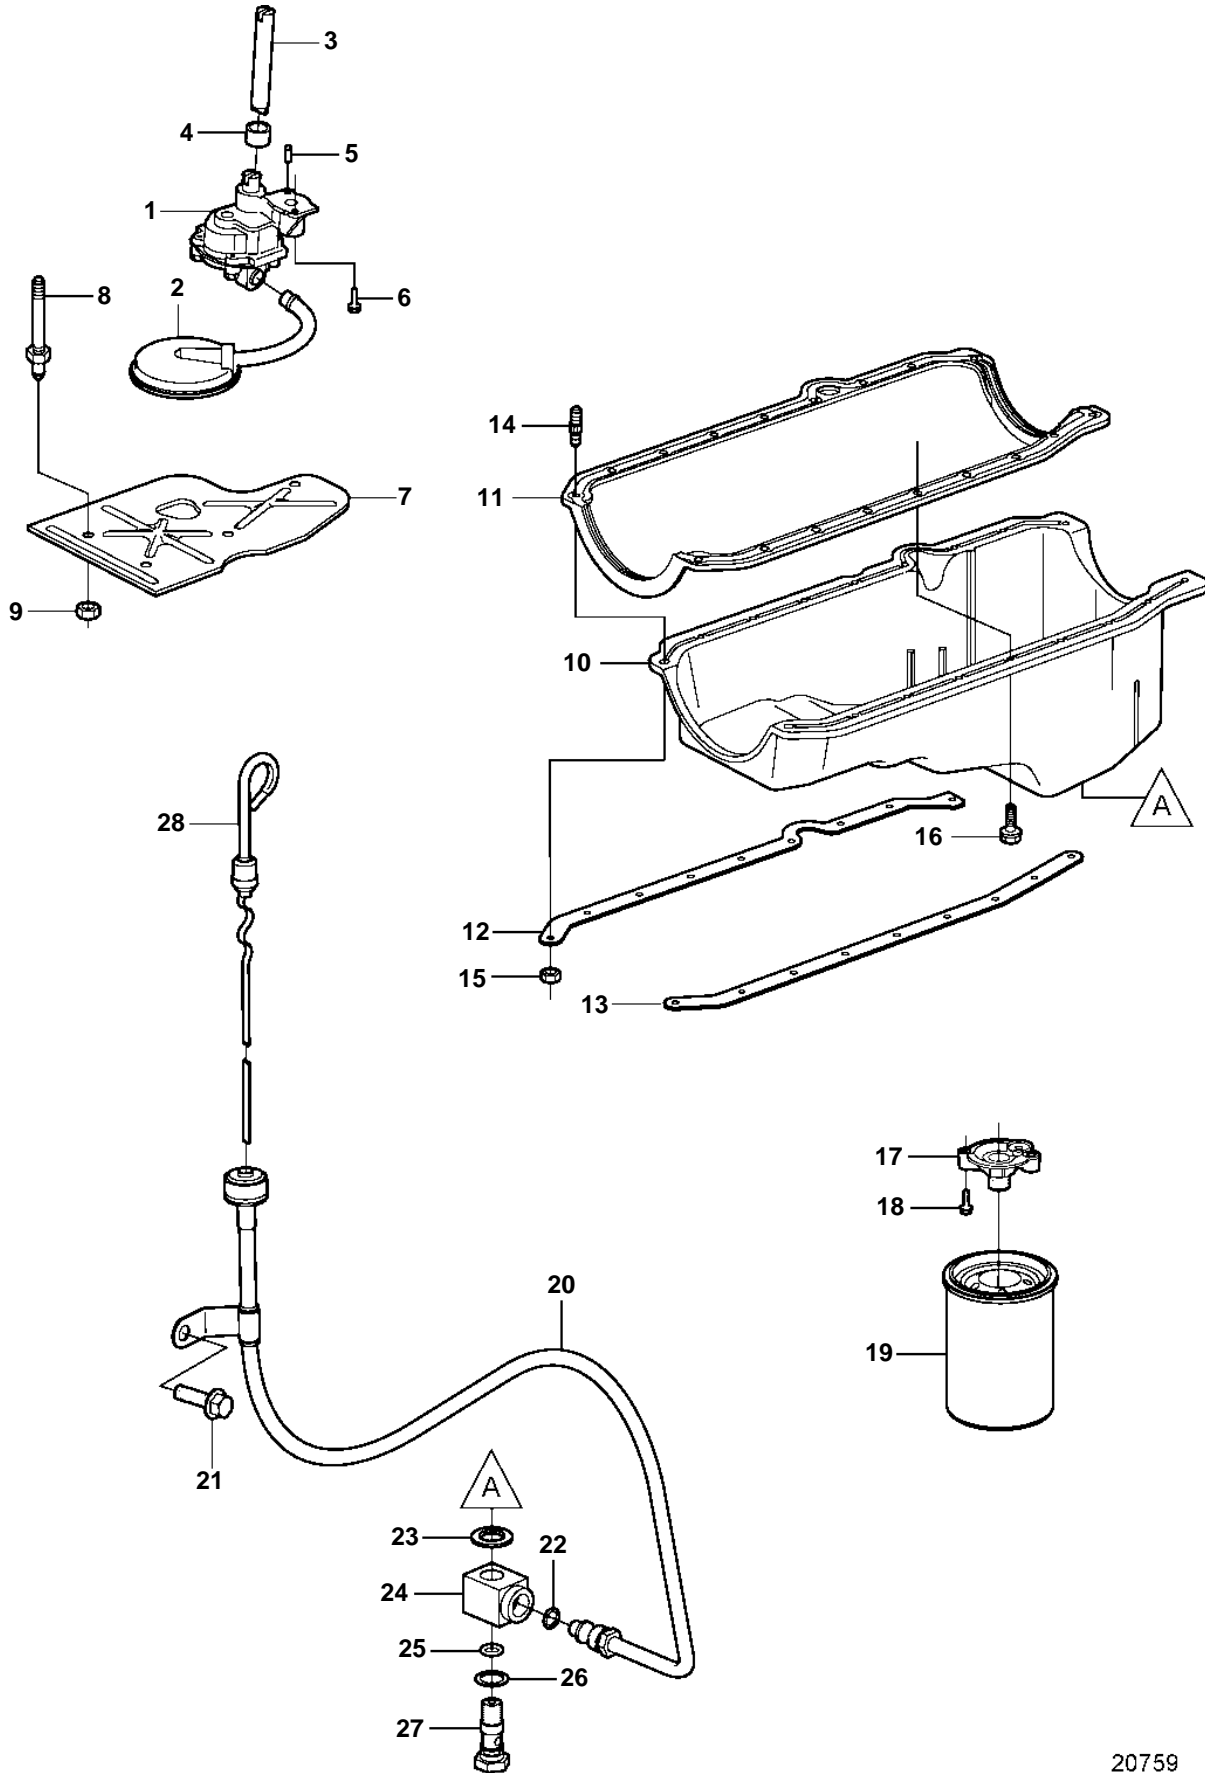

5.7GXl-A

5.7GXl-A

REF	PART NO.	QTY	DESCRIPTION	SEE SEC.	NOTES
1	3856125	1	Oil pump		
2	3856126	1	Oil pump screen		
3	3853198	1	Shaft		
4	3853199	1	Retainer		
5	3855972	2	Pin		
6	3853234	1	Screw		
7	3852744	1	Baffle plate		
8	3862354	6	Stud		
9	3857664	5	Nut		
10	3857778	1	Oil pan		
11	3856138	1	· Gasket kit		
12	3856121	1	Reinforcement		STARBOARD
13	3856120	1	Reinforcement		PORT
14	3853202	4	Stud		
15	3856930	4	Nut		
16	3852595	14	Screw		
17	3852219	1	Valve		
18	3852133	2	Screw		
19	3850559	1	Oil filter		
			Bulletin P-21-7-1	P-21-7-1-EN	Oil Filters, GM gas engines
20	3860402	1	Tube		
21	3853557	1	Screw		
22	3852033	1	O-ring		
23	3851981	1	Sealing washer		
24	3855112	1	Fitting		
25	3853674	1	O-ring		
26	3852007	1	Washer		
27	3850822	1	Hollow screw		
28	3850474	1	Oil dipstick		