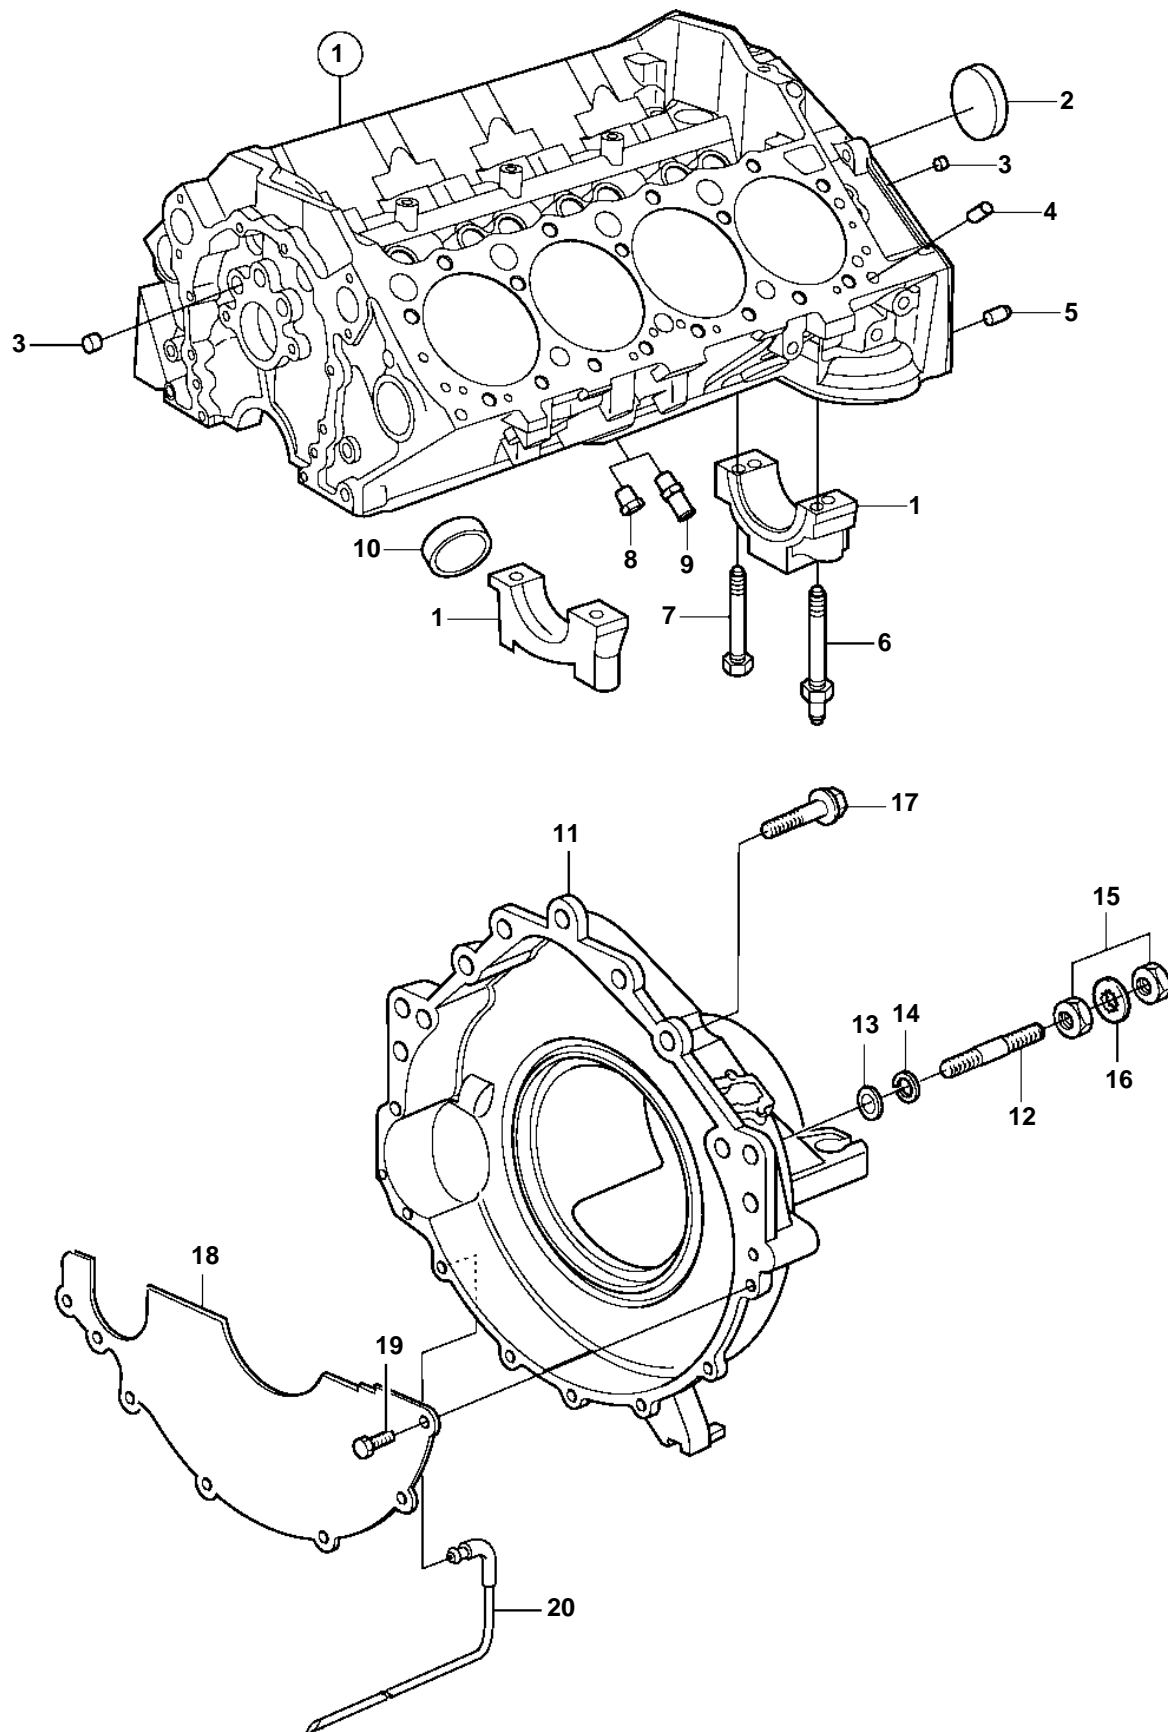

5.0GXi-A, 5.7Gi-A, 5.7GXi-A, 5.7GXi-B

5.0GXi-A, 5.7Gi-A, 5.7GXi-A, 5.7GXi-B

REF	PART NO.	QTY	DESCRIPTION	NOTES
1			Cylinder block	
2	3853209	1	Core plug	
3	952075	X	Plug	
4	3853114	4	Locating pin, cylinder head	
5	3856001	2	Pin, flywheel housing	
6	3862354	6	Stud	
7	3862355	10	Screw	
8	3850802	X	Plug	
9	3858501	X	Hose nipple	
10	3852100	8	Core plug	
11	3857846	1	Flywheel housing	
12	3850571	2	Stud	
13	3852058	2	Washer	
14	3852002	2	Lock washer	
15	3852065	4	Nut	
16	3852070	2	Washer	
17	3853266	1	Screw	L=1.00" (25mm)
	3853326	3	Screw	L=1.25" (32mm)
18	3854604	1	Cover	
19	3852421	7	Screw	
20	3852832	1	Hose	