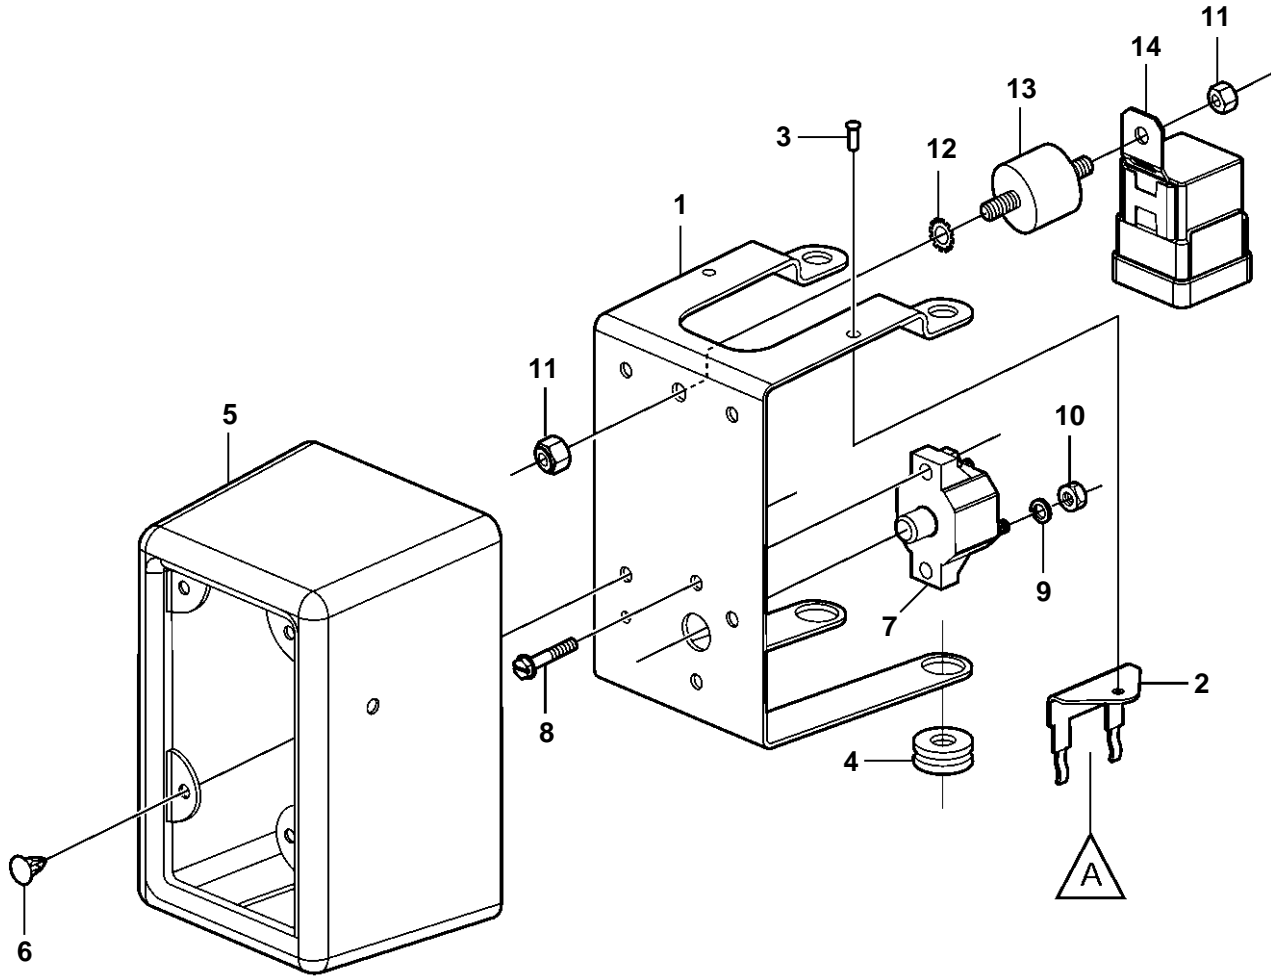

5.0GXi-A, 5.7Gi-A, 5.7GXi-A, 5.7GXi-B

5.0GXi-A, 5.7Gi-A, 5.7GXi-A, 5.7GXi-B

REF	PART NO.	QTY	DESCRIPTION	NOTES
1	3860368	1	Bracket	
2	3860486	2	Bracket	
3		2	Rivet	
4	941263	2	Grommet	
5	3860369	1	Cover	
6	3860524	4	Locking pin	
7	3854164	1	Breaker	50A
8	3853620	2	Screw	
9	3852001	2	Lock washer	
10	3852064	2	Nut	
11	3852118	2	Nut	
12	3852182	1	Lock washer	
13	3850234	1	Isolator	
14	3854138	1	Relay	Included in engine harness
15	3860455	3	Fuse holder	Included in engine harness
16	979686	2	Fuse	40A. Included in engine harness
	968547	2	Fuse	20A. Included in engine harness
	966329	2	Fuse	15A. Included in engine harness
17	8166029	6	Connector	Included in engine harness
18		6	• Seal	
19		6	• Seal	