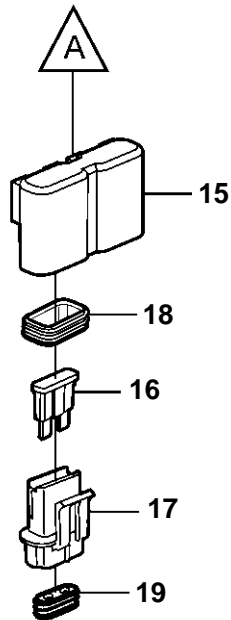

5.0GXi-A, 5.7Gi-A, 5.7GXi-A, 5.7GXi-B

5.0GXi-A, 5.7Gi-A, 5.7GXi-A, 5.7GXi-B

REF	PART NO.	QTY	DESCRIPTION	NOTES
1	3860368	1	Bracket	
2	3860486	2	Bracket	
3		2	Rivet	
4	941263	2	Grommet	
5	3860369	1	Cover	
6	3860524	4	Locking pin	
7	3854164	1	Breaker	50A
8	3853620	2	Screw	
9	3852001	2	Lock washer	
10	3852064	2	Nut	
11	3852118	2	Nut	
12	3852182	1	Lock washer	
13	3850234	1	Isolator	
14	3854138	1	Relay	Included in engine harness
15	3860455	3	Fuse holder	Included in engine harness
16	979686	2	Fuse	40A. Included in engine harness
	968547	2	Fuse	20A. Included in engine harness
	966329	2	Fuse	15A. Included in engine harness
17	8166029	6	Connector	Included in engine harness
18		6	• Seal	
19		6	• Seal	