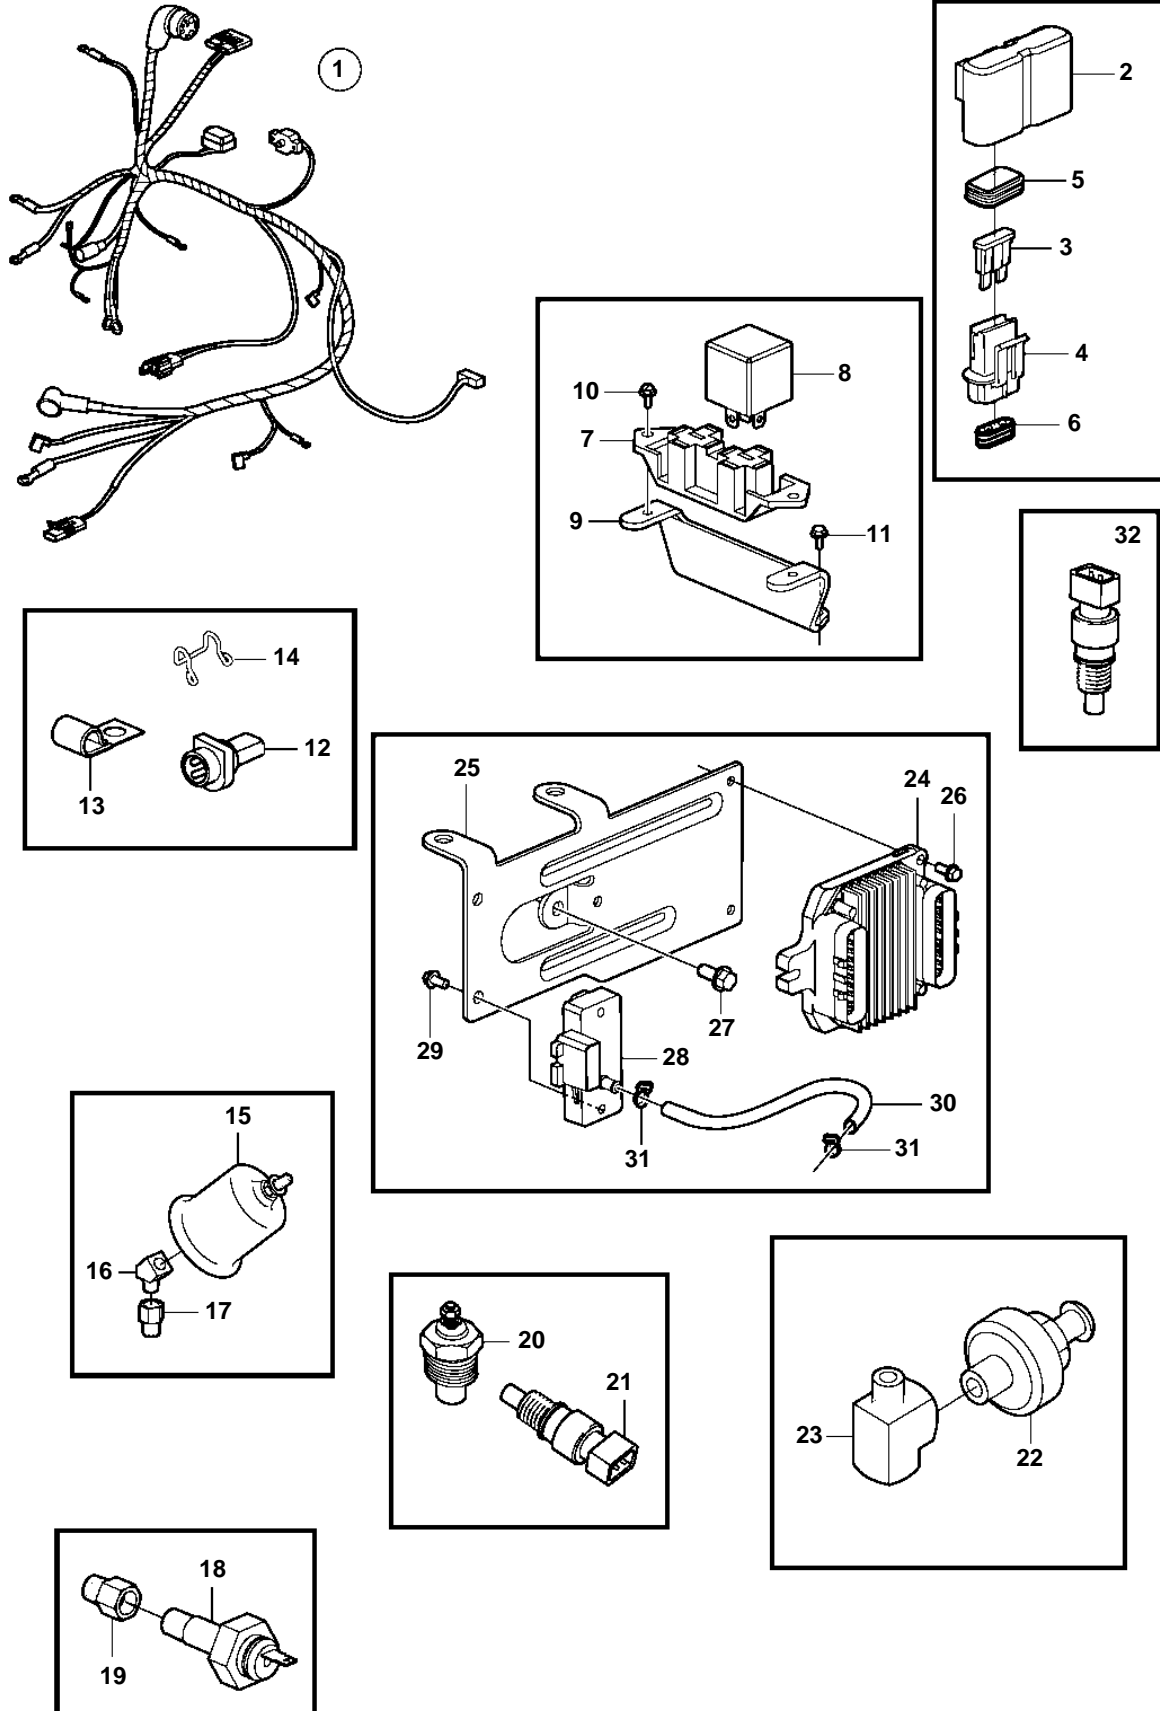

5.7GSii-A

5.7GSii-A

REF	PART NO.	QTY	DESCRIPTION	NOTES
1	3861211	1	Cable harness	
2	3860455	3	· Fuse holder	
3	979686	2	· Fuse	40A
	968547	2	· Fuse	20A
	966329	2	· Fuse	15A
4	8166029	6	· Connector	
5		6	· · Seal	
6		6	· · Seal	
7	3852210	1	· Bracket	
8	3857533	2	· Relay	FUEL PUMP
9	3860370	1	Bracket	
10	3852208	2	Screw	
11	3852053	2	Screw	
12	3855178	1	Connector	
13	3852434	1	Clamp, J	D=.750" (19.0mm)
	3852092	1	Clamp, J	D=.500" (12.7mm)
14	3852237	2	Retainer	
15	3857532	1	Sender, oil pressure	
	872064	X	Sender, oil pressure	DUAL STATION
16	3852503	1	Elbow	
17	3855776	1	Adapter	
18	3852215	1	Switch, oil pressure	
19	3850660	1	Fitting	
20	3852029	1	Sender, coolant water temp.	
	872068	X	Sender, coolant water temp.	DUAL STATION
21	3850397	1	Switch, coolant water temp.	
22	3854905	1	Sensor, knock	
23	3850490	1	Fitting	
24	3858888	1	Ecu	
25	3857815	1	Bracket	
26	3852053	3	Screw	
27	3853398	1	Screw	
28	3850396	1	Sensor, MAP	
29	3852115	2	Screw	
30	3854903	1	Hose	
31	3852529	2	Clamp	
32	3854527	1	Sensor, MAT	