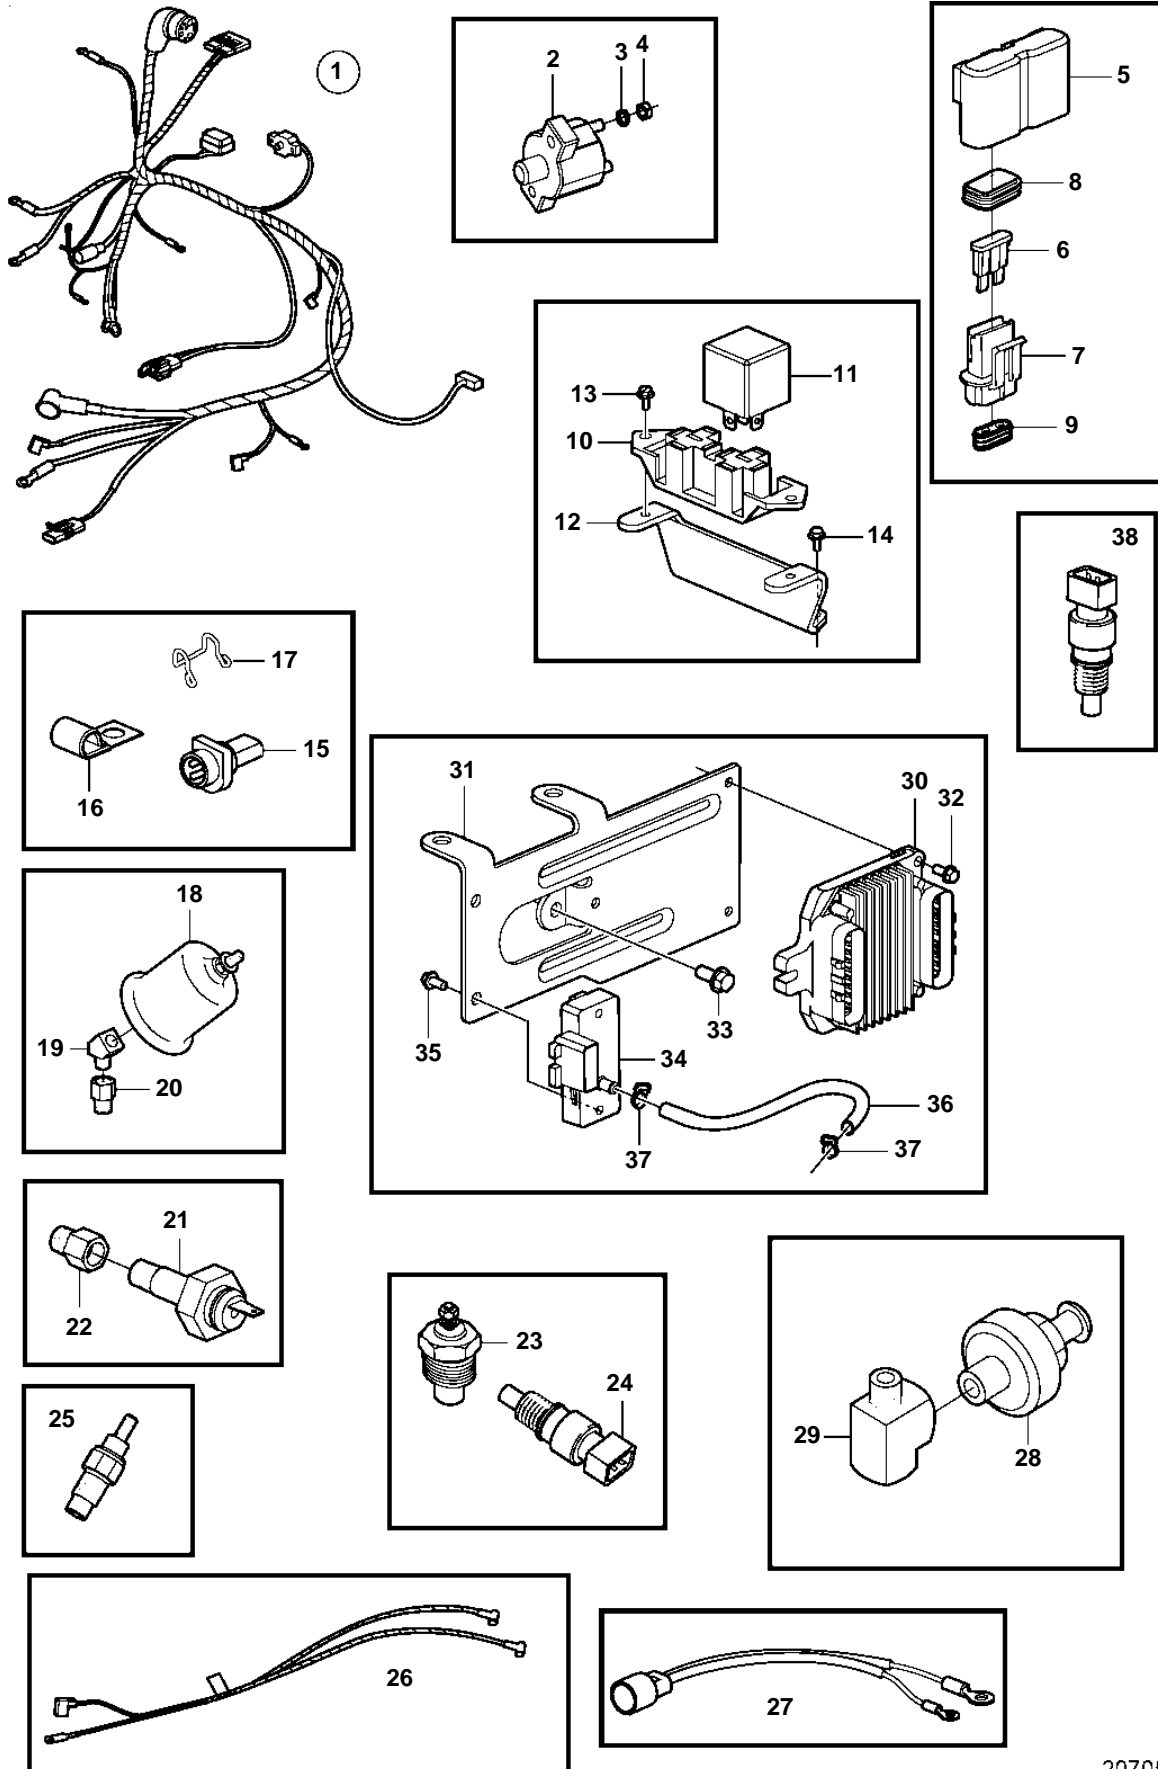

5.7GXl-B

5.7GXl-B

REF	PART NO.	QTY	DESCRIPTION	NOTES
1	3860041	1	Wiring harness	
2	3854164	1	• Breaker	50A
3	3852001	2	• Lock washer	
4	3852064	2	• Nut	
5	3860455	3	• Fuse holder	
6	979686	2	• Fuse	40A
	968547	2	• Fuse	20A
	966329	2	• Fuse	15A
7	8166029	6	• Connector	
8		6	• • Seal	
9		6	• • Seal	
10	3852210	1	• Bracket	
11	3857533	2	• Relay	FUEL PUMP
12	3860370	1	Bracket	
13	3852208	2	Screw	
14	3852053	2	Screw	
15	3855178	1	Connector	
16	3852434	1	Clamp, J	D=.750" (19.0mm)
	3852092	1	Clamp, J	D=.500" (12.7mm)
17	3852237	2	Retainer	
18	3857532	1	Sender, oil pressure	
	872064	X	Sender, oil pressure	DUAL STATION
19	3852503	1	Elbow	
20	3855776	1	Adapter	
21	3852215	1	Switch, oil pressure	
22	3850660	1	Fitting	
23	3852029	1	Sender, coolant water temp.	
	872068	X	Sender, coolant water temp.	DUAL STATION
24	3850397	1	Switch, coolant water temp.	
25	3861997	2	Temperature sensor	
26	3862220	1	Cable harness	EXHAUST SENSOR
27	3854031	1	Cable harness, trim	
28	3854905	1	Sensor, knock	
29	3850490	1	Fitting	
30	3861525	1	Ecu	
31	3857815	1	Bracket	
32	3852053	3	Screw	
33	3853398	1	Screw	
34	3850396	1	Sensor, MAP	
35	3852115	2	Screw	
36	3854903	1	Hose	
37	3852529	2	Clamp	
38	3854527	1	Sensor, MAT	