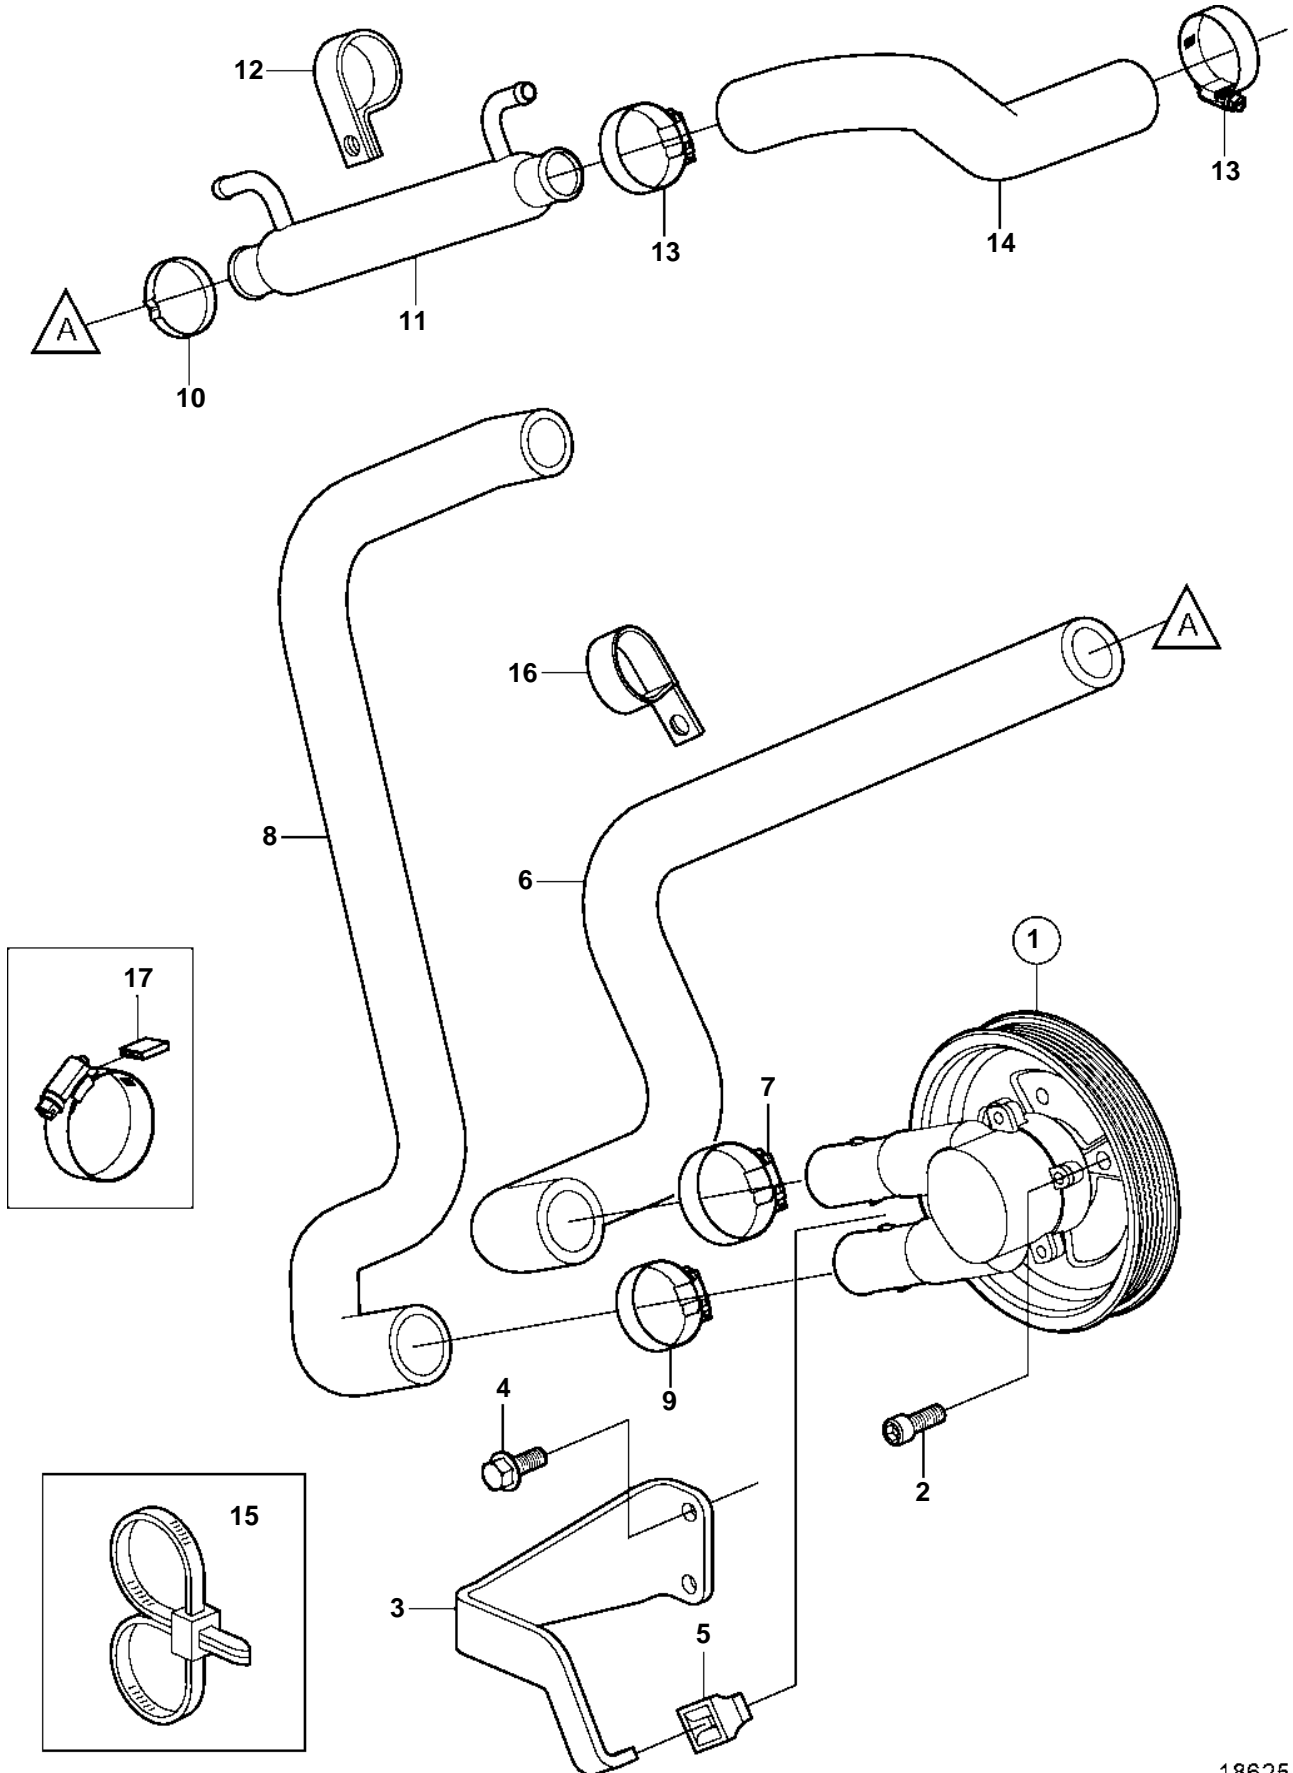

5.0GXi-A, 5.7Gi-A, 5.7GXi-B

5.0GXi-A, 5.7Gi-A, 5.7GXi-B

REF	PART NO.	QTY	DESCRIPTION	SEE SEC.	NOTES
1	3857202	1	Sea water pump	7417	
2	3857939	3	Screw		
3	3858241	1	Bracket		
4	3853266	2	Screw		
5	3857954	1	Stop		
6	3858238	1	Hose		
7	3850422	1	Clamp		
8	3858237	1	Hose		
9	3853786	1	Clamp		
10	982645	1	Clamp		
11	3861786	1	Oil cooler		
12	3861788	1	Clamp		
13	3853786	2	Clamp		
14	3861567	1	Hose		
15	3850115	1	Strip clamp		
16	3853312	1	Clamp		
17	3858532	X	Cover		W=0.465" (11.8mm)