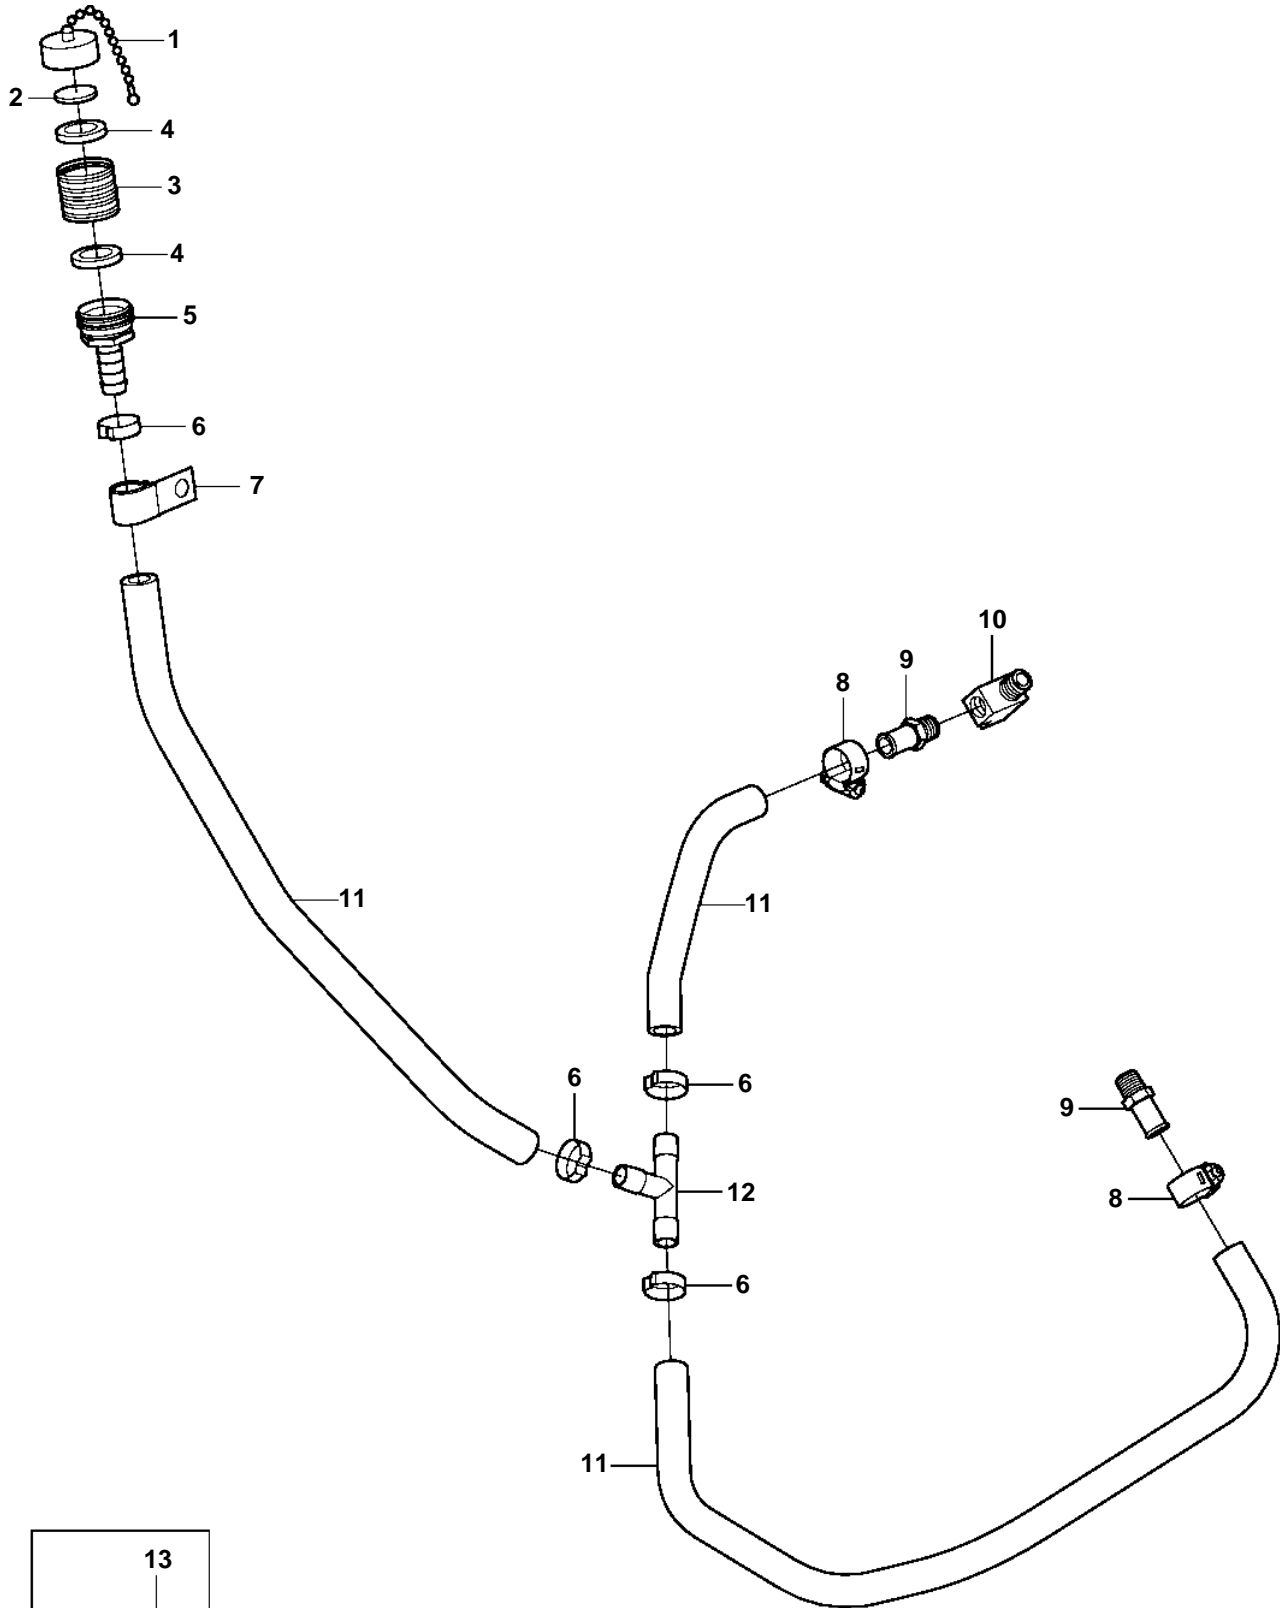

5.0GXi-A, 5.7Gi-A, 5.7GXi-B

18659

5.0GXi-A, 5.7Gi-A, 5.7GXi-B

REF	PART NO.	QTY	DESCRIPTION	NOTES
1	3853783	1	Cover	
2	3852426	1	Seal	
3	3861960	1	Fitting	
4	3862079	2	Gasket	
5	3858503	1	Fitting	
6	983146	4	Clamp	
7	3852434	1	Clamp	
8	3853794	2	Clamp	
9	3858501	2	Hose nipple	
10	3852489	1	Adapter	
11	3857823	2	Hose	L=540mm
	3861916	1	Hose	L=150mm
12	3862000	1	Fitting	
13	3858532	X	Cover	W=0.465" (11.8mm)
	3861999	X	Cover	W=0.300" (7.6mm)