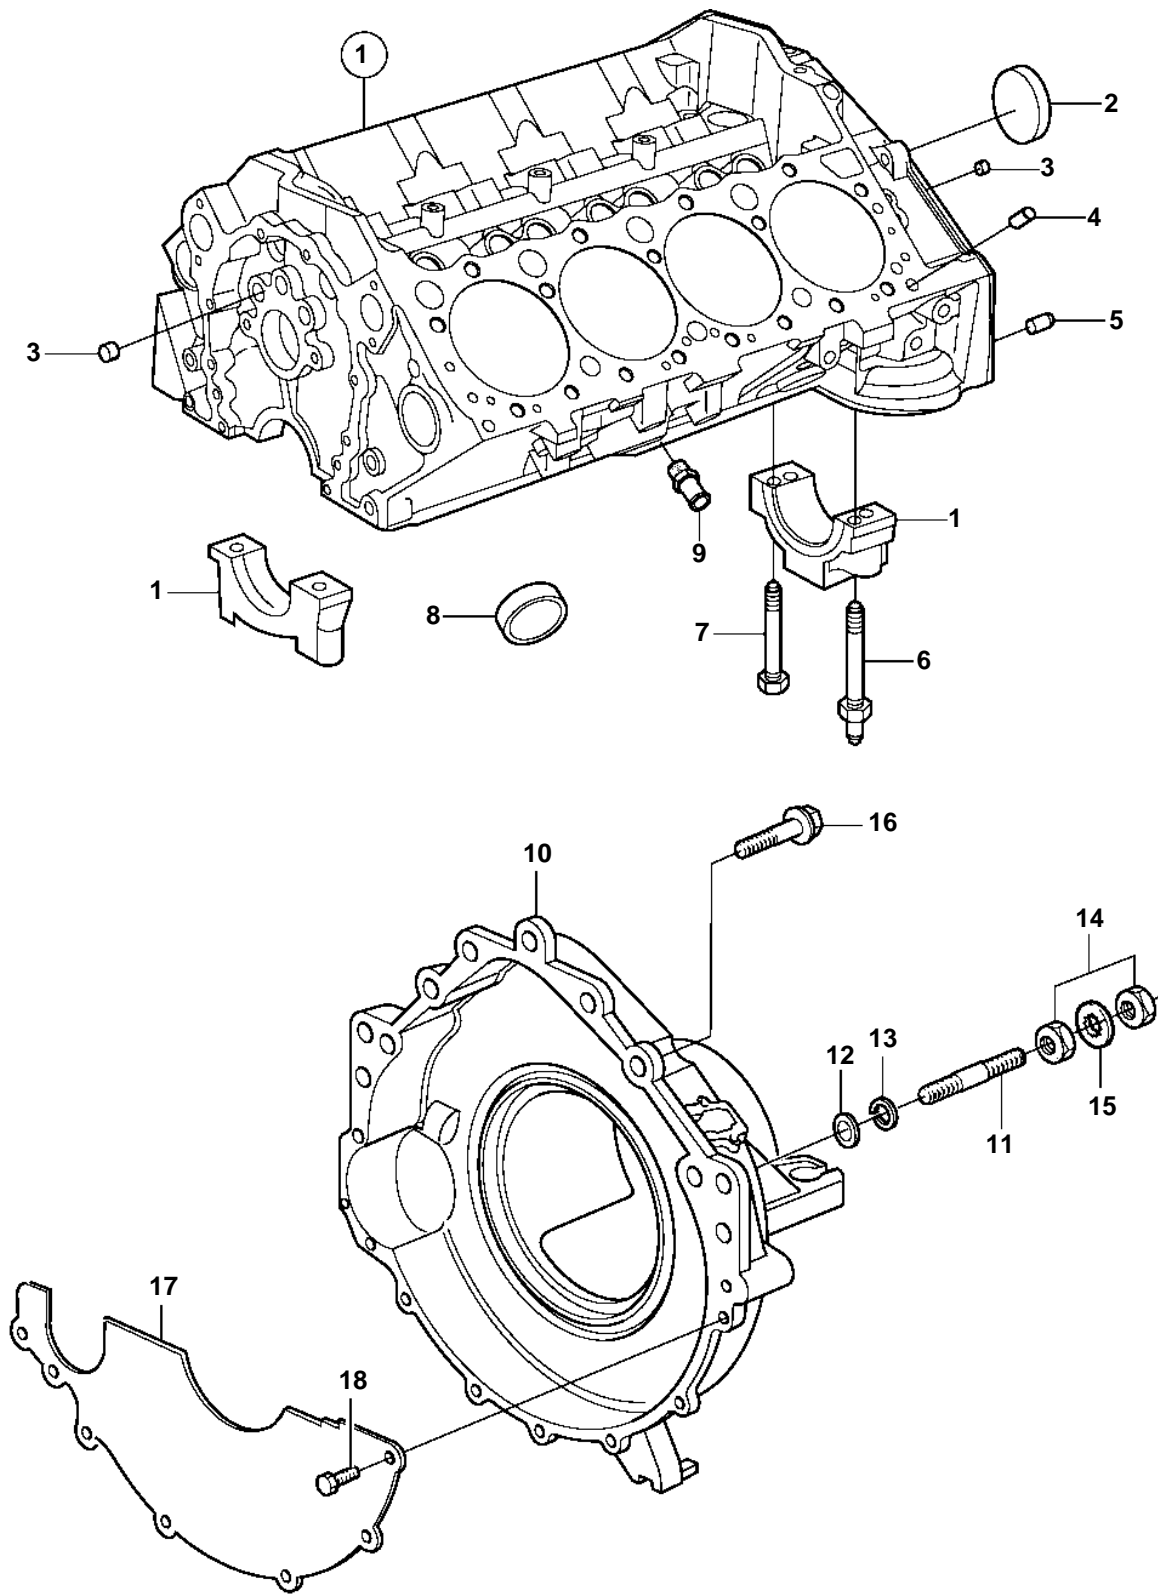

5.0GL-A, 5.0GL-B, 5.7GL-A, 5.7GL-B

5.0GL-A, 5.0GL-B, 5.7GL-A, 5.7GL-B

REF	PART NO.	QTY	DESCRIPTION	NOTES
1			Cylinder block	
2	3853209	1	Core plug	
3	952075	X	Plug	
4	3853114	4	Locating pin, cylinder head	
5	3856001	2	Pin, flywheel housing	
6	3862354	6	Stud	
7	3862355	10	Screw	
8	3852100	8	Core plug	
9	3858501	X	Hose nipple	
10	3857846	1	Flywheel housing	
11	3850571	2	Stud	
12	980933	2	Washer	
13	3852002	2	Lock washer	
14	3852065	4	Nut	
15	3852070	4	Washer	
16	3860163	1	Screw	L=1.00" (25mm)
	3860582	3	Screw	L=32mm
17	3854604	1	Cover	
18	3852421	4	Screw	