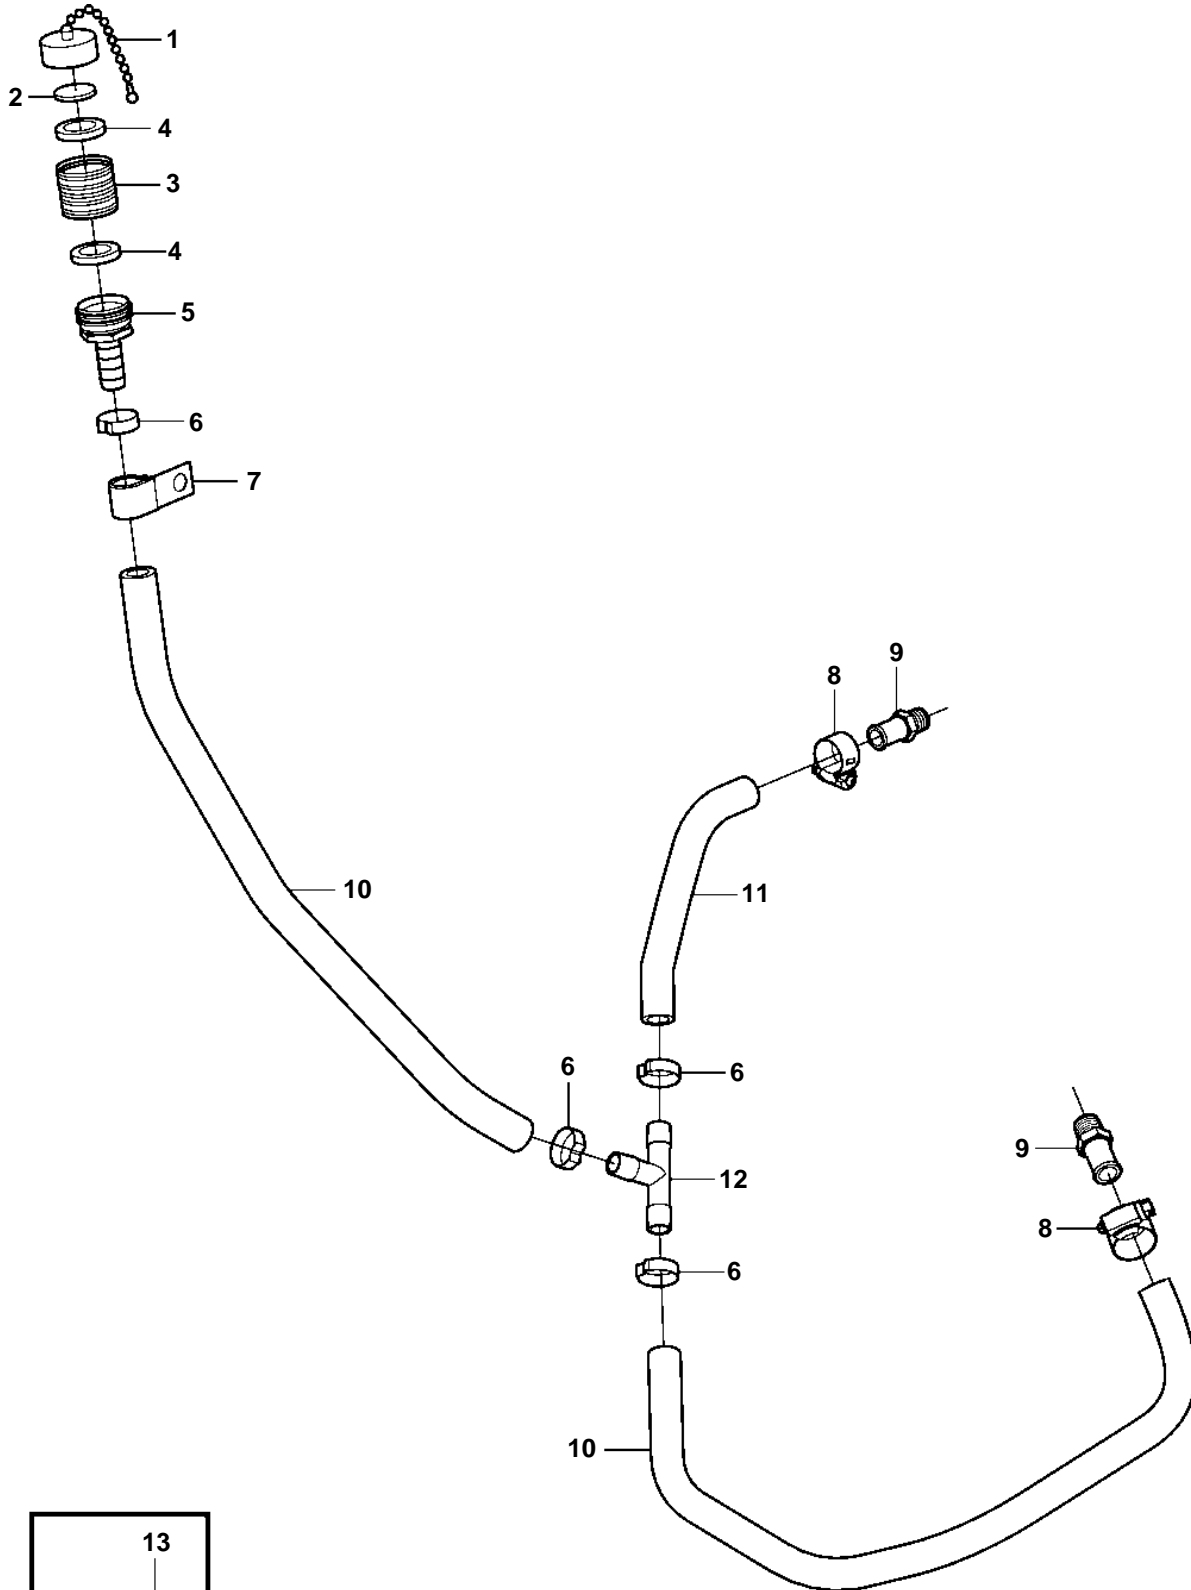

5.0GL-A, 5.0GL-B, 5.7GL-A, 5.7GL-B

5.0GL-A, 5.0GL-B, 5.7GL-A, 5.7GL-B

REF	PART NO.	QTY	DESCRIPTION	NOTES
1	3853783	1	Cover	
2	3852426	1	Seal	
3	3861960	1	Fitting	
4	3862079	2	Gasket	
5	3858503	1	Fitting	
6	983146	4	Clamp	
7	3852434	1	Clamp	
8	3853794	2	Clamp	
9	3858501	2	Hose nipple	
10	3857823	2	Hose	L=540mm
11	3861916	1	Hose	L=150mm
12	3862000	1	Fitting	
13	3858532	X	Cover	W=0.465" (11.8mm)