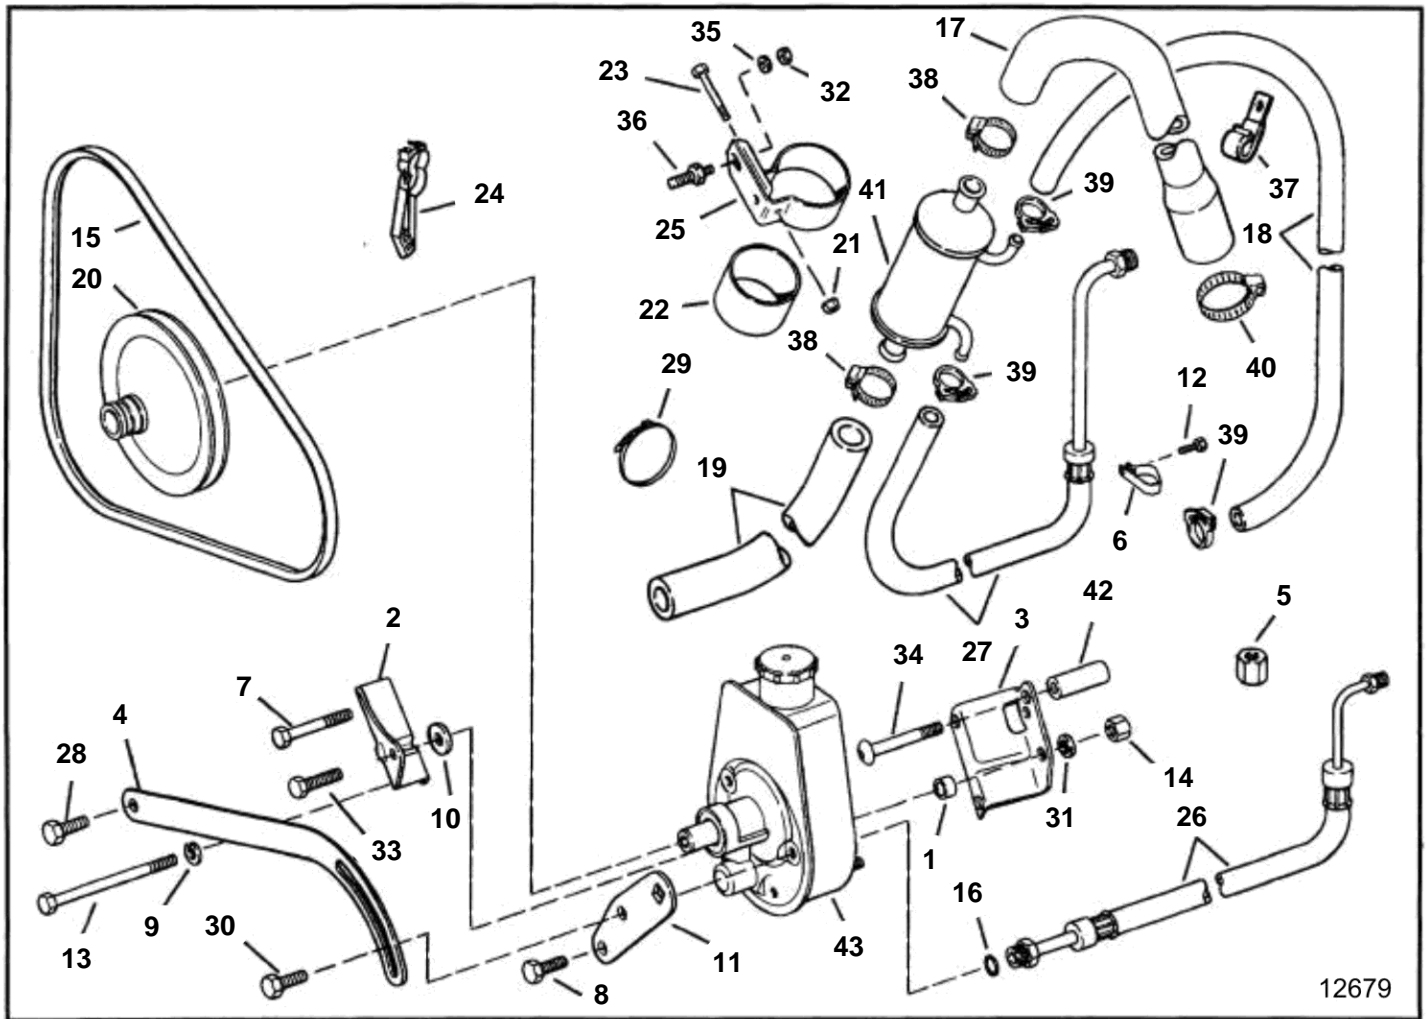

5.8FIPNCACE, 5.8FIPNCBCE, 5.8FIPNCMCE, 5.8FIPNCSCE, 5.8FSIINCC, 5.8FSIINCS, 5.8FSIPNCACE, 5.8FSIPNCD, 5.8FSIPNCS

5.8FIPNCACE, 5.8FIPNCBCE, 5.8FIPNCMCE, 5.8FIPNCSCCE, 5.8FSIINCC, 5.8FSIINCS, 5.8FSIPNCACE, 5.8FSIPNCD, 5.8FSIPNCS

REF	PART NO.	QTY	DESCRIPTION	NOTES
1	3852495	1	Spacer, P/S pump to bracket, rear	
2	3853330	1	Bracket, P/S pump to engine	
3	3852704	1	Bracket, P/S pump to engine	
4	3853660	1	Brace	
5	3853315	1	Fitting, Steering hose plug	
6		1	Clamp	
7	3853394	1	Screw	
8	3853405	1	Screw	
9	3852055	1	Spring washer	
10	3852116	1	Washer, Bracket to steering pump, front	
11	3853327	1	Bracket	
12	3853398	1	Screw, Clamp to cylinder head	
13	3852256	1	Hexagon screw, Bracket, pump to engine	
14	3852498	1	Nut	
15	3853331	1	V-belt, power steering pump	
16	3852497	1	O-ring, Pressure hose to steering pump	
17	3853580	1	Hose, Reservoir assy to oil cooler	
18	3853632	1	Hose, Oil cooler to steering pump, return	Fi/FSi
19	3853581	1	Hose, Cooler to therm. hsg	Fi/FSi
20	3853804	1	Pulley	
21	3852079	1	Nut, Oil cooler bracket	
22	3853236	1	Spacer	
23	3852126	1	Screw, Oil cooler & bracket assy	
24		1	Clamp, Hoses to valve cover	
25		1	Clamp	
26	3854204	1	Hose, Pump to cylinder	
	3853863	1	Hose, Pump to cylinder	
27	3854168	1	Hose assembly	Fi/FSi
28	3853557	1	Screw	
29		1	Cable tie	
30	3853406	1	Screw	
31	3852162	1	Washer, Spacer, oil cooler clamp to reservoir	Fi/FSi
32	3852161	1	Nut, Oil cooler to engine	
33	3853405	3	Screw, Steering pump bracket to steering pump	
34	3852700	1	Screw, Support tube to engine	
35	3852058	1	Washer	
36	3852599	1	Stud, Oil cooler to engine	
37	3852490	1	Clamp, Steering pump hoses to intake manifold	
38	3853780	2	Hose clamp, Water hoses	
39	3852196	2	Clamp, Oil hoses	
40	3850422	1	Hose clamp, Water to gimbal hsg	SX, DP-S
	3852602	1	Hose clamp, Water to gimbal hsg	290 DP
41	3851921	1	Oil cooler, PIS	
42	3852699	1	Tube, Bracket to engine	
43	3850491	1	Steering pump	