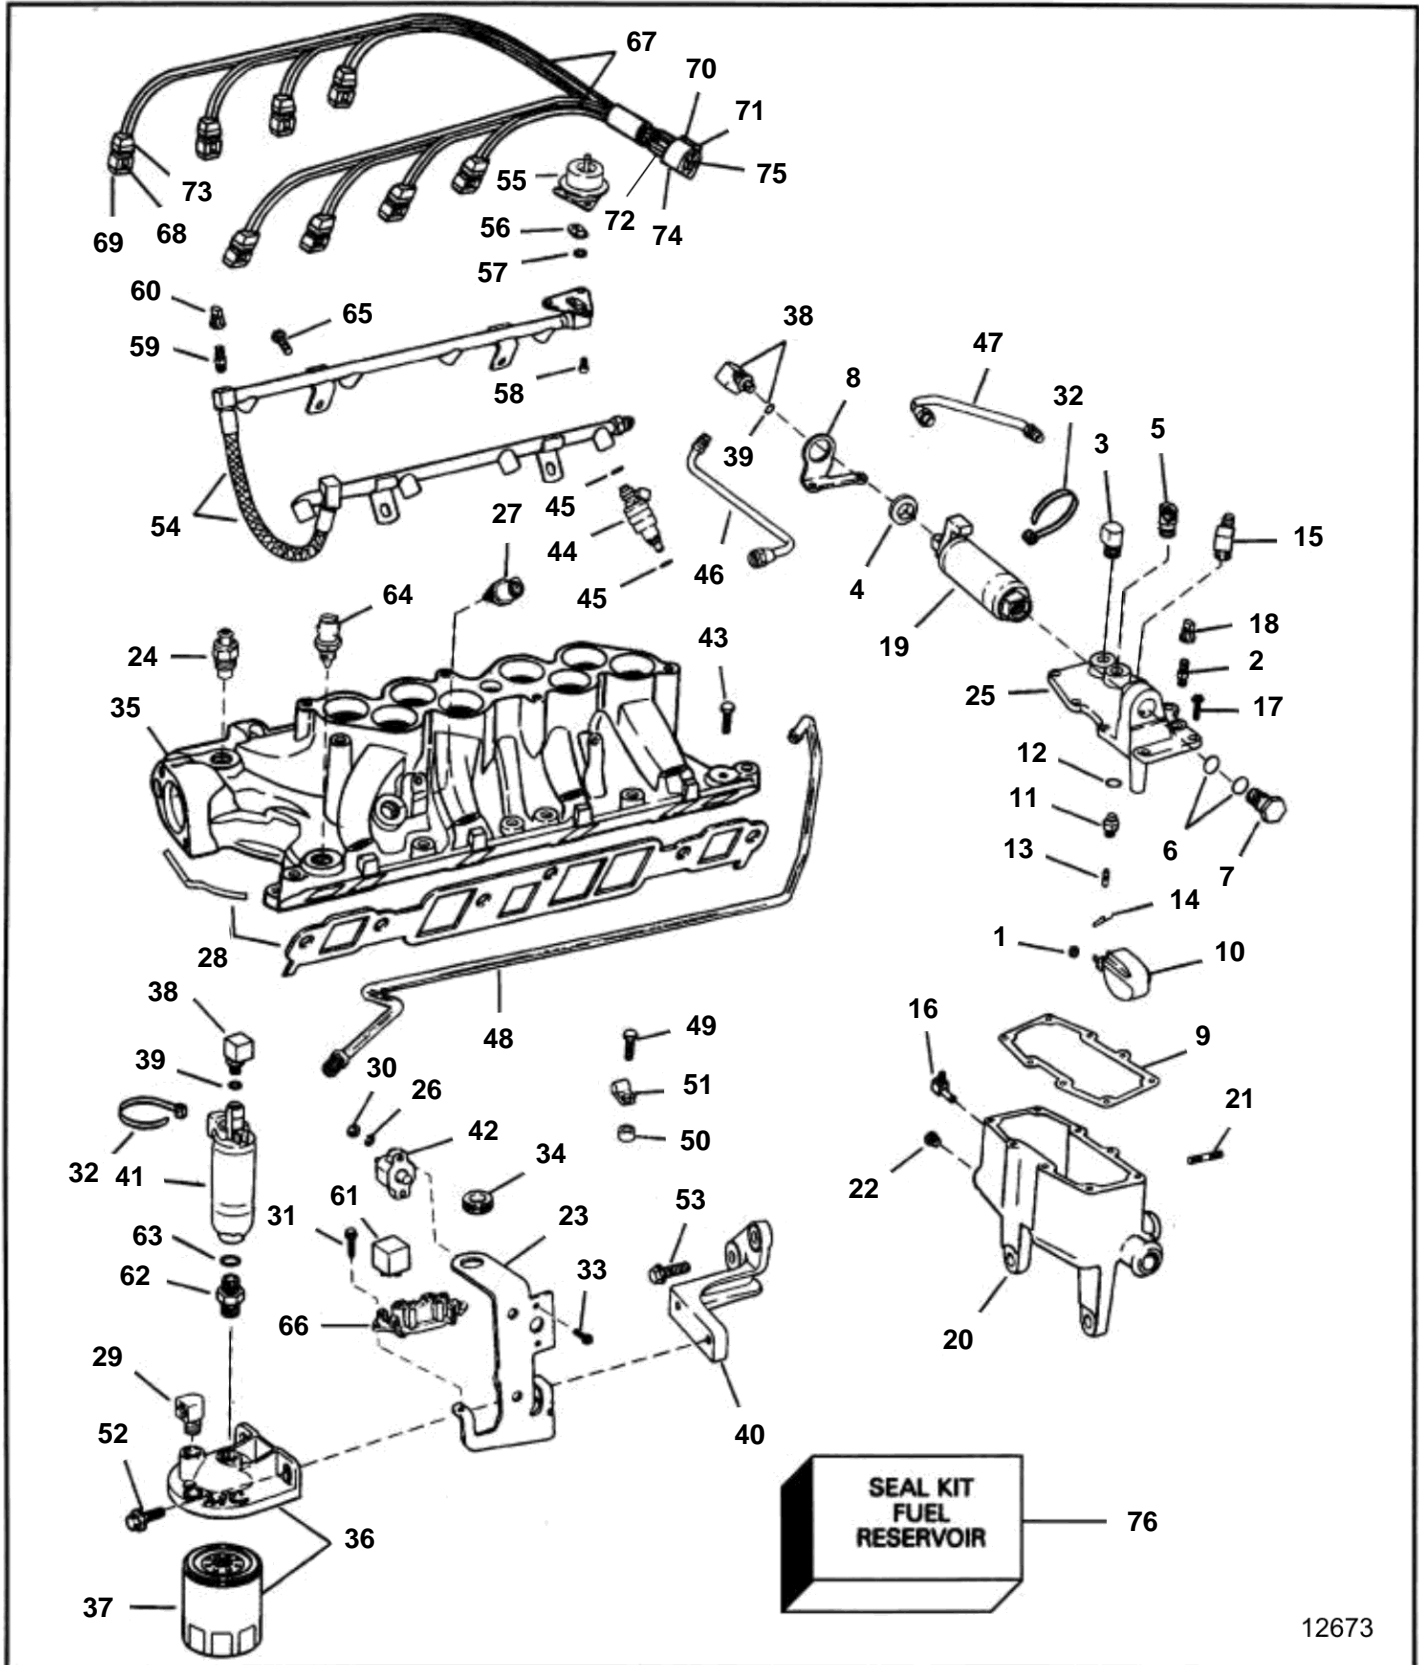

5.8FIPNCACE, 5.8FIPNCMCE, 5.8FSIINCS, 5.8FSIPNCACE

12673

5.8FIPNCACE, 5.8FIPNCMCE, 5.8FSIINCS, 5.8FSIPNCACE

REF	PART NO.	QTY	DESCRIPTION	NOTES
1	3852034	1	Retainer, Float to pin	
2	3854152	1	Valve, Reservoir assy	
3	3852453	1	Fitting, Cover, reservoir assy, return	
4	3852481	1	Grommet, Fuel pump to cover, reservoir assy	
5	3852506	1	Fitting, Pump to reservoir	Low pressure fuel pump
6	3853642	2	O-ring, Retainer, fuel pump	
7	3853572	1	Retainer, Fuel pump to cover	Reservoir assy
8	3853573	1	Bracket, Fuel pump grommet, reservoir assy	
9	3853574	1	Gasket, Cover, reservoir assy	
10	3853575	1	Float, Reservoir assy	
11	3853576	1	Spring seat, Float needle, reservoir assy	
12	3853577	1	Gasket, Float needle seat, reservoir assy	
13	3853578	1	Needle, Float, reservoir assy	
14	3853579	1	Clip, Needle to float, reservoir assy	
15	3853597	1	Elbow, Vent, reservoir to intake	
16	3852480	1	Elbow, Reservoir to thermostat hsg	
17	3853606	8	Screw, Cover to reservoir	Reservoir assy
18	3853616	1	Protective cap, Pressure valve	
19	3854280	1	Fuel pump, Electric	High pressure
20	3854149	1	Reservoir	
21	3852093	1	· Stud, Bracket & cooler mount	
22	3852167	1	· Plug, Reservoir drain	
23	3853544	1	Bracket, Support, fuel pump & relay mounting	
24		1	Breaker, Water temperature	Intake manifold, front
25	3854405	1	Cardboard tube, Reservoir	
26	3852001	2	Spring washer, Circuit breaker terminals	Fuel pump
27	3854158	1	Sensor, Air charge temperature	
28	3853913	1	Intake gasket kit, Intake manifold	
29	3852013	1	Elbow, Inlet, fuel filter cover	
30	3852064	2	Nut, Circuit breaker terminals	Fuel pump
31	3852208	2	Screw, Relay & cable assy	
32		2	Cable tie, Cable to fuel pump assy	
		1	Cable tie, Eng cbl to low pres fuel pump assy	
33	3853620	2	Hexagon screw, Circuit breaker to bracket	
34	3852481	1	Grommet, Fuel pump to bracket	
35		1	Inlet pipe	
36	3850861	1	Kit	
37	3851218	1	· Fuel filter	
38	3853545	1	Fitting, Fuel pump	
39	3850820	1	· O-ring, Fitting	
40	3853570	1	Bracket, Pump, filter, circuit breaker & support	
41	3854902	1	Fuel pump, Low pressure	
42	3854163	1	Automatic fuse, 20A, fuel pump	
43	3853036	1	Bolt, Intake manifold	
44		8	Injector	
45	3853733	1	O-ring	
46	3854154	1	Fuel pipe, Reservoir to fuel line, feed	
47	3854155	1	Fuel pipe, Regulator to reservoir	
48	3854165	1	Fuel pipe, Fuel pump to reservoir, low pressure	
49	3852043	1	Screw, Clamp & spacer to valve cover	
50	3853617	1	Bushing, Clamp, fuel line to volve cover	Port
51	3852231	1	Clamp, Fuel line to valve cover, port	
52	3853266	2	Screw, Fuel pump, support bracket,	Fuel filter to bracket
53	3853558	2	Screw, Fuel filter bracket to cyl head	
54	3854153	1	Fuel pipe, Fuel injectors to intake	
55		1	Regulator kit	
56	3853737	1	Gasket	
57	3853738	1	O-ring	
58		3	Screw	
59	3854152	4	Valve	
60	3853616	1	Protective cap	
61	3852259	1	Relay, Fuel pump	
62	3853493	1	Fitting, Fuel pump to fuel filter cover	