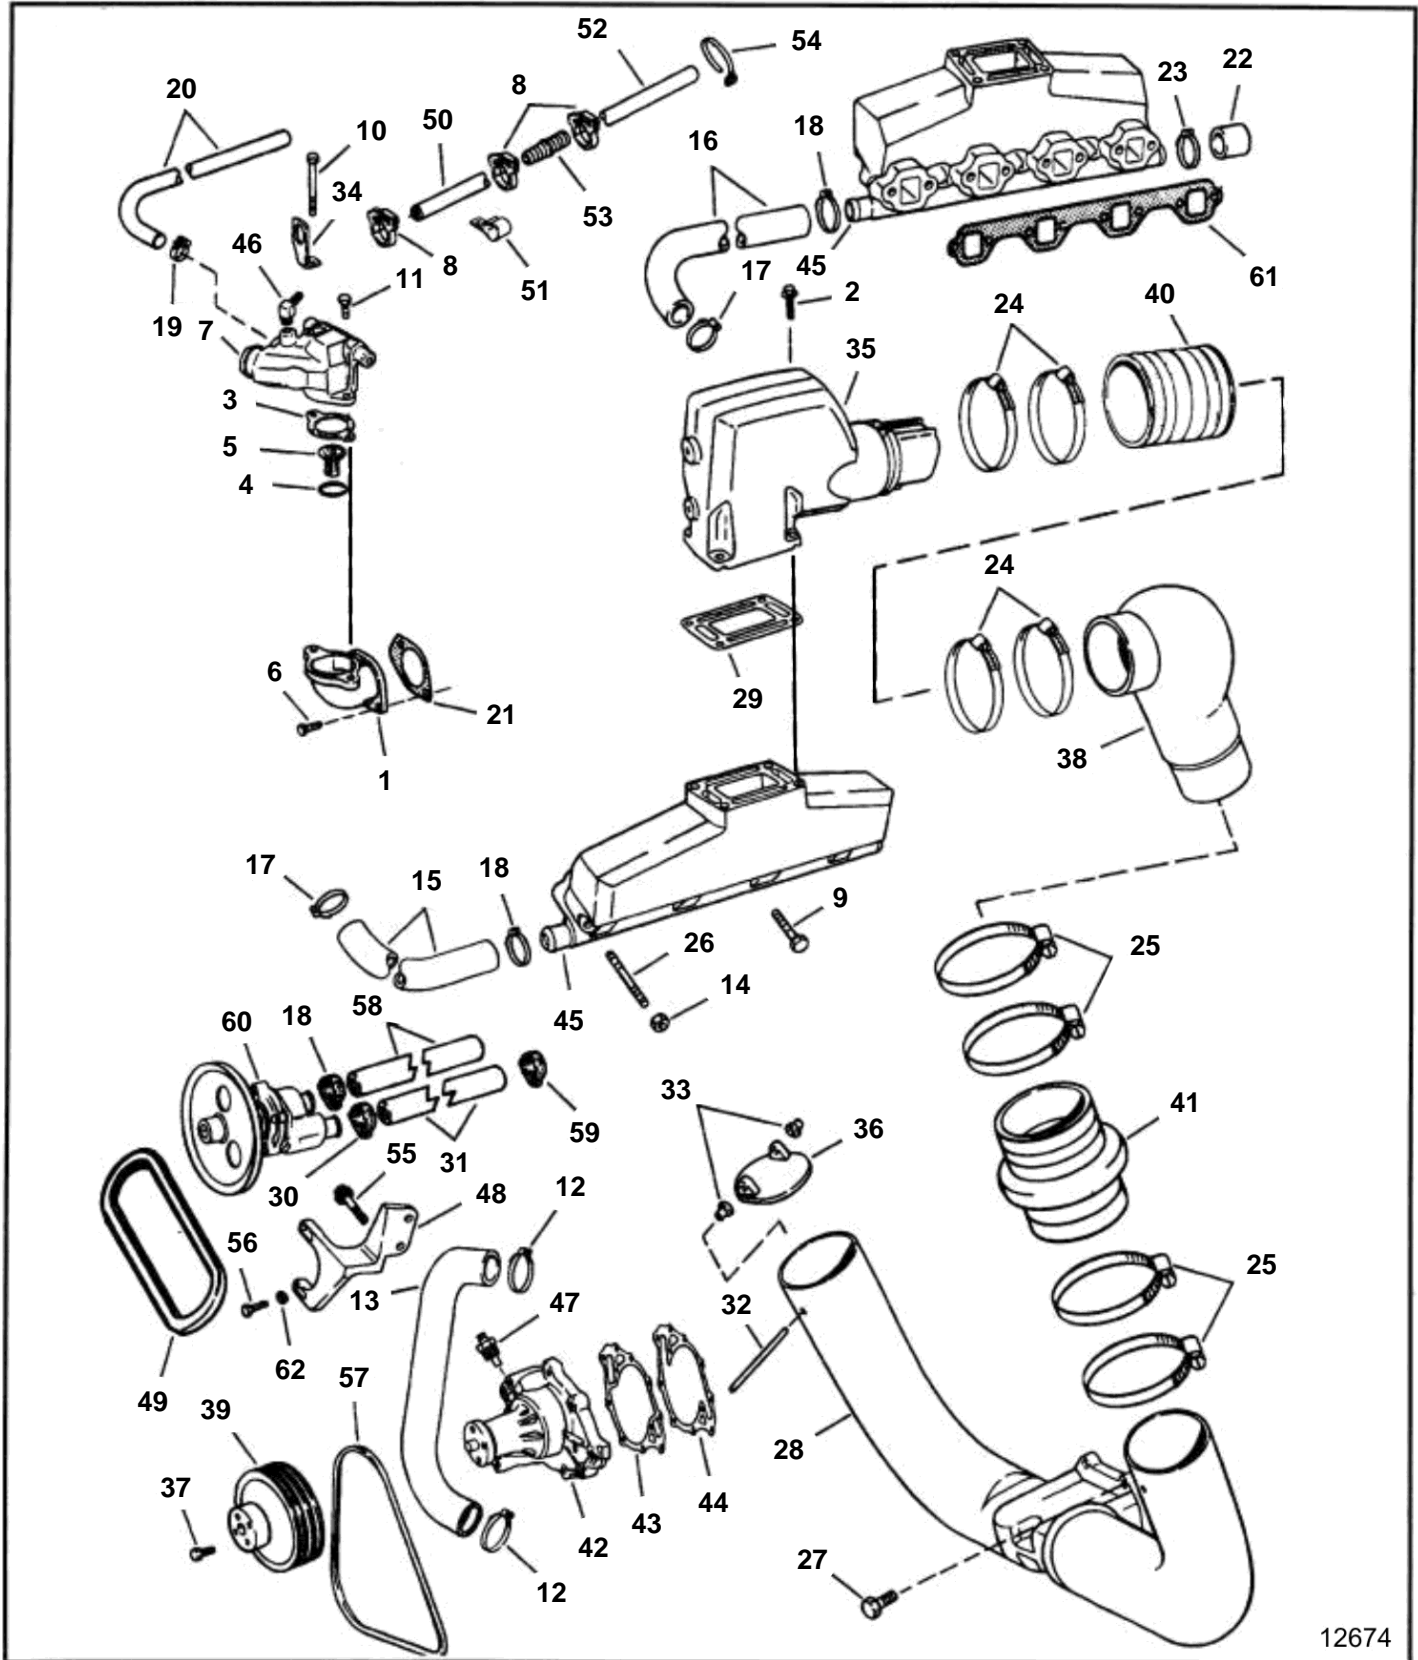

5.8FIPNCBCE, 5.8FIPNCSCE, 5.8FSIINCC, 5.8FSIPNCS

12674

5.8FIPNCBCE, 5.8FIPNCSCE, 5.8FSIINCC, 5.8FSIPNCS

REF	PART NO.	QTY	DESCRIPTION	SEE SEC.	NOTES
1	3853245	1	Adapter, Thermostat hsg		
2	3853651	8	Screw, High rise elbow to exhaust manifold		
3	3852111	1	Gasket, Thermostat hsg to engine		
4	3852071	1	O-ring, Thermostat		
5	3852216	1	Thermostat, Engine		
6	3853471	2	Screw, Adapter to intake manifold, therm hsg		
7	3850360	1	Housing, Thermostat hsg		
8	3852196	1	Clamp, Hose to reservoir, antisiphon valve		
9	3853155	6	Screw, Exhaust manifold		
10	3853391	1	Screw, Lift bracket & thermostat hsg		To intake manifold
11	3853401	1	Screw, Thermostat hsg to adapter, short		
12	3852098	2	Hose clamp, Therm hsg to water pump		
13	3852300	1	Hose, Thermostat hsg to water pump		
14	3853404	12	Nut, Exhaust manifold to engine		
15	3853633	1	Hose, Thermostat hsg to exhaust manifold		Port
16	3853420	1	Hose, Thermostat hsg to exhaust manifold		Stbd
17	3853780	2	Hose clamp, To thermostat hsg		
18	3852602	2	Hose clamp, Cap to exhaust manifold		
19	3852602	1	Hose clamp, To thermostat hsg inlet		
20	3853581	1	Hose, Oil cooler to thermostat hsg		
21	3852456	1	Gasket, Therm adapter to intake manifold		
22	3852476	2	Cardboard tube, Exhaust manifold		
23	3852602	2	Hose clamp, To exhaust manifold		
24	3852604	8	Hose clamp, Hose, exhaust pipe upper to lower		
25	3852604	8	Hose clamp, Hose, exhaust pipe upper to lower		
26	3853434	10	Stud, Exhaust manifold to cylinder head		
27	3855472	4	Screw, Pipe to gimbal		
28	3855281	1	Exhaust pipe kit		
	3851000	1	Exhaust pipe		
29	3850496	2	Gasket, Elbow to exhaust manifold		
			· Bulletin P-25-1-1	P-25-1-1-EN	Riser Gasket Replaced
30	3850422	1	Hose clamp, Water pump inlet		
31	3850361	1	Hose, Transom to water pump		290 DP
	3852331	1	Hose, Gimbal hsg to water pump		SX, DP-S
32		2	Pin, Exhaust seal assy to exhaust pipe		
33		4	Bushing, Exhaust seal assy to exhaust pipe		
34	3852649	1	Bracket, Center lift		
35	3855269	1	Exhaust pipe, starboard		
	3855271	1	Exhaust pipe, port		
	3850740	2	· Plug, Exhaust elbow		
36	3853641	2	Hose, Exhaust pipe		
37	3853390	4	Screw, Water pump pulley to hub		
38	3853615	2	Exhaust pipe, Exhaust pipe assy to exhaust elbow		5.8L
	3853609		Exhaust pipe		5.0L, SX
	3854500	2	Exhaust pipe		5.0L, 290 DP
39	3854187	1	Pulley, Water pump		
40	3853608	2	Hose, Exhaust elbow to exhaust pipe, upper		
41	3852741	2	Hose, Upper exhaust pipe to exhaust pipe		
42	3853796	1	Pump		
43		1	· Gasket, Water pump plate		
44	3852824	1	Gasket, Water pump		
45	3852347	2	Exhaust manifold, Exhaust		Port & stbd
46	3853598	1	Elbow, Hose to reservoir		
47	3853787	1	Temperature sensor, Water temperature		
48	3855702	1	Bracket, Water pump		
49	973535	1	V-belt, Water pump		
50	3850633	1	Hose, Antisiphon valve to therm hsg		
51	3852088	1	Clamp, Hose, therm hsg to reservoir		
52	3850654	1	Hose, Reservoir to antisiphon valve		
53	3850666	1	Nipple, Hoses, thermostat hsg to reservoir		
54	3854925	1	Clamp, Hose, antisiphon valve from reservoir		
55	3853326	2	Screw, Water pump bracket to engine		
56	3853155	2	Screw, Water pump to bracket		