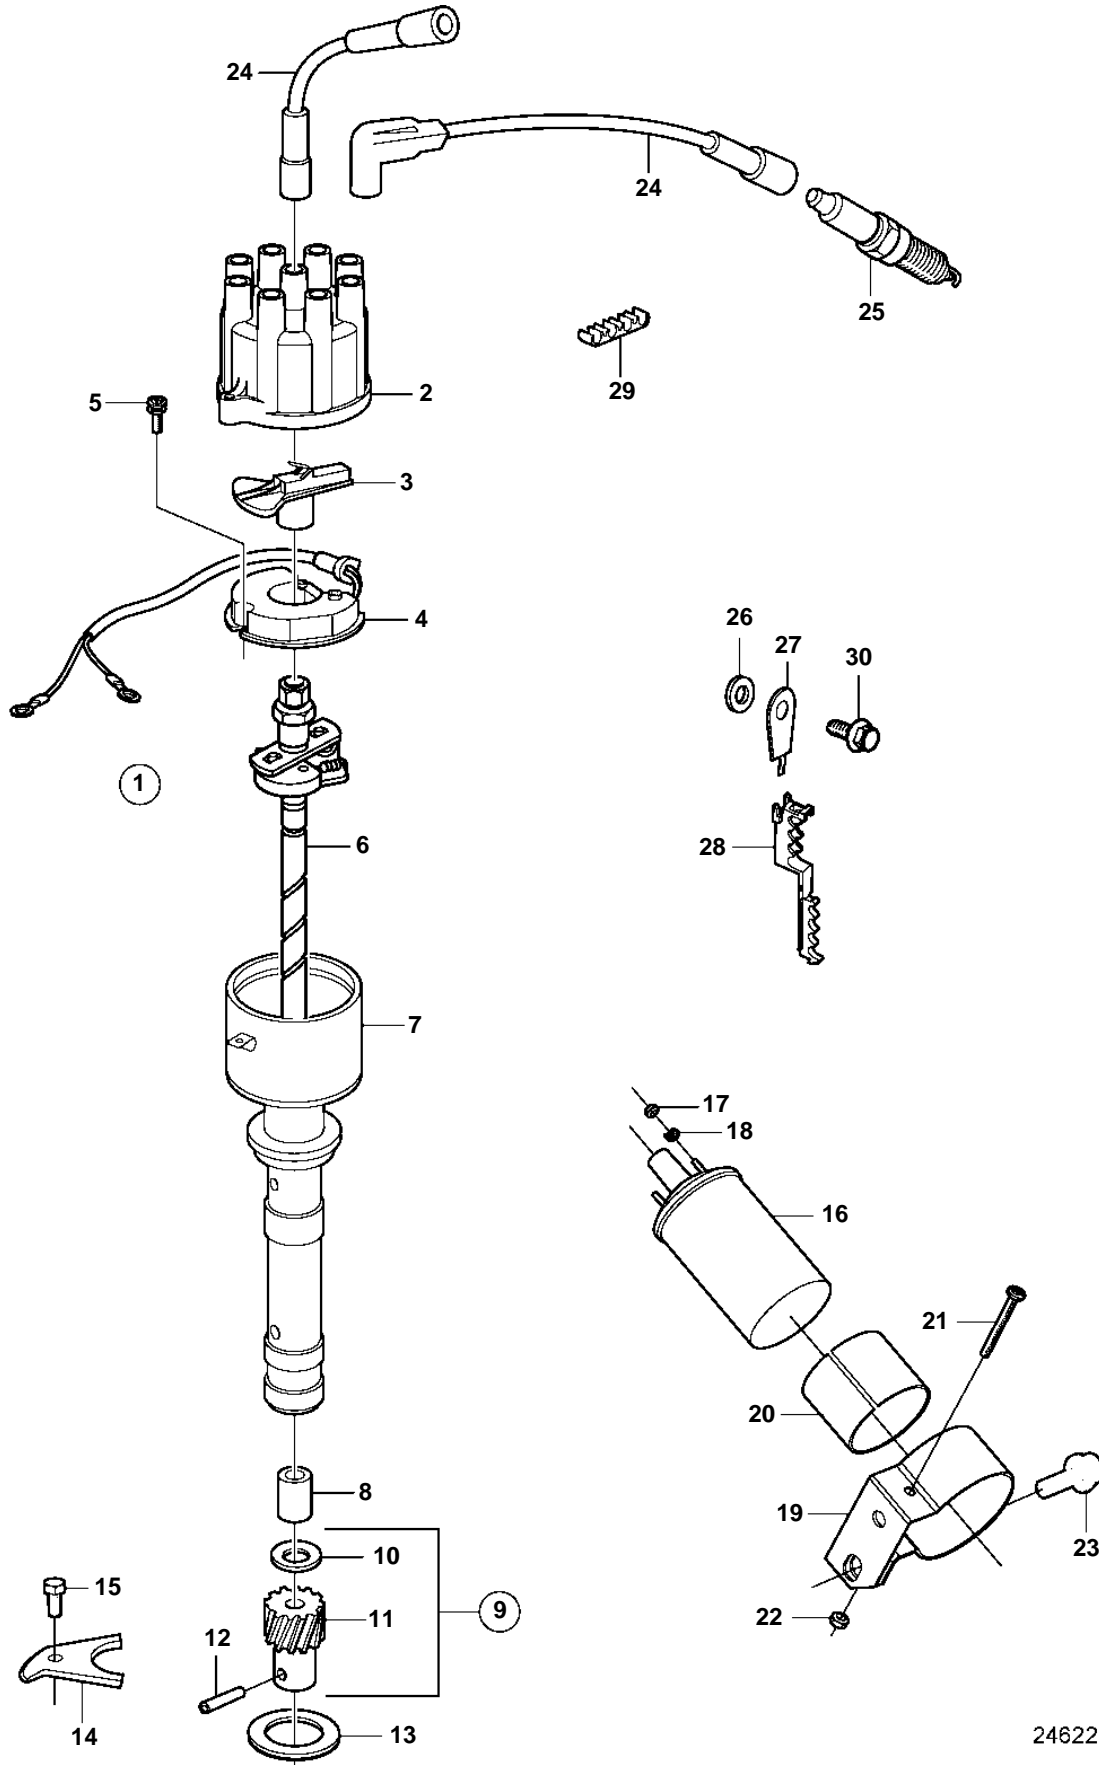

5.8FLINCC, 5.8FLINCS, 5.8FLPNCA, 5.8FLPNCB, 5.8FLPNCM, 5.8FLPNCS

24622

5.8FLINCC, 5.8FLINCS, 5.8FLPNCA, 5.8FLPNCB, 5.8FLPNCM, 5.8FLPNCS

REF	PART NO.	QTY	DESCRIPTION	NOTES
1		1	Distributor	
2	3853815	1	• Distributor cap	
3	3853801	1	• Rotor	
4	3854077	1	• Module	
5		2	• Screw	not sold separately
6		1	• Shaft	not sold separately
		1	• Spring kit	
7		1	• Housing	not sold separately
8		1	• Bearing	
9		1	• Gear	
10		1	• • Washer	not sold separately
11			• • Gear	not sold separately
12		1	• • Stub axle	not sold separately
13	3852463	1	O-ring	
14	3853078	1	Clamp	
15	3853077	1	Screw	
16	3852217	1	Coil	
17	3852064	2	Nut	
18	3852001	2	Spring washer	
19		1	Clamp	
20	3853236	1	Spacer	
21	3852126	1	Screw	
22	3852079	1	Nut	
23	3853325	1	Screw	
24	3851818	1	Ignition cable kit	
25	3851861	2	Spark plug kit	4 PACK
	3851860	1	Spark plug kit	24 PACK
26	3852116	2	Washer	
27	3852826	2	Bracket	
28	3852619	4	Retainer	
29	3852491	2	Retainer	
30	3853419	2	Screw	