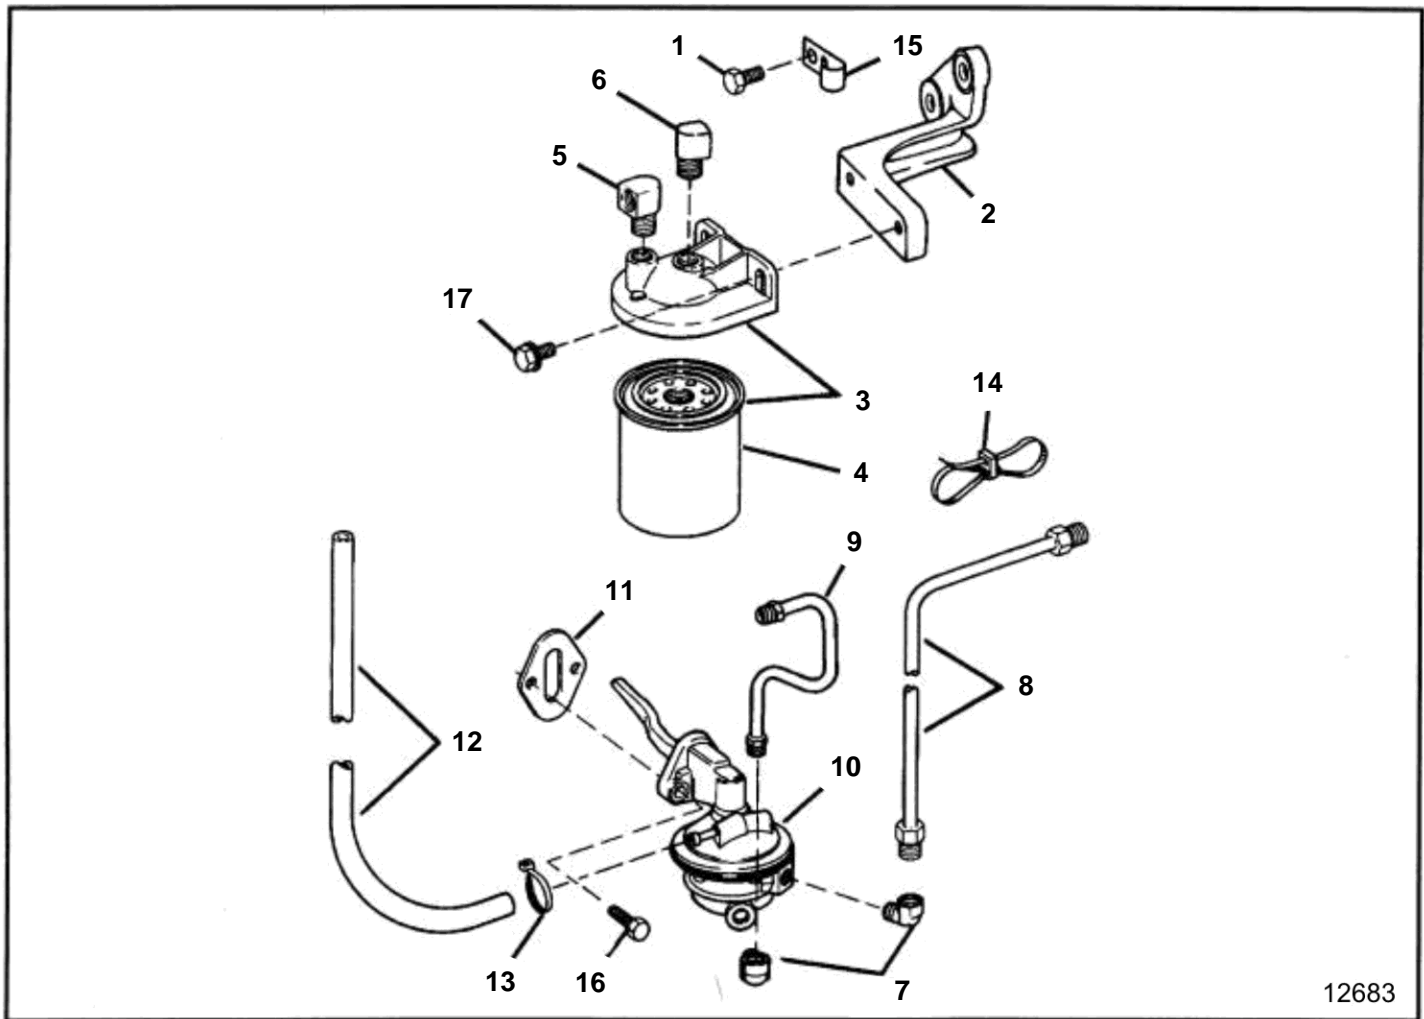

5.8FLINCC, 5.8FLINCS, 5.8FLPNCA, 5.8FLPNCB, 5.8FLPNCM, 5.8FLPNCS

5.8FLINCC, 5.8FLINCS, 5.8FLPNCA, 5.8FLPNCB, 5.8FLPNCM, 5.8FLPNCS

REF	PART NO.	QTY	DESCRIPTION	NOTES
1	3853558	2	Screw, Fuel filter bracket to cyl head	
2	3853379	1	Bracket, Fuel filter to engine	
3	3850861	1	Kit	
4	3851218	1	· Fuel filter	
5	3852014	1	Fitting, Fuel inlet	
6	3852702	1	Fitting, Fuel line to filter	
7	3852525	2	Fitting, Fuel pump, inlet & outlet	
8	3854058	1	Fuel pipe, Pump to carburetor	
9	3854024	1	Fuel pipe, Filter to pump	
10	3854053	1	Pump	
11	3852095	1	Gasket, Fuel pump to engine	
12	3854242	1	Hose, Overflow, fuel pump to carburetor	
13		1	Cable tie, Overflow hose to fuel pump/carb assy	
14	3852486	3	Lock strap, Overflow hose to fuel line	
15	3853261	1	Clamp, Fuel line to bracket	Cylinder head
16	3853326	2	Screw, Fuel pump to engine	
17	3853557	2	Screw, Fuel filter assy to bracket	