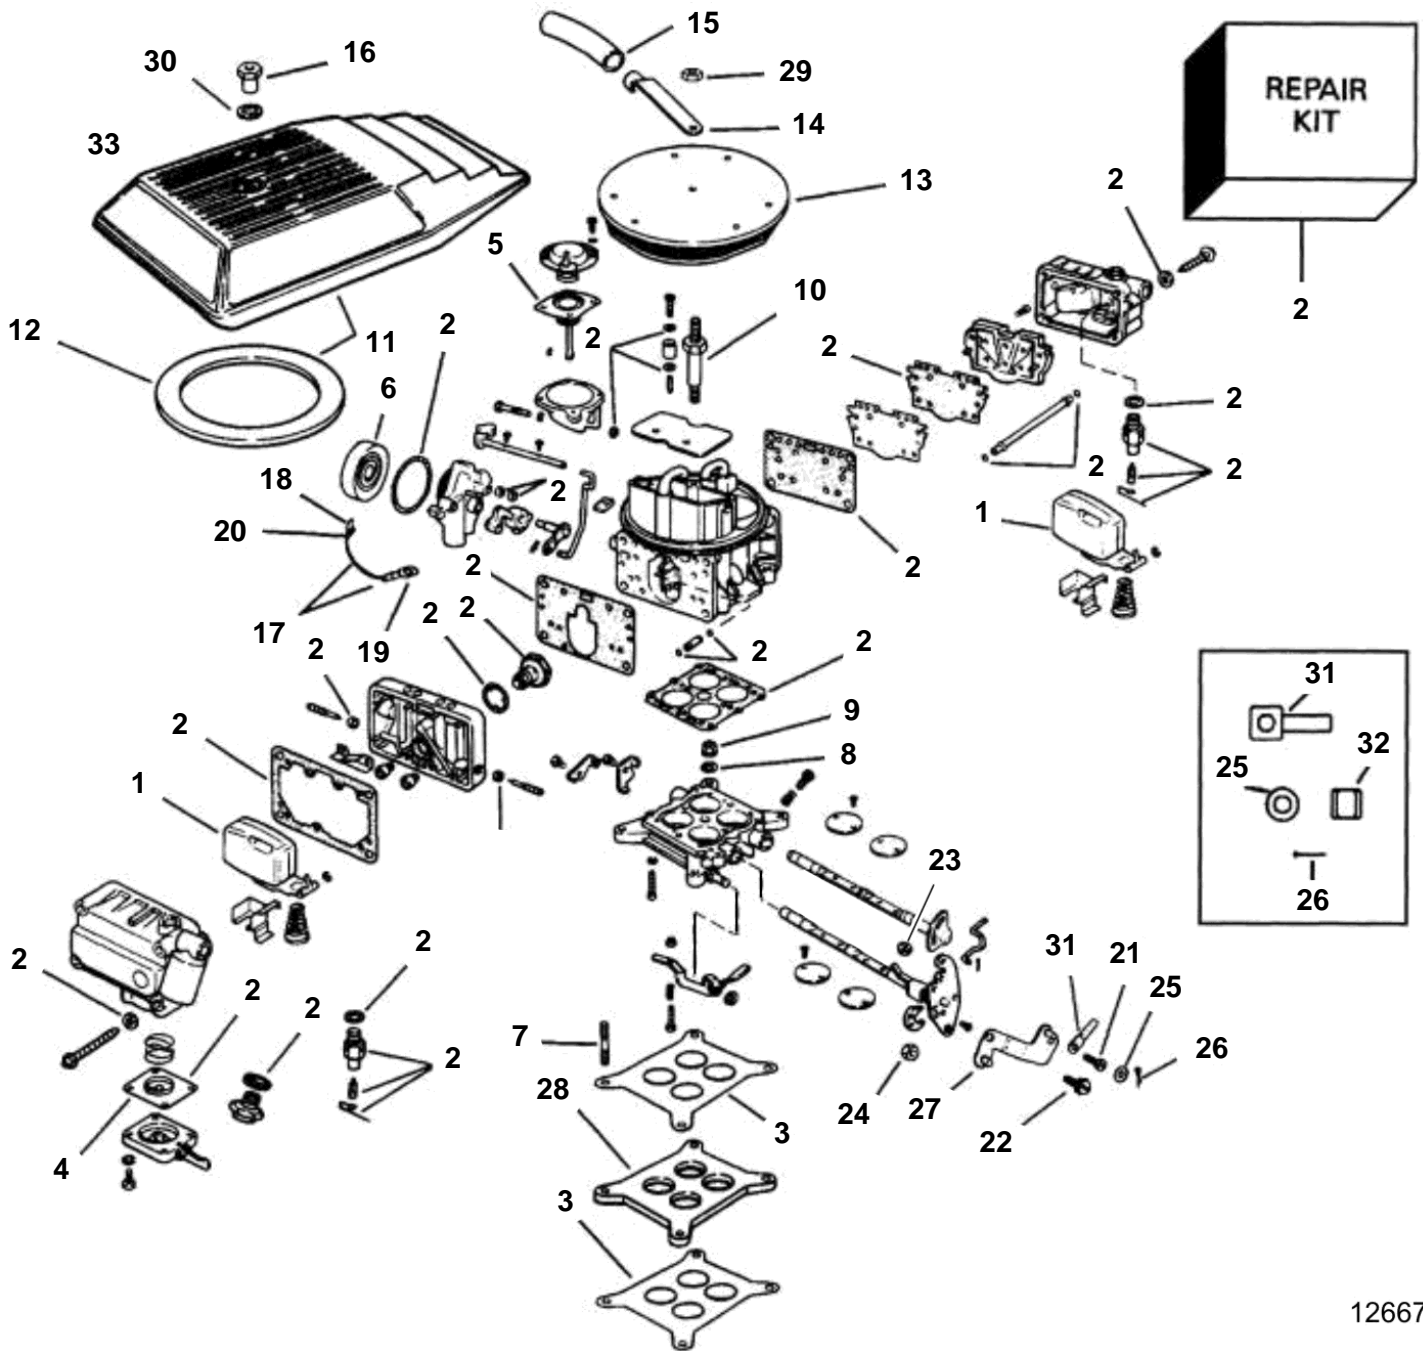

5.8FLINCC, 5.8FLINCS, 5.8FLPNCA, 5.8FLPNCB, 5.8FLPNCM, 5.8FLPNCS

12667

5.8FLINCC, 5.8FLINCS, 5.8FLPNCA, 5.8FLPNCB, 5.8FLPNCM, 5.8FLPNCS

REF	PART NO.	QTY	DESCRIPTION	SEE SEC.	NOTES
1	3854051	1	Carburetor		
			· Bulletin P-23-1-1	P-23-1-1-EN	Power valve kits, Holley
1	3853575	2	· Float		
2	3854107	1	Kit		
3	3852759	1	Gasket, Carburetor to spacer		
4	3854257	1	Diaphragm, Accelerator pump, carburetor		
5		1	· Diaphragm		
6	3854108	1	· Choke		
7	3853100	4	Stud, Carburetor mounting		
8	3852191	1	Washer, Electric choke lead		Ground
9	3852142	4	Nut, Stud, carburetor assy to intake manifold		
10	3853560	1	Stud, Flame arrestor & cover to carburetor		
11	3850510	1	Cover, Flame arrestor		
12	3850458	2	Spacer, Cover, flame arrestor		
13	3854026	1	Flame shield, Carburetor		
14	3852695	1	Connector, Hose to flame arrestor		
15	3852668	1	Hose, Valve cover to flame arrester		
16	3852749	1	Nut, Flame arrestor cover		
17	3853845	1	Cable, Electric choke-ground		
18	3854258	1	· Terminal, Blade, 0.250		
19	3852037	1	· Terminal, Ring, 0.312		
20	3854259	1	· Cover, Terminal		
21	3850415	1	Screw, Throttle lever to carburetor		
22	3852154	1	Screw, Throttle lever to carburetor		
23	3853758	1	Nut, Screw, throttle lever to carburetor		
24	3852420	1	Nut, Throttle lever to carburetor		
25	3852049	1	Washer, Throttle cable to lever		
26	3852052	1	· Split pin, Cable to throttle lever assy		
27		1	Intermediate lever		
28	3853099	1	Spacer, Carburetor		
29	3853561	1	Nut, Flame arrestor to carburetor		
30	3852007	1	Washer, Nut, flame arrestor cover		
31	3850941	1	Adapter, SAE cable, throttle		
32	3852019	1	Retainer, Throttle cable		
33	3854980	1	Decal		Volvo Penta
		1	Decal		5.8FL