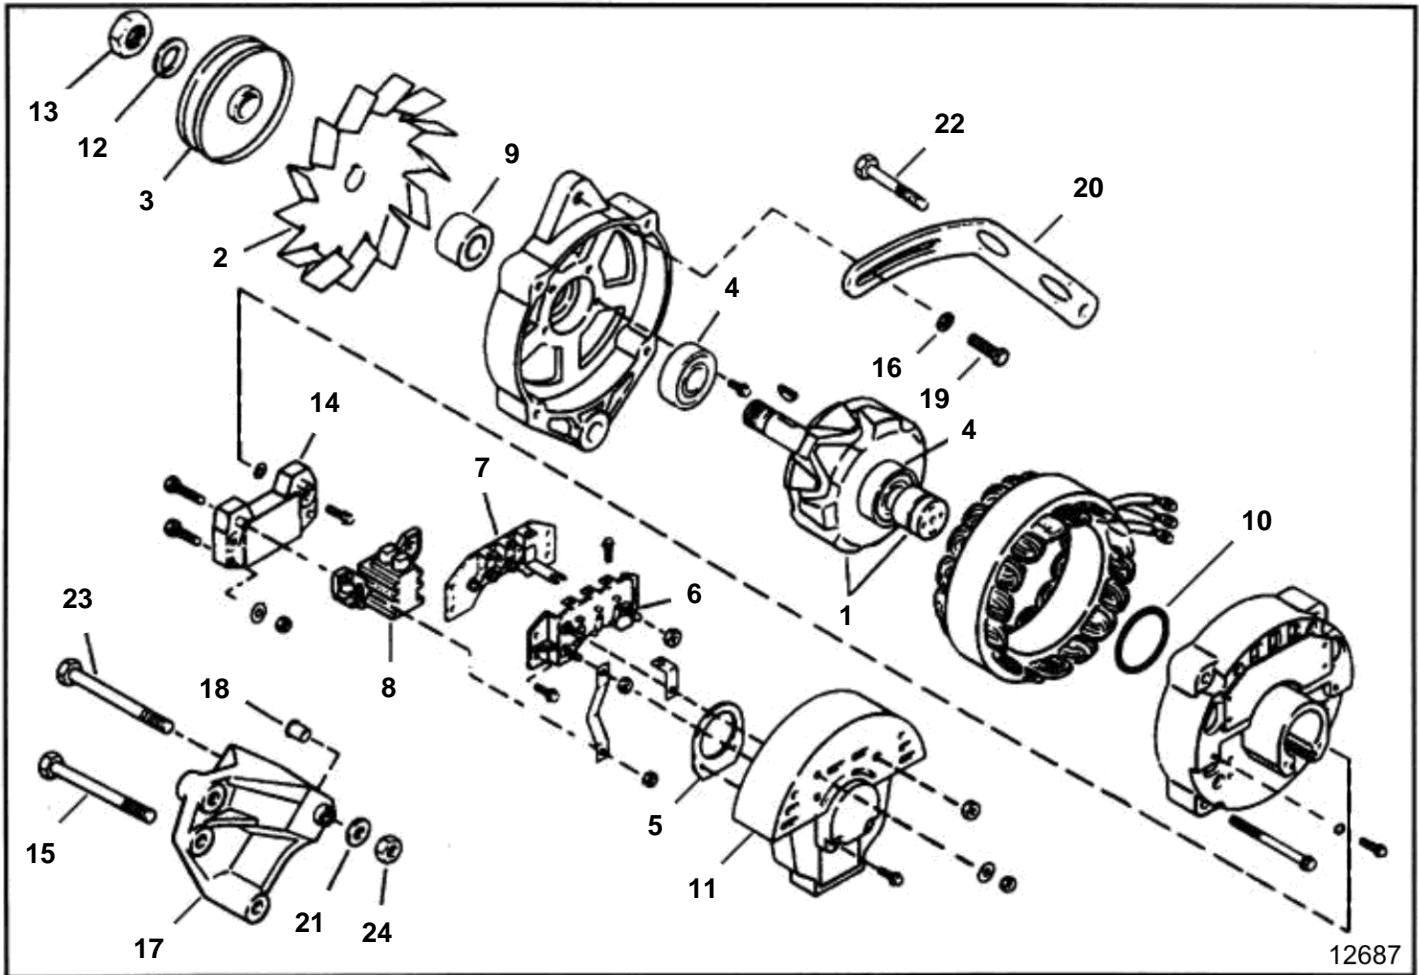

5.8FIPNCACE, 5.8FIPNCBCE, 5.8FIPNCMCE, 5.8FIPNCSCE, 5.8FSIINCC, 5.8FSIINCS, 5.8FSIPNCACE, 5.8FSIPNCD, 5.8FSIPNCS

12687

5.8FIPNCACE, 5.8FIPNCBCE, 5.8FIPNCMCE, 5.8FIPNCSCE, 5.8FSIINCC, 5.8FSIINCS, 5.8FSIPNCACE, 5.8FSIPNCD, 5.8FSIPNCS

REF	PART NO.	QTY	DESCRIPTION	NOTES
1	3854809	1	Alternator	Un-numbered parts serviced at assembly level only
		1	· Rotor	
2	3853756	1	· Fan	
3	3853755	1	· Pulley	
4	3852643	2	· Bearing, Front & rear	
5	3852642	1	· Retainer, Rear bearing	
6		1	· Diode	
7		1	· Rectifier	
8	3853835	1	· Brush	
9	3852639	1	· Spacer, Fan	
10	3852637	1	· Gasket	
11	3853834	1	· Cardboard tube	
12	3852625	1	· Washer, Pulley	
13	3852630	1	· Nut, Pulley	
14	3853833	1	· Governor, Voltage	
15	3853395	2	Screw, Alternator bracket to engine	
16	3852054	1	Washer, Brace to alternator	
17	3854183	1	Bracket, Alternator to water pump	
18	3852740	1	· Bushing, Alternator	
19	3853399	1	Screw, Brace to alternator	
20	3852703	1	Brace, Alternator	
21	3852058	1	Washer, Alternator to bracket	Rear
22	3853557	1	Screw, Alternator brace to water pump	
23	3853367	1	Screw, Alternator to bracket	Power steering
24	3852051	1	Nut, Alternator to bracket	