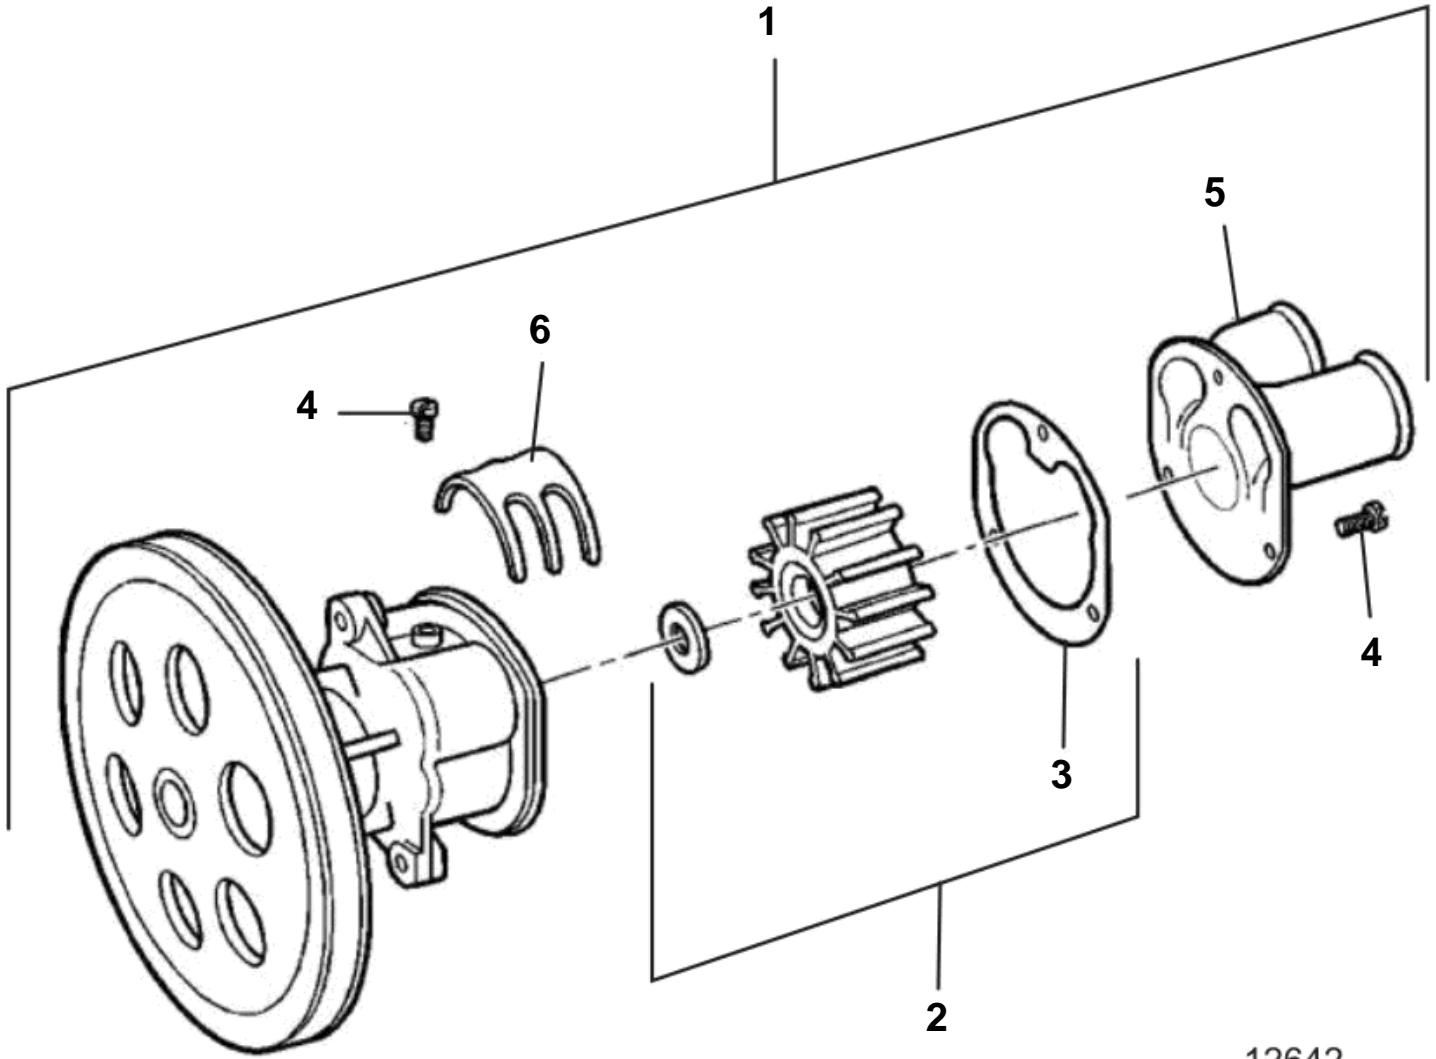

5.8FIPNCACE, 5.8FIPNCMCE, 5.8FLINCS, 5.8FLPNCA, 5.8FLPNCM, 5.8FSIINCS, 5.8FSIPNCACE, 5.8FSIPNCD

12642

5.8FIPNCACE, 5.8FIPNCMCE, 5.8FLINCS, 5.8FLPNCA, 5.8FLPNCM, 5.8FSIINCS, 5.8FSIPNCACE, 5.8FSIPNCD

REF	PART NO.	QTY	DESCRIPTION	SEE SEC.	NOTES
1	3851623	1	Sea water pump		
2	3855546	1	• Repair kit		
			• Bulletin P-26-6-2	P-26-6-2-EN	Impeller kits, Gas, to 2005
3	3851702	1	• • Gasket, Plate to body		
4	841693	4	• Screw		
5	3851697	1	• End cover		
6	3851698	1	• Cam, Impeller		