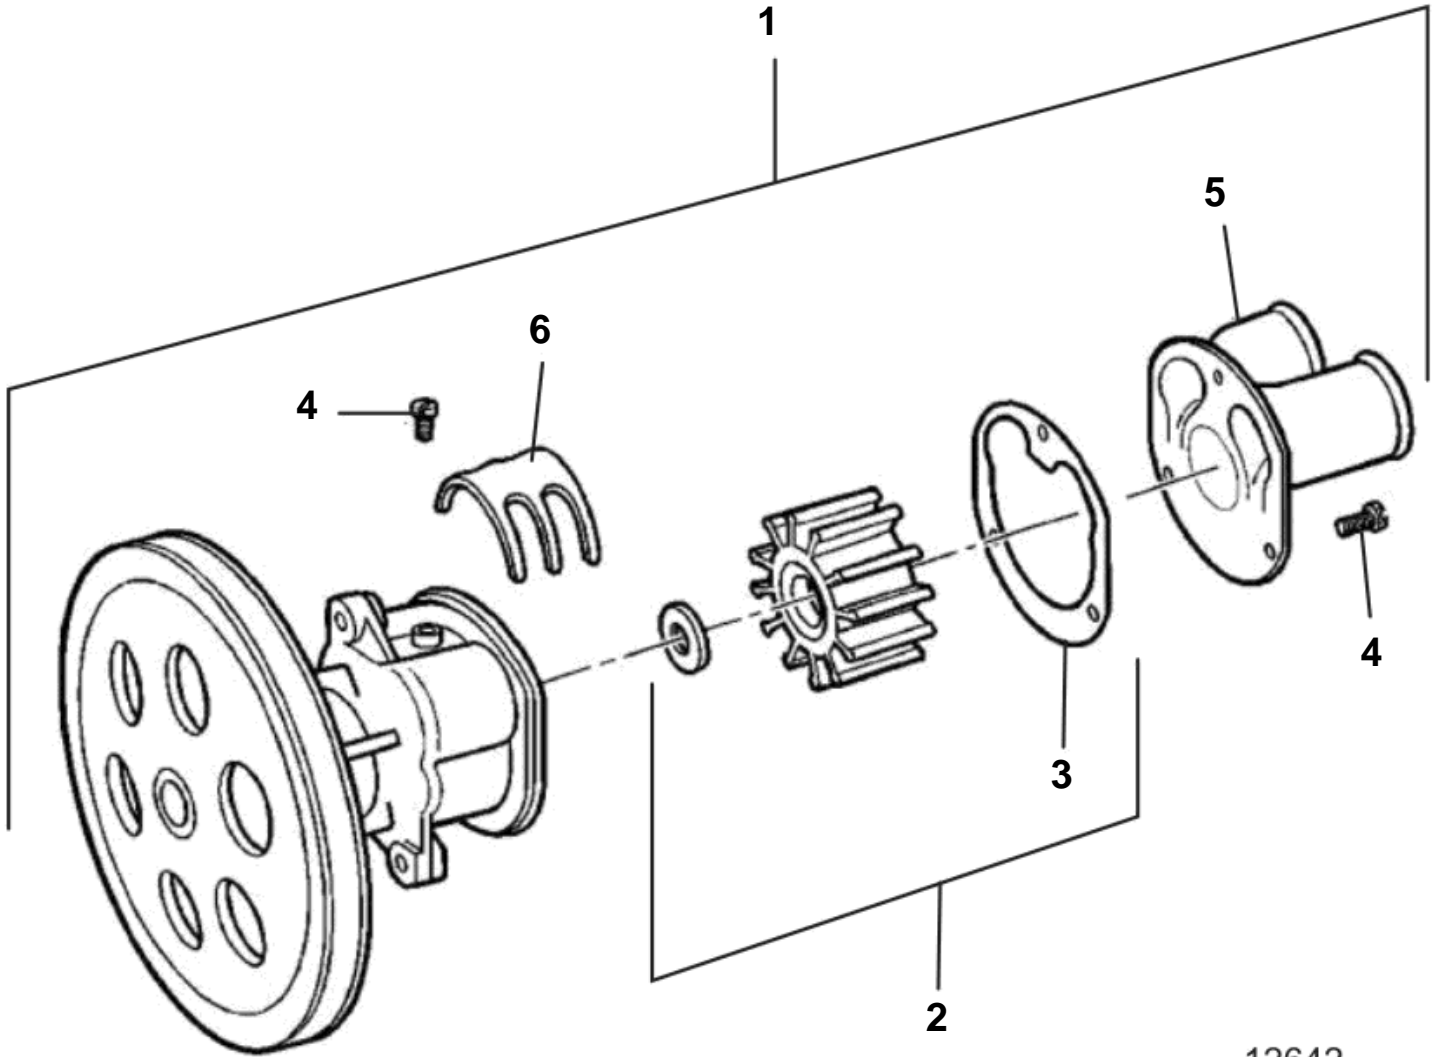

5.8FIPNCBCE, 5.8FIPNCSCE, 5.8FLINCC, 5.8FLPNCB, 5.8FLPNCS, 5.8FSIINCC, 5.8FSIPNCS

12642

5.8FIPNCBCE, 5.8FIPNCSCE, 5.8FLINCC, 5.8FLPNCB, 5.8FLPNCS, 5.8FSIINCC, 5.8FSIPNCS

REF	PART NO.	QTY	DESCRIPTION	SEE SEC.	NOTES
1	3851995	1	Sea water pump		
2	3856039	1	· Impeller kit		
			· Bulletin P-26-6-2	P-26-6-2-EN	Impeller kits, Gas, to 2005
3	3855782	1	· · Gasket, Plate to body		
4	841693	4	· Screw		
5	3851697	1	· End cover		
6	3851698	1	· Cam, Impeller		