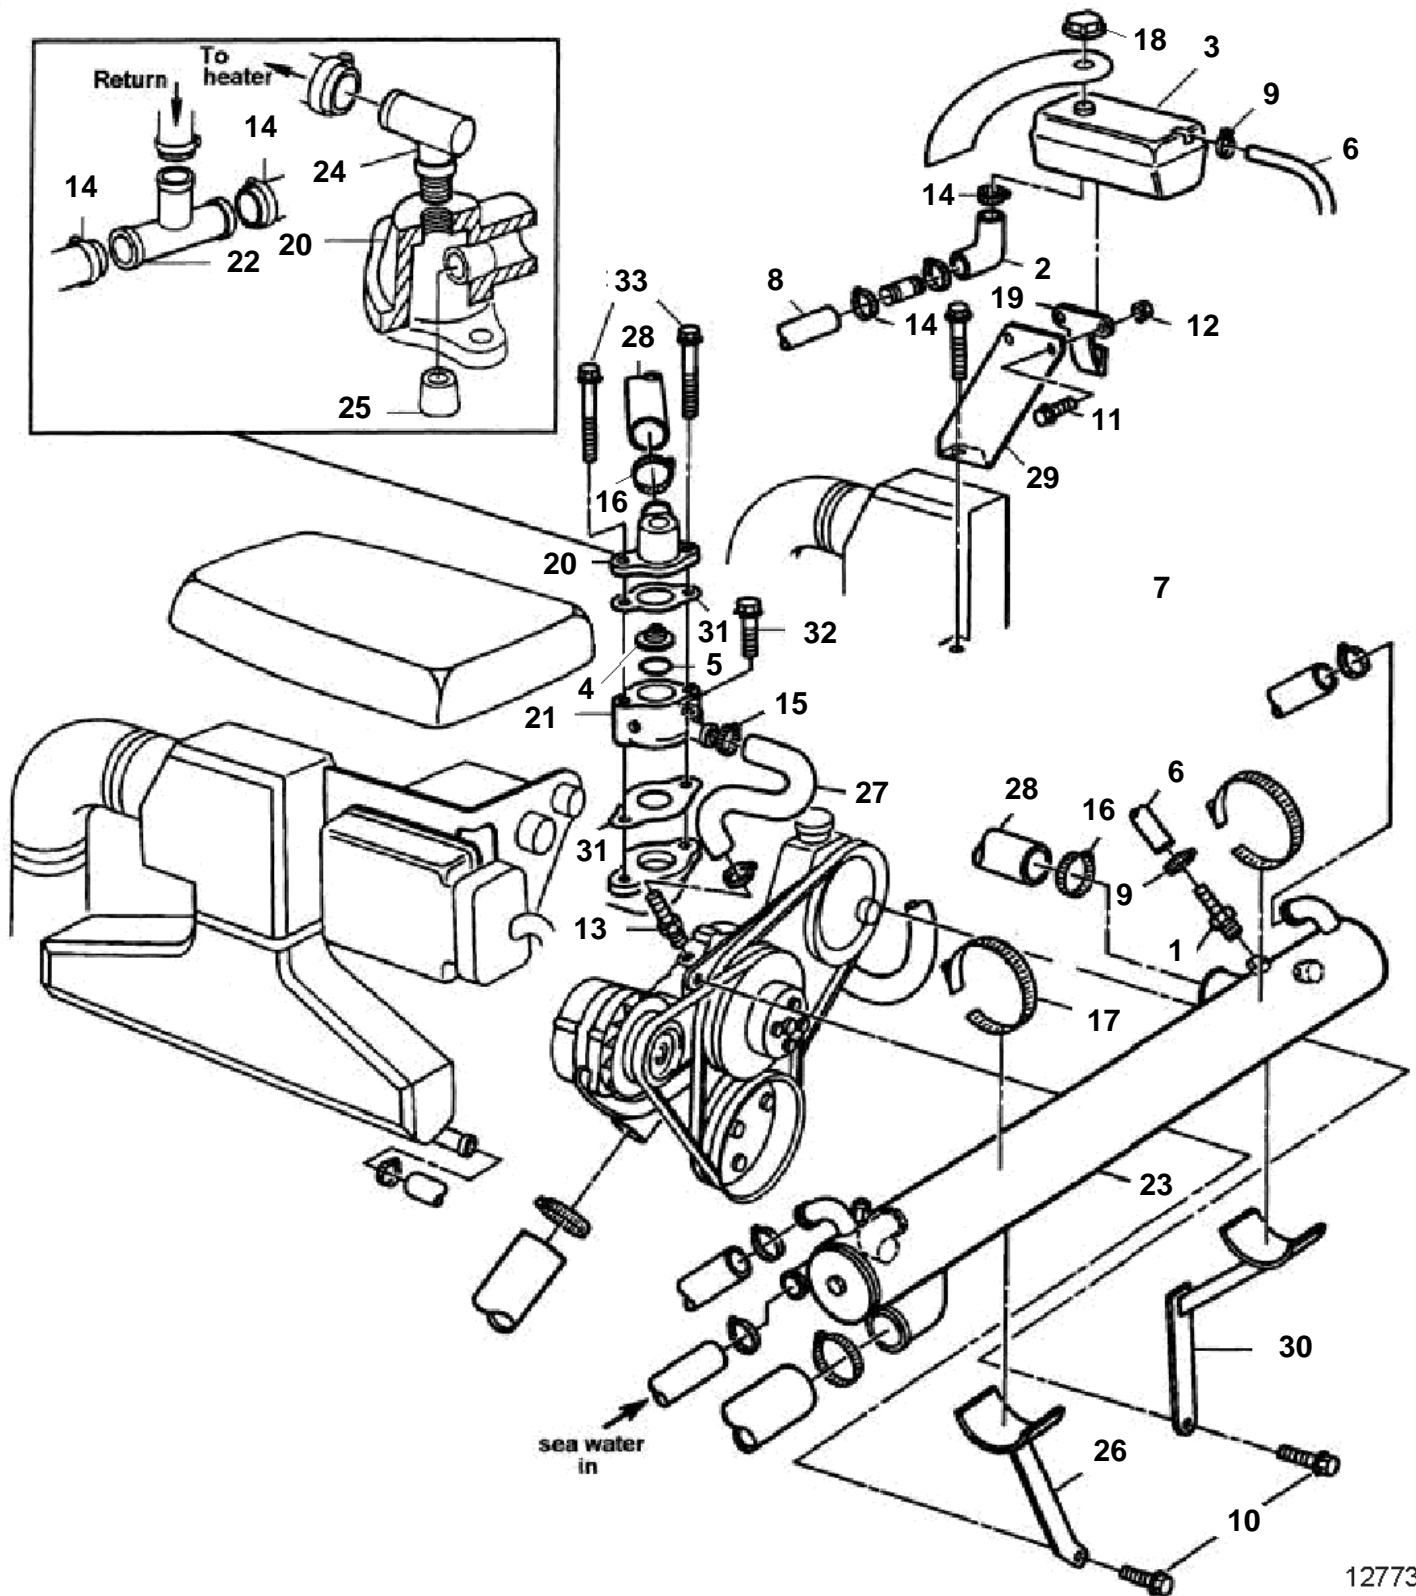

5.8FIPNACE, 5.8FIPNCBCE, 5.8FIPNCMCE, 5.8FIPNCSCE, 5.8FLINCC, 5.8FLINCS, 5.8FLPNCA, 5.8FLPNCB, 5.8FLPNCM, 5.8FLPNCS, 5.8FSIINCC, 5.8FSIINCS, 5.8FSIPNACE, 5.8FSIPNCD, 5.8FSIPNCS

12773

5.8FIPNCACE, 5.8FIPNCBCE, 5.8FIPNCMCE, 5.8FIPNCSCE, 5.8FLINCC, 5.8FLINCS, 5.8FLPNCA, 5.8FLPNCB, 5.8FLPNCM, 5.8FLPNCS, 5.8FSIINCC, 5.8FSIINCS, 5.8FSIPNCACE, 5.8FSIPNCD, 5.8FSIPNCS

REF	PART NO.	QTY	DESCRIPTION	NOTES
1		1	Heat exchanger	5.0 FL, Fi 15.8 FL, Fi, FSi
	180254	1	• Elbow nipple	
2	857500	1	• Hose	
3	861105	1	• Expansion tank	
4	875788	1	• Thermostat kit	
5	416033	1	• • Sealing ring	
6	942700	1	• Hose	
7	943367	1	• Rubber hose	L=250mm, Not shown
8	943369	1	• Rubber hose	L=15000mm
9	945652	2	• Hose clamp	
10	945767	2	• Flange screw	
11	946173	2	• Flange screw	
12	948645	2	• Flange lock nut	
13	961659	1	• Hose nipple	
14	961666	12	• Hose clamp	
15	961667	2	• Hose clamp	
16	961670	2	• Hose clamp	
17	961674	2	• Hose clamp	
18	1357775	1	• Pressure cap	
19	3851363	1	• Bracket	
20	3851383	1	• Thermostat housing	
	968147	1	• • Plug	
21	3851384	1	• Thermostat housing	
	479977	1	• • Plug	
	968145	1	• • Plug	
22	3851414	1	• Connection pipe	
23	3851617	1	• Heat exchanger	
	192134	1	• • Plug	
	841068	2	• • Bolt	
		2	• • Cover	
	3851619	2	• • Gasket	
	3851598	1	• Fitting	Not shown
24	961611	1	• Hose nipple	
25	3851385	1	• Plug	
26	3851682	1	• Bracket	
27	3851760	1	• Hose	
28	3851761	1	• Hose	
29		1	• Bracket	
30		1	• Bracket, Fi	
	3851934	1	• Bracket, FL	
31	3852111	2	• Gasket	
32	3853391	1	• Screw	
33	3853401	2	• Screw	
	961663	2	• Hose clamp	See no. 20, FWC installation instructions (PIN 7736035)
	961669	1	• Hose clamp	See no. 20, FWC installation instructions (PIN 7736035)
	3853598	1	• Elbow	See no. 20, FWC installation instructions (PIN 7736035)