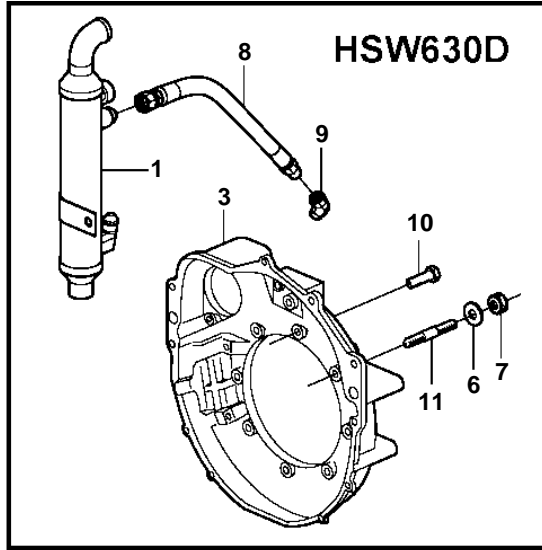

5.7GiI-G, 5.7GXii-H

22590

5.7GiI-G, 5.7GXil-H

REF	PART NO.	QTY	DESCRIPTION	NOTES
1	3808226	1	Oil cooler	
2	3861441	1	Oil hose	L=559mm
	3861442	1	Oil hose	L=762mm
3		1	Flywheel housing	
4	3853558	2	Screw	
5	953517	4	Stud	
6	3854496	4	Washer	
7	950355	4	Lock nut	
8	3861441	1	Oil hose	L=559mm
		1	Oil hose	L=838mm
9	191114	2	Elbow nipple	
10	955556	2	Hexagon screw	
11		4	Stud	
12	3861441	2	Oil hose	L=762mm
13	191114	1	Elbow nipple	