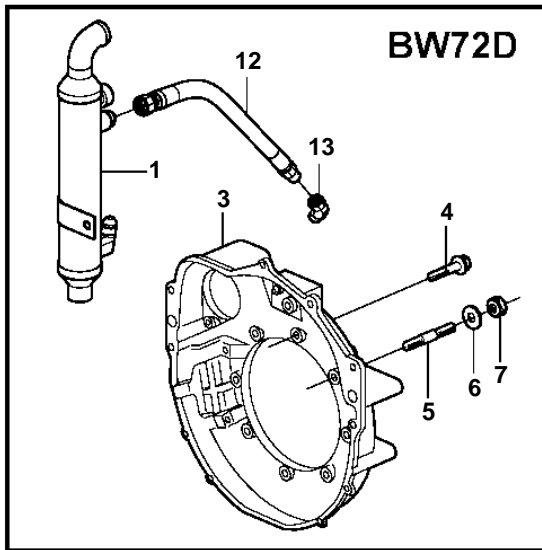

5.7GiI-G, 5.7GXii-H

22590

5.7GiI-G, 5.7GXil-H

REF	PART NO.	QTY	DESCRIPTION	NOTES
1	3808226	1	Oil cooler	
2	3861441	1	Oil hose	L=559mm
	3861442	1	Oil hose	L=762mm
3		1	Flywheel housing	
4	3853558	2	Screw	
5	953517	4	Stud	
6	3854496	4	Washer	
7	950355	4	Lock nut	
8	3861441	1	Oil hose	L=559mm
		1	Oil hose	L=838mm
9	191114	2	Elbow nipple	
10	955556	2	Hexagon screw	
11		4	Stud	
12	3861441	2	Oil hose	L=762mm
13	191114	1	Elbow nipple	