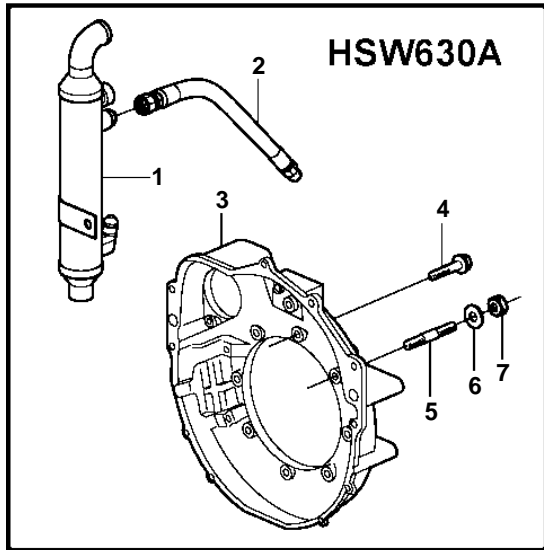

5.7GiI-G, 5.7GXii-H

22590

5.7GiI-G, 5.7GXil-H

REF	PART NO.	QTY	DESCRIPTION	NOTES
1	3808226	1	Oil cooler	
2	3861441	1	Oil hose	L=559mm
	3861442	1	Oil hose	L=762mm
3		1	Flywheel housing	
4	3853558	2	Screw	
5	953517	4	Stud	
6	3854496	4	Washer	
7	950355	4	Lock nut	
8	3861441	1	Oil hose	L=559mm
		1	Oil hose	L=838mm
9	191114	2	Elbow nipple	
10	955556	2	Hexagon screw	
11		4	Stud	
12	3861441	2	Oil hose	L=762mm
13	191114	1	Elbow nipple	