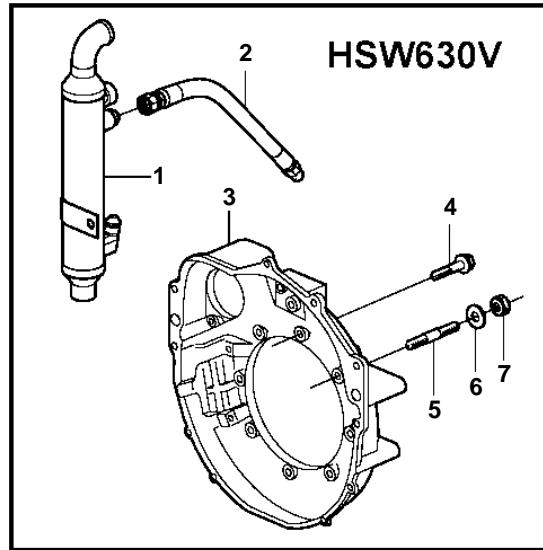

5.7GiI-G, 5.7GXii-H

22590

5.7GiI-G, 5.7GXil-H

REF	PART NO.	QTY	DESCRIPTION	NOTES
1	3808226	1	Oil cooler	
2	3861441	1	Oil hose	L=559mm
	3861442	1	Oil hose	L=762mm
3		1	Flywheel housing	
4	3853558	2	Screw	
5	953517	4	Stud	
6	3854496	4	Washer	
7	950355	4	Lock nut	
8	3861441	1	Oil hose	L=559mm
		1	Oil hose	L=838mm
9	191114	2	Elbow nipple	
10	955556	2	Hexagon screw	
11		4	Stud	
12	3861441	2	Oil hose	L=762mm
13	191114	1	Elbow nipple	