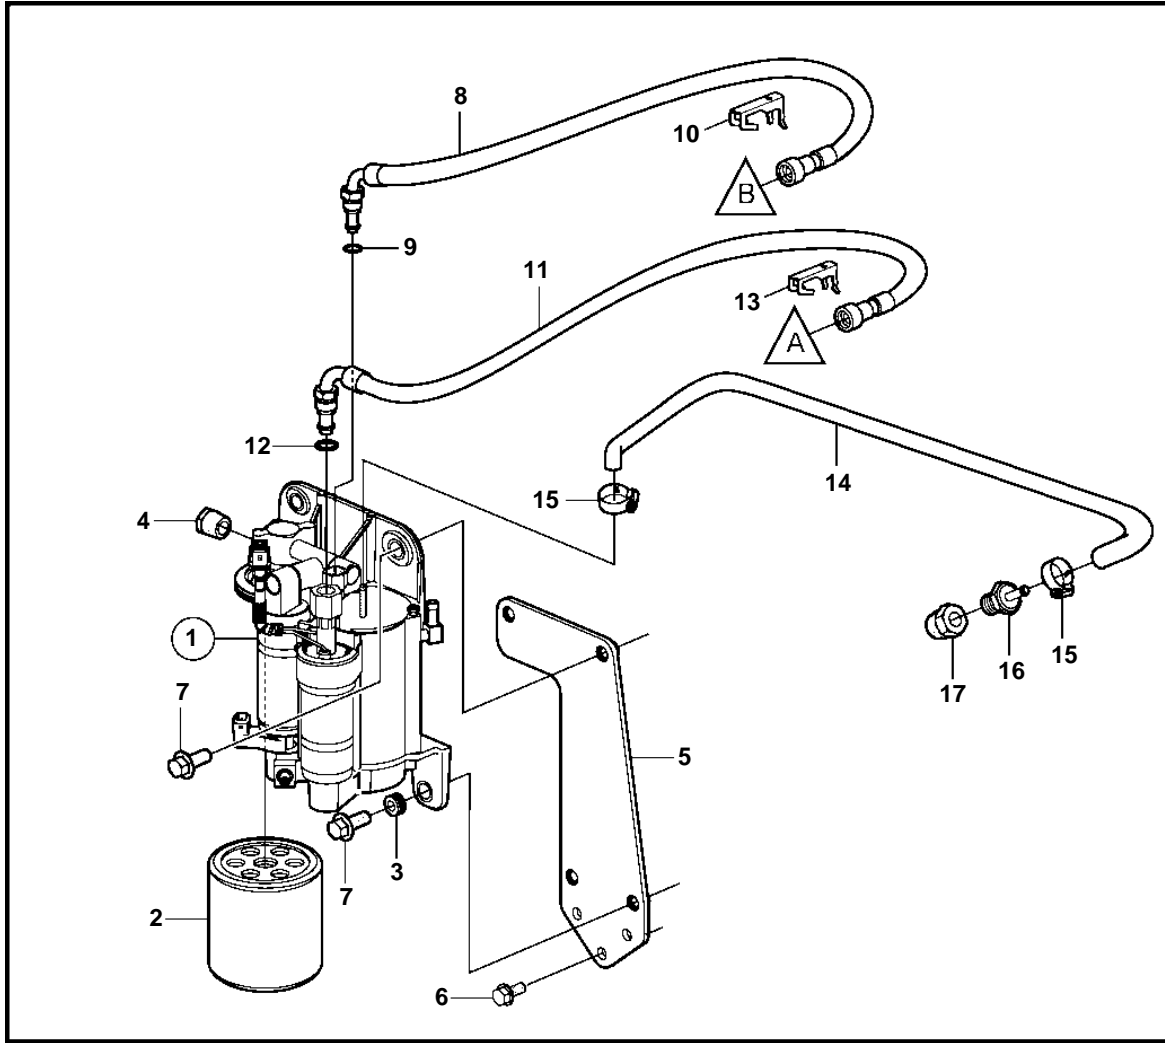

5.7GiI-G, 5.7GXii-H

22585

5.7GiI-G, 5.7GXil-H

REF	PART NO.	QTY	DESCRIPTION	NOTES
1	3861355	1	Pump	
	3588865	1	· Fuel pump kit	HIGH PRESSURE PUMP
2	3862228	1	· Fuel filter	
3	3861396	4	· Rubber bushing	
4	3857816	1	Bushing	
5	3861043	1	Bracket	
6	3857146	3	Flange screw	
7	3860834	4	Screw	
8	3861369	1	Fuel hose	
9	3850424	1	· O-ring	
10		1	Clip	
11	3861370	1	Fuel hose	
12	3850423	1	· O-ring	
13		1	Clip	
14	3860284	1	Hose	
15	3860413	2	Hose clamp	
16	3860290	1	Nipple	
17	3861926	1	Tube fitting	
18	3858966	1	Fuel pipe	
19	3858972	1	Cardboard tube	
20	3858971	1	Valve	
21	3858967	1	Fuel press regulator	
22	3858968	1	Clip	
23	3858974	1	Hose	
24	3858969	8	Injector	
25	3858981	X	O-ring	Includes 16 o-rings for injectors and 2 o-rings for pressure regulator.
26	3858970	8	Retainer	
27	3858973	4	Bolt	