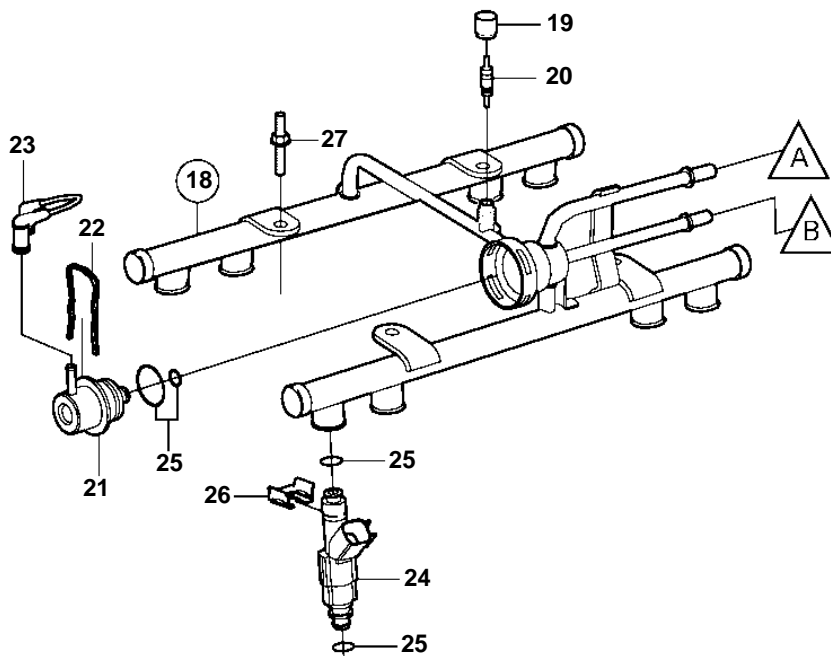

5.7GiI-G, 5.7GXii-H

22585

5.7GiI-G, 5.7GXil-H

REF	PART NO.	QTY	DESCRIPTION	NOTES
1	3861355	1	Pump	
	3588865	1	· Fuel pump kit	HIGH PRESSURE PUMP
2	3862228	1	· Fuel filter	
3	3861396	4	· Rubber bushing	
4	3857816	1	Bushing	
5	3861043	1	Bracket	
6	3857146	3	Flange screw	
7	3860834	4	Screw	
8	3861369	1	Fuel hose	
9	3850424	1	· O-ring	
10		1	Clip	
11	3861370	1	Fuel hose	
12	3850423	1	· O-ring	
13		1	Clip	
14	3860284	1	Hose	
15	3860413	2	Hose clamp	
16	3860290	1	Nipple	
17	3861926	1	Tube fitting	
18	3858966	1	Fuel pipe	
19	3858972	1	Cardboard tube	
20	3858971	1	Valve	
21	3858967	1	Fuel press regulator	
22	3858968	1	Clip	
23	3858974	1	Hose	
24	3858969	8	Injector	
25	3858981	X	O-ring	Includes 16 o-rings for injectors and 2 o-rings for pressure regulator.
26	3858970	8	Retainer	
27	3858973	4	Bolt	