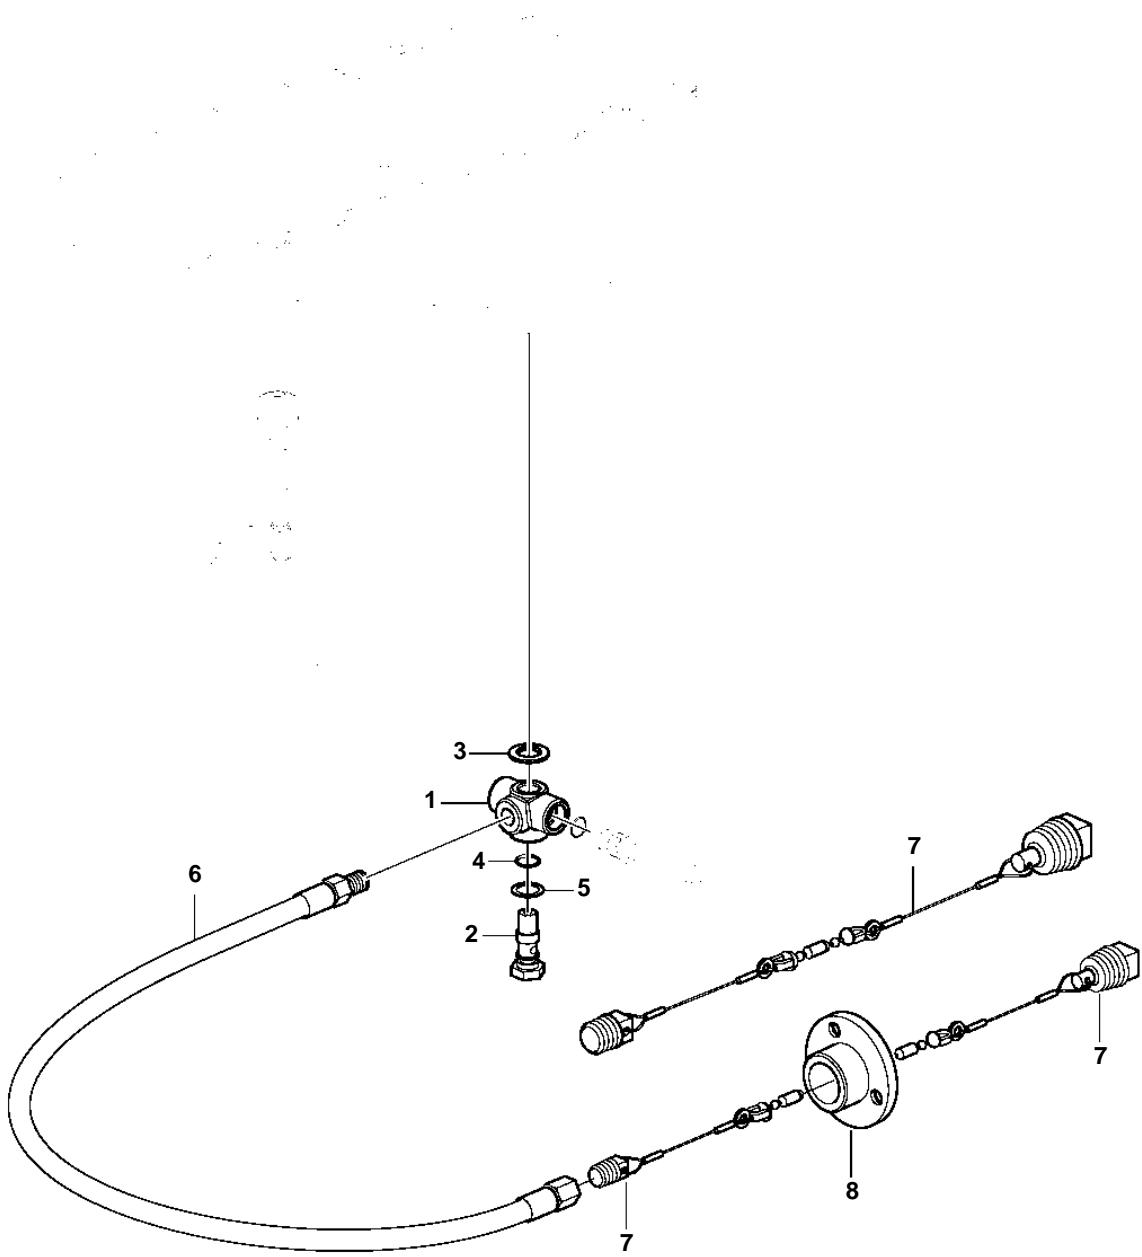

5.7GiI-G, 5.7GXil-H

23327

5.7Gil-G, 5.7GXil-H

REF	PART NO.	QTY	DESCRIPTION
1	3587788	1	Fitting
2	888958	1	Retainer
3	3851981	1	Washer
4	3853674	1	O-ring
5	3852007	1	Washer
6	3586594	1	Hose
7	888972	1	Lock spring
8	888970	1	Fitting