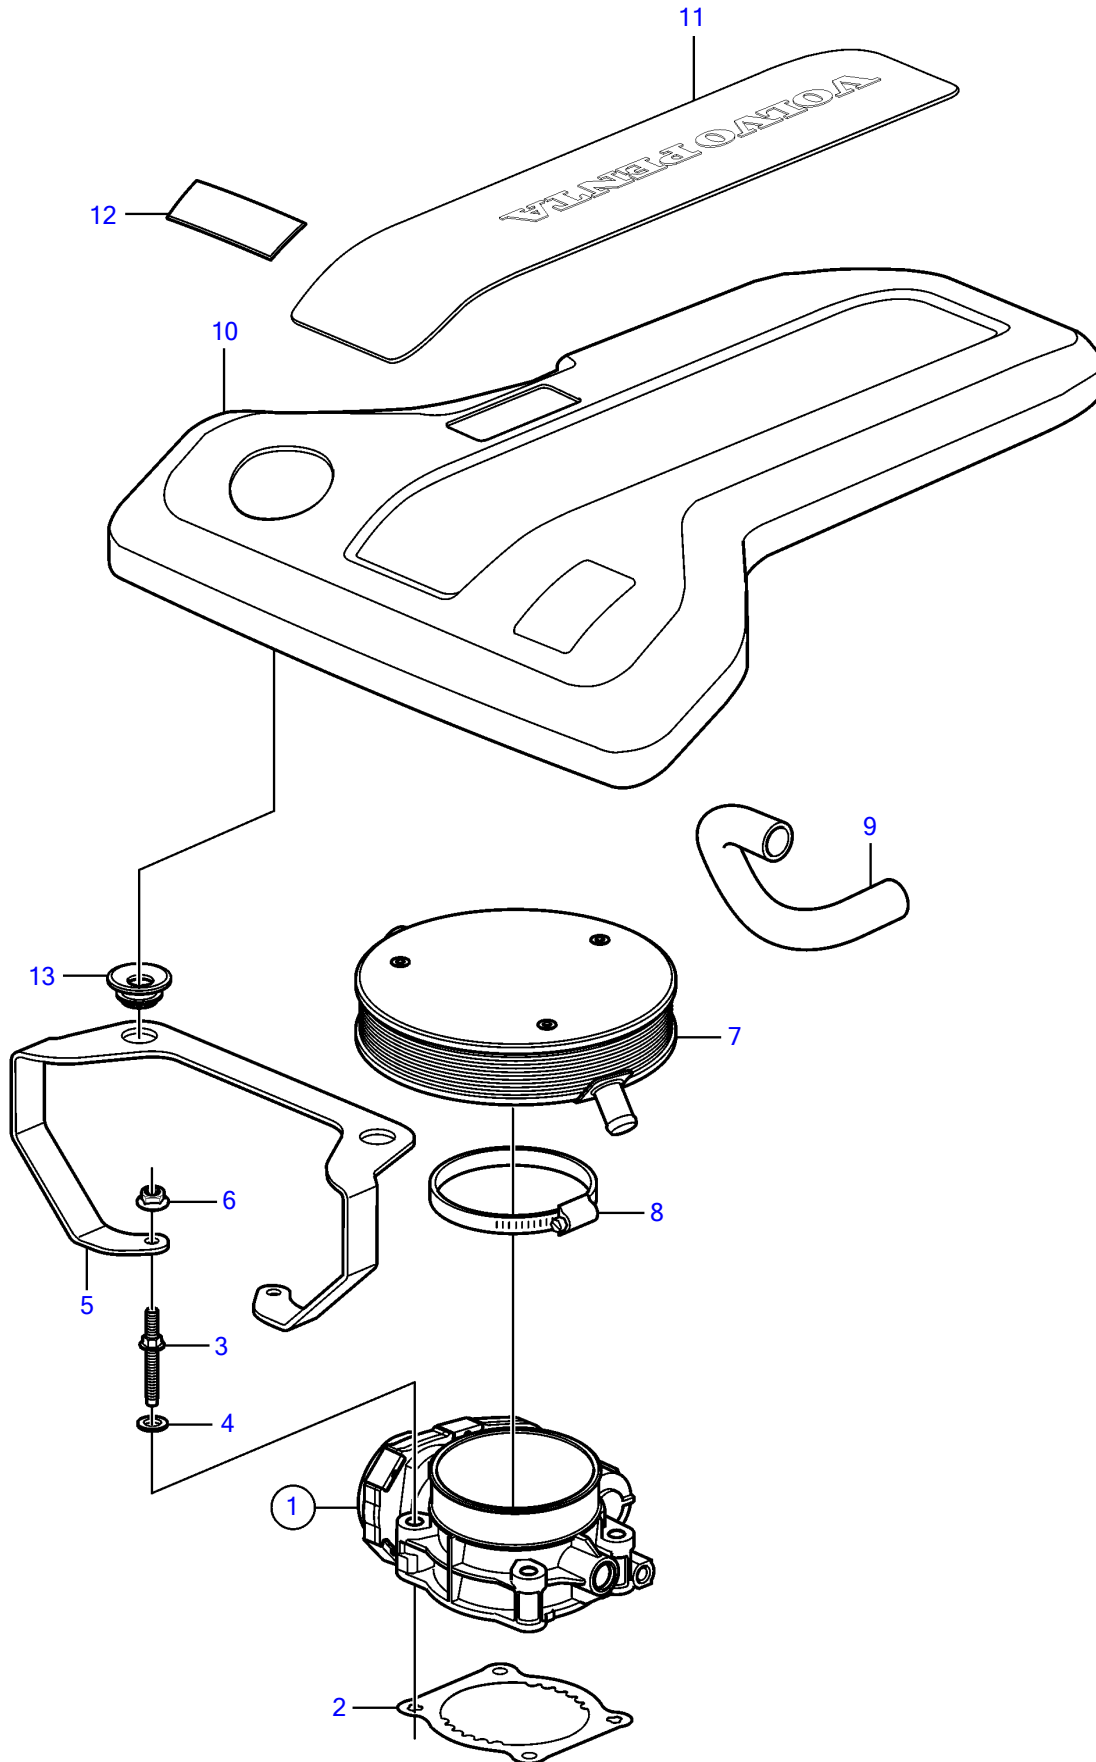

5.7GiE-300-R

5.7GiE-300-R

REF	PART NO.	QTY	DESCRIPTION	NOTES
1	21141689	1	Body	
		1	• Switch, idle validation	not sold separately
		2	• Sensor kit, throttle position	not sold separately
2	3849022	1	Gasket	
3	3858964	4	Stud	
4		4	• Washer	not sold separately
5	21651300	1	Bracket	
6	981124	2	Flange nut	
7	3887565	1	Flame shield	
8	21221046	1	Hose clamp	
9	3853546	1	Hose	To valve cover
10	21697113	1	Cover	replaced by next part number
	21973467	1	Cover	
11	21670679	1	• Decal	Volvo Penta V8
12	21658915	1	Decal	300
13	21429100	4	Grommet	