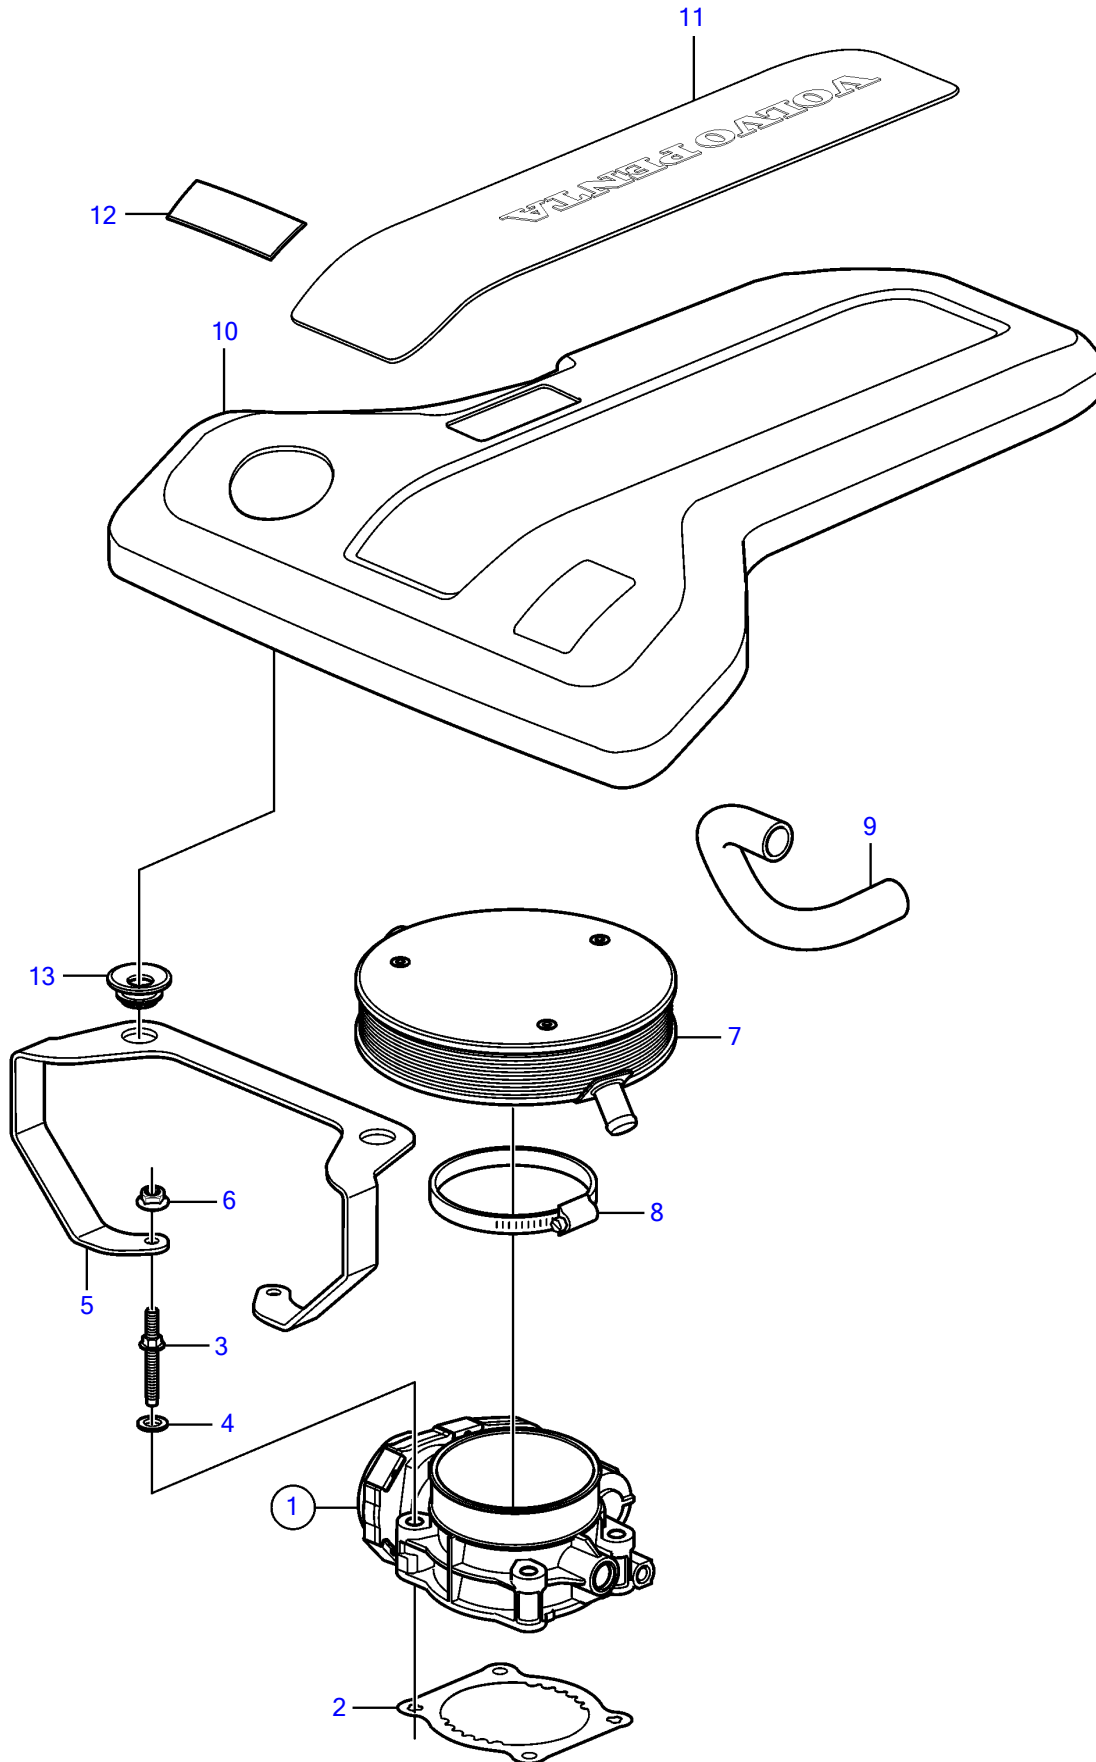

5.7GXIE-320-R

5.7GXIE-320-R

REF	PART NO.	QTY	DESCRIPTION	NOTES
1	21141689	1	Body	
		1	• Switch, idle validation	not sold separately
		2	• Sensor kit, throttle position	not sold separately
2	3849022	1	Gasket	
3	3858964	4	Stud	
4		4	• Washer	not sold separately
5	21651300	1	Bracket	
6	981124	2	Flange nut	
7	3887565	1	Flame shield	
8	21221046	1	Hose clamp	
9	3853546	1	Hose	To valve cover
10	21697113	1	Cover	replaced by next part number
	21973467	1	Cover	
11	21670679	1	• Decal	Volvo Penta V8
12	21658916	1	Decal	320
13	21429100	4	Grommet	