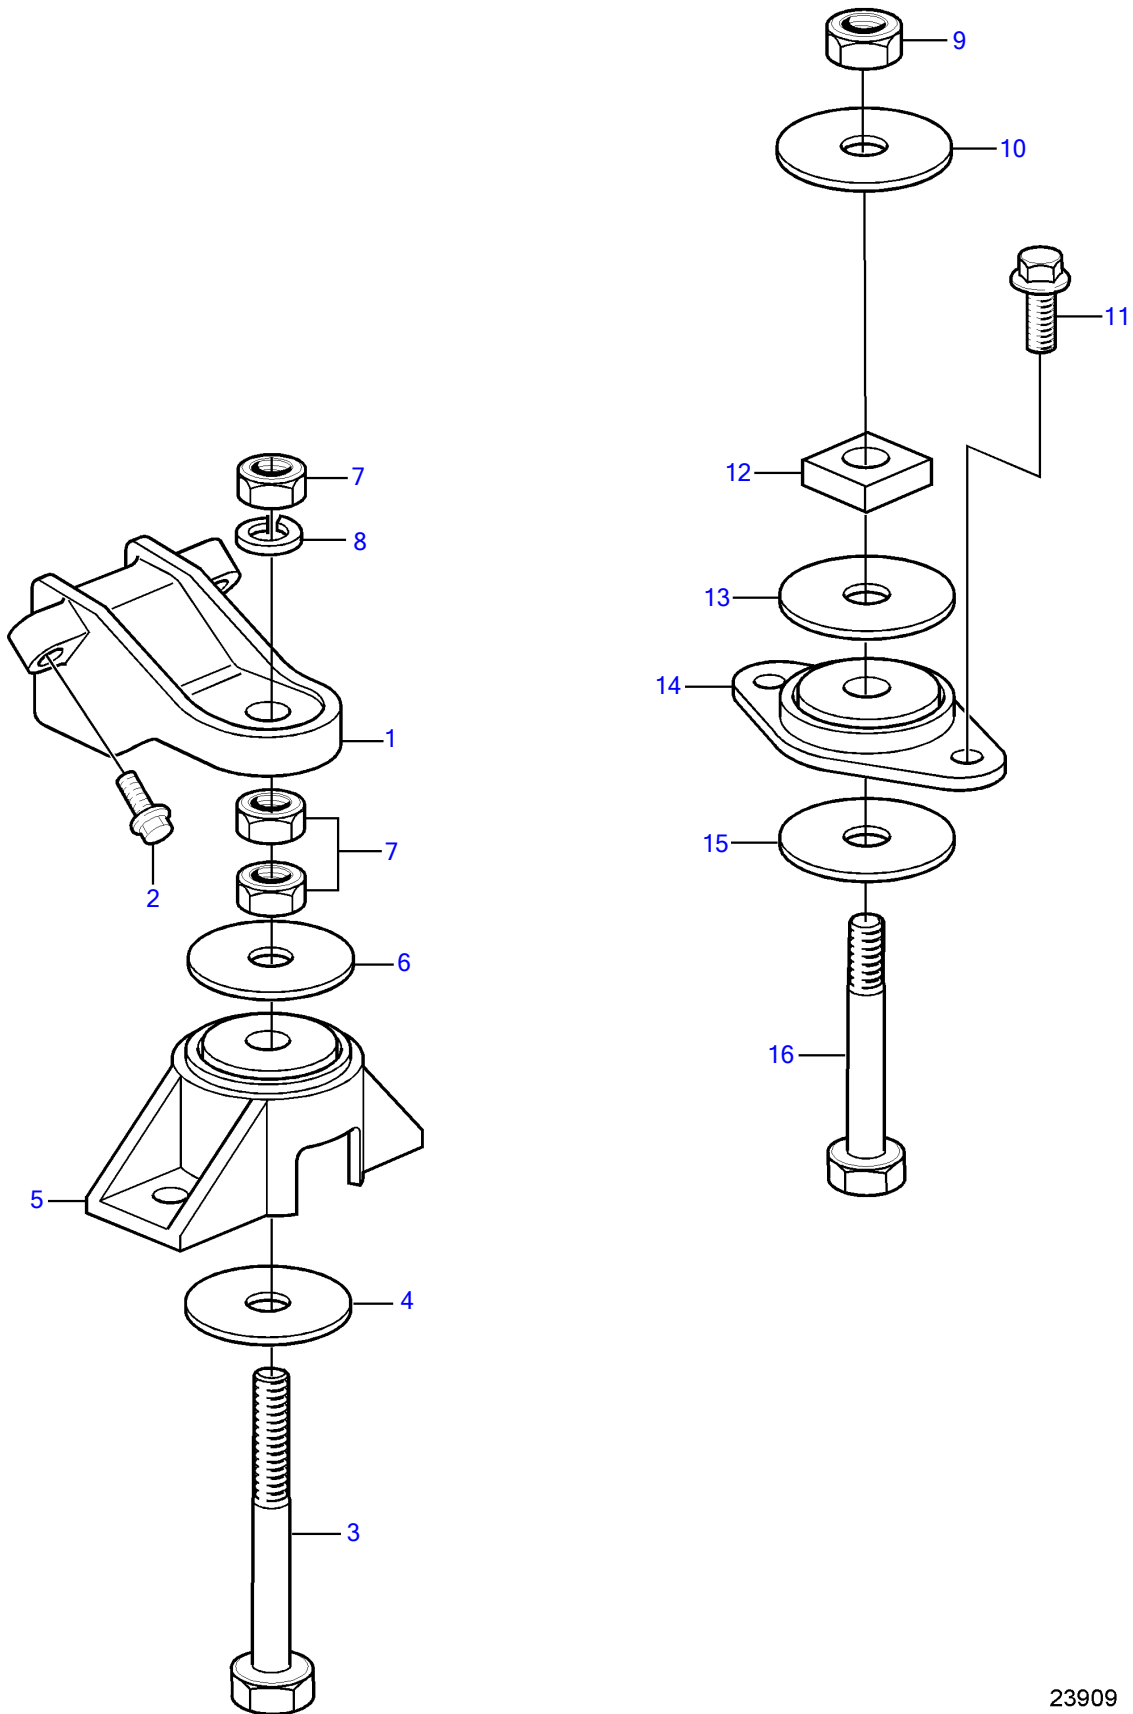

5.7GiE-300-R, 5.7GXiE-320-R

23909

5.7GiE-300-R, 5.7GXIE-320-R

REF	PART NO.	QTY	DESCRIPTION	NOTES
1	3818718	2	Bracket	
2	3860582	5	Flange screw	L=1.25" (32mm)
	3853393	1	Flange screw	L=38mm
3	3852566	2	Bolt	replaced by next part number
	21740808	2	Hexagon screw	
4	3852428	2	Washer	
5	3853805	2	Rubber cushion	
6	3852433	2	Washer	
7	3852021	6	Nut	
8	3852090	2	Spring washer	
9	3862657	2	Nut	
10	3852540	2	Washer	
11	3595401	4	Flange screw	
12	3852539	2	Square nut	
13	3852622	2	Washer	
14	3853806	2	Rubber cushion	
15	3852542	2	Washer	
16	3587962	2	Hexagon screw	