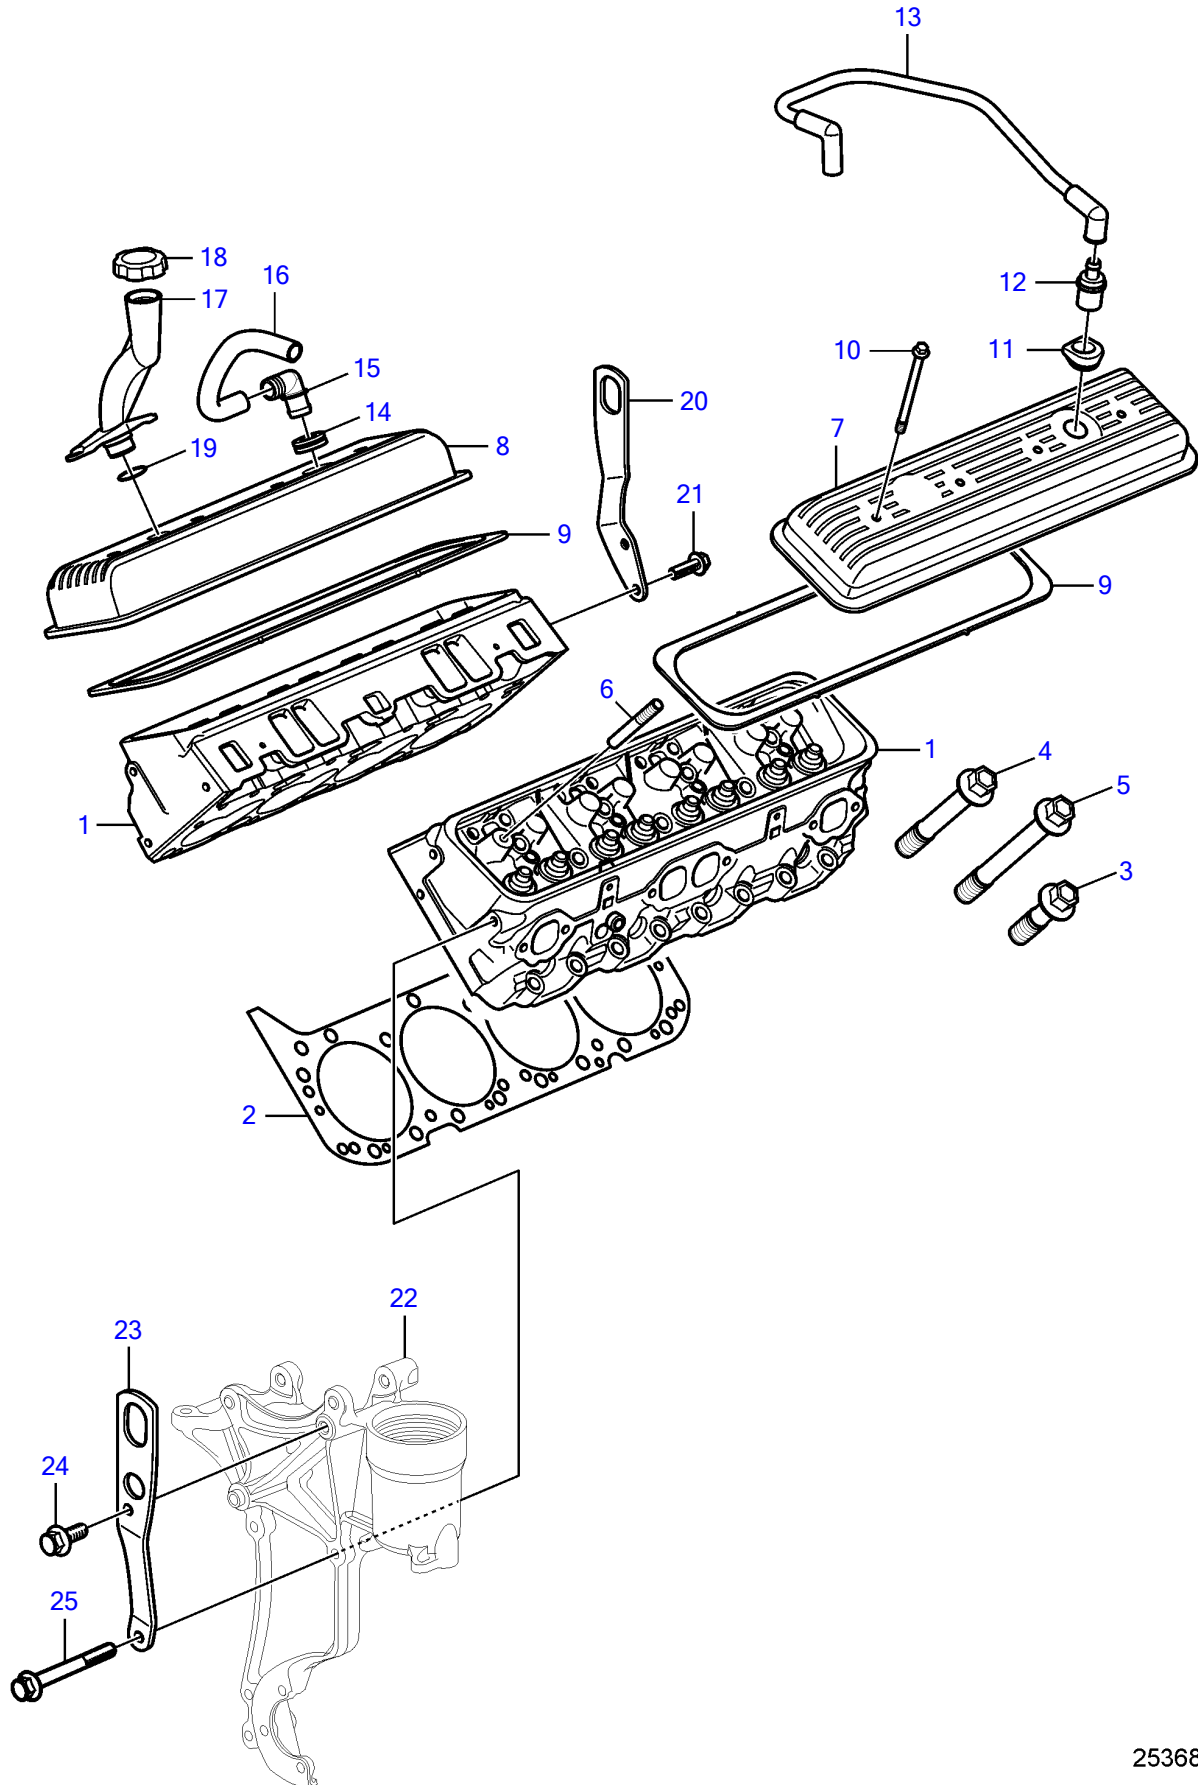

5.7GiE-300-R, 5.7GXiE-320-R

25368

## 5.7GiE-300-R, 5.7GXIE-320-R

REF	PART NO.	QTY	DESCRIPTION	NOTES
1	3856929	2	Cylinder head	
2	3853380	2	Cylinder head gasket	
3	3856122	16	Bolt	L=1.62" (41mm)
4	3856123	4	Bolt	L=3 1/16" (78mm)
5	3856124	14	Bolt	L=3 51/64" (96mm)
6	(3853146)	16	Stud	Obsolete part, O.S=0.003" (0.076mm)
7	3856927	1	Valve cover	
8	3856928	1	Valve cover	
9	3852687	2	Gasket	
10	3856135	8	Bolt	
11	3862296	1	Grommet	
12	3861989	1	Valve	
13	3858989	1	Hose	
14	3852103	1	Grommet	
15	3852104	1	Elbow	
16	3853546	1	Hose	
17	21405511	1	Tube	
18	3854008	1	Oil filler cap	
19	925063	1	O-ring	
20	21338270	1	Lifting eye	
21	(3853557)	2	Flange screw, flange	Obsolete part, 3/8" - 16 unc, L=0.75" (19mm)
22	21573817		Bracket	
23	21338268	1	Lifting eye	
24	(3853557)	1	Flange screw, flange	Obsolete part, 3/8" - 16 unc, L=0.75" (19mm)
25	3853392	1	Flange screw	