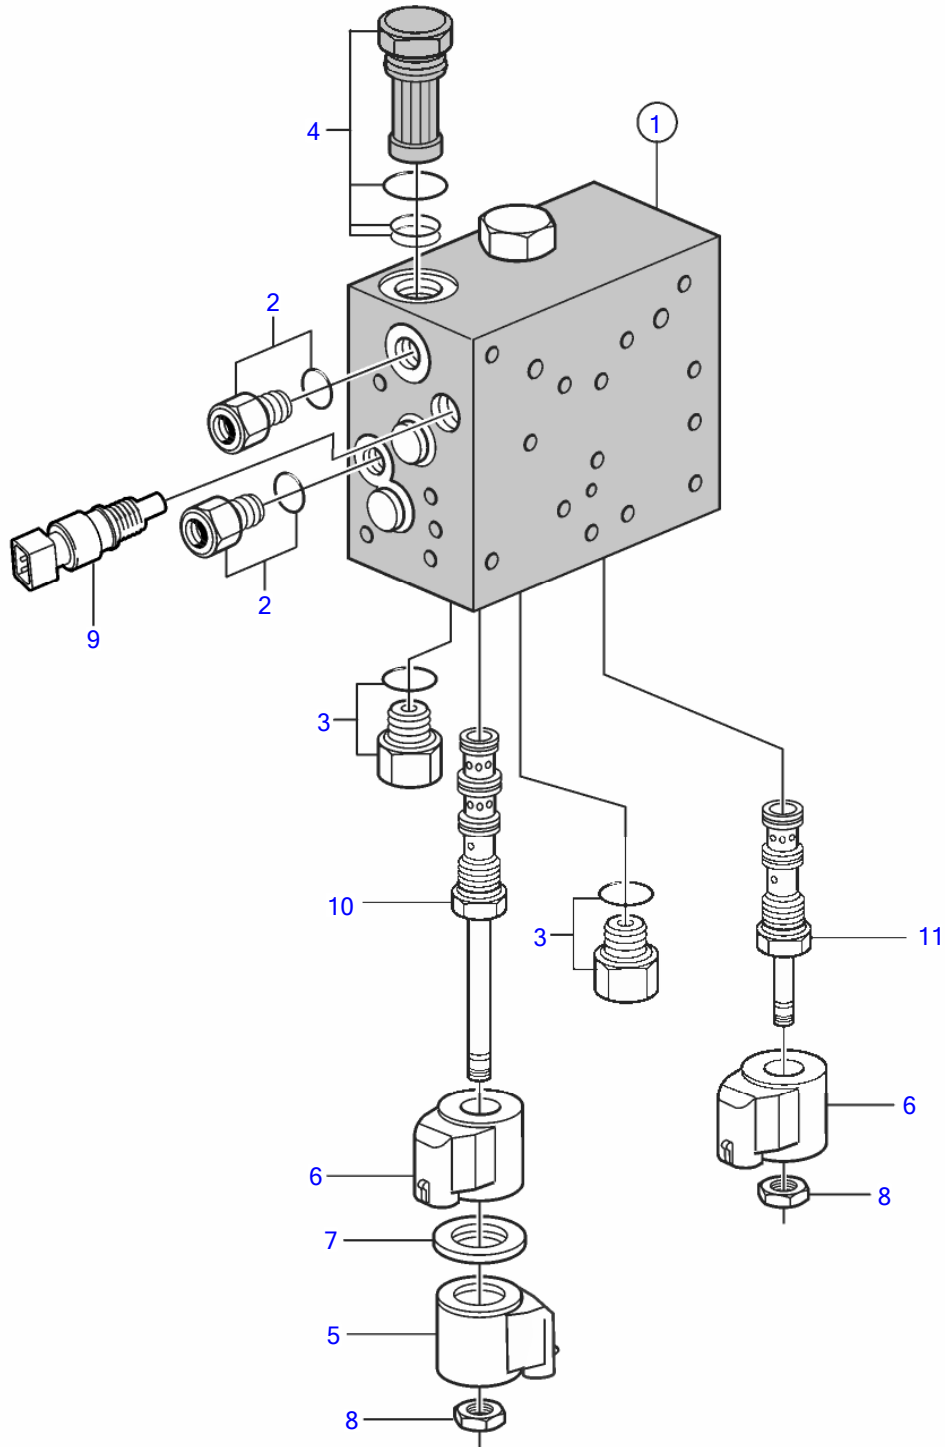

5.7GiE-300-R, 5.7GXIE-320-R

27406

5.7GiE-300-R, 5.7GXIE-320-R

REF	PART NO.	QTY	DESCRIPTION	NOTES
1		X		Shaded parts show changes from earlier design.
	21445595	1	Valve	second design, introduced Jan. 2011, ser. no. A155443 and higher
2	21199274	2	• Nipple	
		2	• • O-ring	not sold separately
3	3859043	2	• Fitting	
	3859042	2	• • O-ring	
4	21584276	1	• Filter	changed from earlier design
		3	• • • O-ring	not sold separately
5	21314061	1	• Solenoid	
6	21314064	2	• Solenoid	
7		1	• Washer	not sold separately
8		2	• Nut	not sold separately
9	3850397	1	• Switch, temperature	
10		1	Valve	
		1	• O-ring	not sold separately
11	22141353	1	Valve	
		1	• O-ring	not sold separately