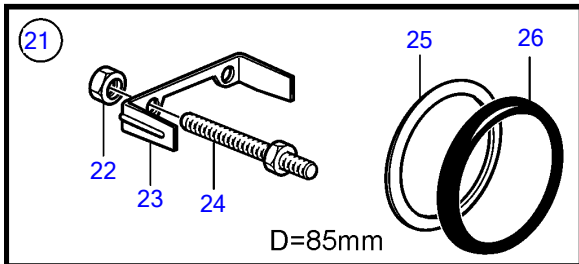

5.7GiE-300-R, 5.7GXIE-320-R

5.7GiE-300-R, 5.7GXIE-320-R

REF	PART NO.	QTY	DESCRIPTION	SEE SEC.	NOTES
1	21509646	1	Tachometer		6000 rpm, Black, replaced by next part number
	21628158	1	Tachometer		6000 rpm, Black
	21509644	1	Tachometer		6000 rpm, White, replaced by next part number
	21628157	1	Tachometer		6000 rpm, White
2	3884843	1	• Wiring harness		
3	21234545	1	Tachometer kit		6000 rpm, Black
	21511183	1	Tachometer kit		6000 rpm, Black
	21234544	1	Tachometer kit		6000 rpm, White, replaced by next part number
	21511180	1	Tachometer kit		
4	874930	1	Speedometer		White 0-40 Knots, 0-45 mph
	874917	1	Speedometer		Black 0-40 knots, 0-45 mph
	881650	1	Speedometer		White 0-60 Knots, 0-70 mph
	881645	1	Speedometer		Black 0-60 knots, 0-70 mph
	3807508	1	Speedometer		Black, 0-45 mph
	3807510	1	Speedometer		Black, 0-70 mph
	3807513	1	Speedometer		White, 0-70 mph
	21265104	1	Speedometer		Unit neutral, D=110mm, Black 0-60 knots
5	874708	1	Mounting kit		Black
6	874449	1	• Attaching ring		
7	874706	1	• Gasket		
8	874447	1	• Ring		
9	3847888	1	Mounting kit		Black
			• Bulletin P-36-9-3	P-36-9-3-EN	New products in the EVC family
10	(3884098)	1	• Attaching ring		Obsolete part
11	3884103	1	• Gasket		
12	3847887	1	• Ring		
13	874732	1	Mounting kit		Chrome
14	874449	1	• Attaching ring		
15	874706	1	• Gasket		
16	874730	1	• Ring		
17	3885216	1	Mounting kit		Chrome
			• Bulletin P-36-9-3	P-36-9-3-EN	New products in the EVC family
18	(3884098)	1	• Attaching ring		Obsolete part
19	3884103	1	• Gasket		
20	3884096	1	• Ring		
21	881612	1	Brace kit		Black
22	881610	2	• Nut		
23	881608	1	• Brace		
24	881609	2	• Stud		
25	874706	1	• Gasket		
26	874447	1	• Ring		
27	881614	1	Brace kit		Chrome
28	881610	2	• Nut		
29	881608	1	• Brace		
30	881609	2	• Stud		
31	874706	1	• Gasket		
32	874730	1	• Ring		
33	3886791	1	X-ring		For flush mounting.
			• Bulletin P-36-9-3	P-36-9-3-EN	New products in the EVC family
34	874844	1	X-ring		For flush mounting.
35	874759	1	Extension cable\verl		L=1000mm
	3807043	1	Extension cable\verl		L=3000mm