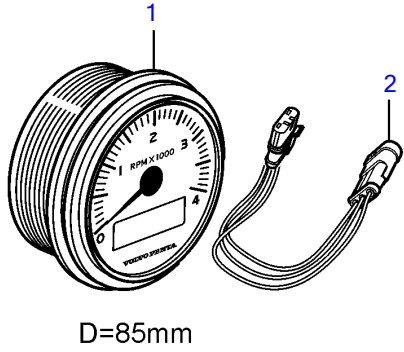

5.7GiE-300-R, 5.7GXIE-320-R

5.7GiE-300-R, 5.7GXIE-320-R

REF	PART NO.	QTY	DESCRIPTION	SEE SEC.	NOTES
1	21509646	1	Tachometer		6000 rpm, Black, replaced by next part number
	21628158	1	Tachometer		6000 rpm, Black
	21509644	1	Tachometer		6000 rpm, White, replaced by next part number
	21628157	1	Tachometer		6000 rpm, White
2	3884843	1	• Wiring harness		
3	21234545	1	Tachometer kit		6000 rpm, Black
	21511183	1	Tachometer kit		6000 rpm, Black
	21234544	1	Tachometer kit		6000 rpm, White, replaced by next part number
	21511180	1	Tachometer kit		
4	874930	1	Speedometer		White 0-40 Knots, 0-45 mph
	874917	1	Speedometer		Black 0-40 knots, 0-45 mph
	881650	1	Speedometer		White 0-60 Knots, 0-70 mph
	881645	1	Speedometer		Black 0-60 knots, 0-70 mph
	3807508	1	Speedometer		Black, 0-45 mph
	3807510	1	Speedometer		Black, 0-70 mph
	3807513	1	Speedometer		White, 0-70 mph
	21265104	1	Speedometer		Unit neutral, D=110mm, Black 0-60 knots
5	874708	1	Mounting kit		Black
6	874449	1	• Attaching ring		
7	874706	1	• Gasket		
8	874447	1	• Ring		
9	3847888	1	Mounting kit		Black
			• Bulletin P-36-9-3	P-36-9-3-EN	New products in the EVC family
10	(3884098)	1	• Attaching ring		Obsolete part
11	3884103	1	• Gasket		
12	3847887	1	• Ring		
13	874732	1	Mounting kit		Chrome
14	874449	1	• Attaching ring		
15	874706	1	• Gasket		
16	874730	1	• Ring		
17	3885216	1	Mounting kit		Chrome
			• Bulletin P-36-9-3	P-36-9-3-EN	New products in the EVC family
18	(3884098)	1	• Attaching ring		Obsolete part
19	3884103	1	• Gasket		
20	3884096	1	• Ring		
21	881612	1	Brace kit		Black
22	881610	2	• Nut		
23	881608	1	• Brace		
24	881609	2	• Stud		
25	874706	1	• Gasket		
26	874447	1	• Ring		
27	881614	1	Brace kit		Chrome
28	881610	2	• Nut		
29	881608	1	• Brace		
30	881609	2	• Stud		
31	874706	1	• Gasket		
32	874730	1	• Ring		
33	3886791	1	X-ring		For flush mounting.
			• Bulletin P-36-9-3	P-36-9-3-EN	New products in the EVC family
34	874844	1	X-ring		For flush mounting.
35	874759	1	Extension cable\verl		L=1000mm
	3807043	1	Extension cable\verl		L=3000mm