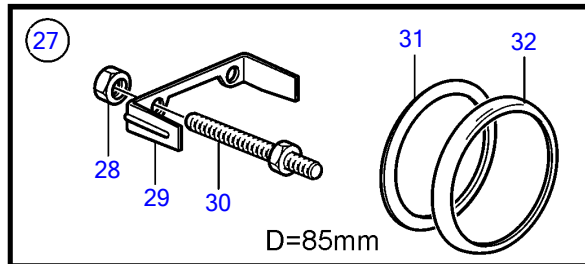

5.7GiE-300-R, 5.7GXIE-320-R

5.7GiE-300-R, 5.7GXIE-320-R

REF	PART NO.	QTY	DESCRIPTION	SEE SEC.	NOTES
1	21509646	1	Tachometer		6000 rpm, Black, replaced by next part number
	21628158	1	Tachometer		6000 rpm, Black
	21509644	1	Tachometer		6000 rpm, White, replaced by next part number
	21628157	1	Tachometer		6000 rpm, White
2	3884843	1	• Wiring harness		
3	21234545	1	Tachometer kit		6000 rpm, Black
	21511183	1	Tachometer kit		6000 rpm, Black
	21234544	1	Tachometer kit		6000 rpm, White, replaced by next part number
	21511180	1	Tachometer kit		
4	874930	1	Speedometer		White 0-40 Knots, 0-45 mph
	874917	1	Speedometer		Black 0-40 knots, 0-45 mph
	881650	1	Speedometer		White 0-60 Knots, 0-70 mph
	881645	1	Speedometer		Black 0-60 knots, 0-70 mph
	3807508	1	Speedometer		Black, 0-45 mph
	3807510	1	Speedometer		Black, 0-70 mph
	3807513	1	Speedometer		White, 0-70 mph
	21265104	1	Speedometer		Unit neutral, D=110mm, Black 0-60 knots
5	874708	1	Mounting kit		Black
6	874449	1	• Attaching ring		
7	874706	1	• Gasket		
8	874447	1	• Ring		
9	3847888	1	Mounting kit		Black
			• Bulletin P-36-9-3	P-36-9-3-EN	New products in the EVC family
10	(3884098)	1	• Attaching ring		Obsolete part
11	3884103	1	• Gasket		
12	3847887	1	• Ring		
13	874732	1	Mounting kit		Chrome
14	874449	1	• Attaching ring		
15	874706	1	• Gasket		
16	874730	1	• Ring		
17	3885216	1	Mounting kit		Chrome
			• Bulletin P-36-9-3	P-36-9-3-EN	New products in the EVC family
18	(3884098)	1	• Attaching ring		Obsolete part
19	3884103	1	• Gasket		
20	3884096	1	• Ring		
21	881612	1	Brace kit		Black
22	881610	2	• Nut		
23	881608	1	• Brace		
24	881609	2	• Stud		
25	874706	1	• Gasket		
26	874447	1	• Ring		
27	881614	1	Brace kit		Chrome
28	881610	2	• Nut		
29	881608	1	• Brace		
30	881609	2	• Stud		
31	874706	1	• Gasket		
32	874730	1	• Ring		
33	3886791	1	X-ring		For flush mounting.
			• Bulletin P-36-9-3	P-36-9-3-EN	New products in the EVC family
34	874844	1	X-ring		For flush mounting.
35	874759	1	Extension cable\verl		L=1000mm
	3807043	1	Extension cable\verl		L=3000mm