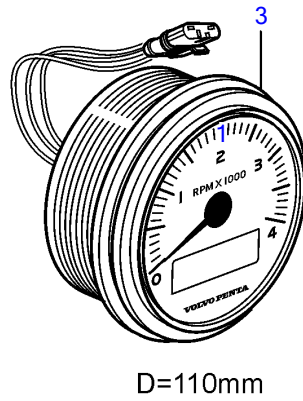

5.7GiE-300-R, 5.7GXIE-320-R

5.7GiE-300-R, 5.7GXIE-320-R

REF	PART NO.	QTY	DESCRIPTION	SEE SEC.	NOTES
1	21509646	1	Tachometer		6000 rpm, Black, replaced by next part number
	21628158	1	Tachometer		6000 rpm, Black
	21509644	1	Tachometer		6000 rpm, White, replaced by next part number
	21628157	1	Tachometer		6000 rpm, White
2	3884843	1	• Wiring harness		
3	21234545	1	Tachometer kit		6000 rpm, Black
	21511183	1	Tachometer kit		6000 rpm, Black
	21234544	1	Tachometer kit		6000 rpm, White, replaced by next part number
	21511180	1	Tachometer kit		
4	874930	1	Speedometer		White 0-40 Knots, 0-45 mph
	874917	1	Speedometer		Black 0-40 knots, 0-45 mph
	881650	1	Speedometer		White 0-60 Knots, 0-70 mph
	881645	1	Speedometer		Black 0-60 knots, 0-70 mph
	3807508	1	Speedometer		Black, 0-45 mph
	3807510	1	Speedometer		Black, 0-70 mph
	3807513	1	Speedometer		White, 0-70 mph
	21265104	1	Speedometer		Unit neutral, D=110mm, Black 0-60 knots
5	874708	1	Mounting kit		Black
6	874449	1	• Attaching ring		
7	874706	1	• Gasket		
8	874447	1	• Ring		
9	3847888	1	Mounting kit		Black
			• Bulletin P-36-9-3	P-36-9-3-EN	New products in the EVC family
10	(3884098)	1	• Attaching ring		Obsolete part
11	3884103	1	• Gasket		
12	3847887	1	• Ring		
13	874732	1	Mounting kit		Chrome
14	874449	1	• Attaching ring		
15	874706	1	• Gasket		
16	874730	1	• Ring		
17	3885216	1	Mounting kit		Chrome
			• Bulletin P-36-9-3	P-36-9-3-EN	New products in the EVC family
18	(3884098)	1	• Attaching ring		Obsolete part
19	3884103	1	• Gasket		
20	3884096	1	• Ring		
21	881612	1	Brace kit		Black
22	881610	2	• Nut		
23	881608	1	• Brace		
24	881609	2	• Stud		
25	874706	1	• Gasket		
26	874447	1	• Ring		
27	881614	1	Brace kit		Chrome
28	881610	2	• Nut		
29	881608	1	• Brace		
30	881609	2	• Stud		
31	874706	1	• Gasket		
32	874730	1	• Ring		
33	3886791	1	X-ring		For flush mounting.
			• Bulletin P-36-9-3	P-36-9-3-EN	New products in the EVC family
34	874844	1	X-ring		For flush mounting.
35	874759	1	Extension cable\verl		L=1000mm
	3807043	1	Extension cable\verl		L=3000mm