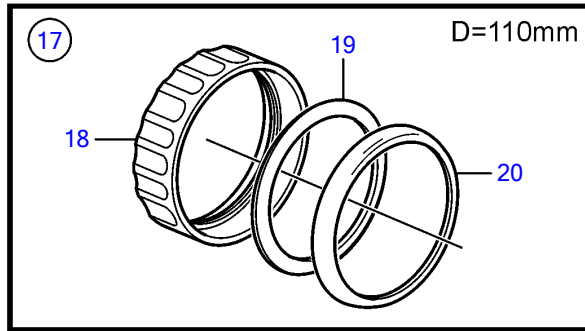

5.7GiE-300-R, 5.7GXIE-320-R

5.7GiE-300-R, 5.7GXIE-320-R

REF	PART NO.	QTY	DESCRIPTION	SEE SEC.	NOTES
1	21509646	1	Tachometer		6000 rpm, Black, replaced by next part number
	21628158	1	Tachometer		6000 rpm, Black
	21509644	1	Tachometer		6000 rpm, White, replaced by next part number
	21628157	1	Tachometer		6000 rpm, White
2	3884843	1	• Wiring harness		
3	21234545	1	Tachometer kit		6000 rpm, Black
	21511183	1	Tachometer kit		6000 rpm, Black
	21234544	1	Tachometer kit		6000 rpm, White, replaced by next part number
	21511180	1	Tachometer kit		
4	874930	1	Speedometer		White 0-40 Knots, 0-45 mph
	874917	1	Speedometer		Black 0-40 knots, 0-45 mph
	881650	1	Speedometer		White 0-60 Knots, 0-70 mph
	881645	1	Speedometer		Black 0-60 knots, 0-70 mph
	3807508	1	Speedometer		Black, 0-45 mph
	3807510	1	Speedometer		Black, 0-70 mph
	3807513	1	Speedometer		White, 0-70 mph
	21265104	1	Speedometer		Unit neutral, D=110mm, Black 0-60 knots
5	874708	1	Mounting kit		Black
6	874449	1	• Attaching ring		
7	874706	1	• Gasket		
8	874447	1	• Ring		
9	3847888	1	Mounting kit		Black
			• Bulletin P-36-9-3	P-36-9-3-EN	New products in the EVC family
10	(3884098)	1	• Attaching ring		Obsolete part
11	3884103	1	• Gasket		
12	3847887	1	• Ring		
13	874732	1	Mounting kit		Chrome
14	874449	1	• Attaching ring		
15	874706	1	• Gasket		
16	874730	1	• Ring		
17	3885216	1	Mounting kit		Chrome
			• Bulletin P-36-9-3	P-36-9-3-EN	New products in the EVC family
18	(3884098)	1	• Attaching ring		Obsolete part
19	3884103	1	• Gasket		
20	3884096	1	• Ring		
21	881612	1	Brace kit		Black
22	881610	2	• Nut		
23	881608	1	• Brace		
24	881609	2	• Stud		
25	874706	1	• Gasket		
26	874447	1	• Ring		
27	881614	1	Brace kit		Chrome
28	881610	2	• Nut		
29	881608	1	• Brace		
30	881609	2	• Stud		
31	874706	1	• Gasket		
32	874730	1	• Ring		
33	3886791	1	X-ring		For flush mounting.
			• Bulletin P-36-9-3	P-36-9-3-EN	New products in the EVC family
34	874844	1	X-ring		For flush mounting.
35	874759	1	Extension cable\verl		L=1000mm
	3807043	1	Extension cable\verl		L=3000mm