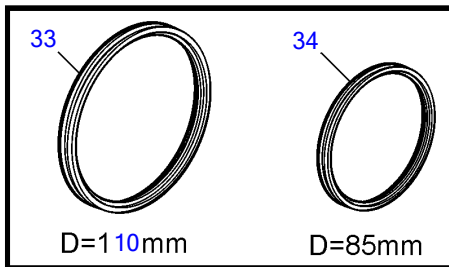

5.7GiE-300-R, 5.7GXIE-320-R

5.7GiE-300-R, 5.7GXIE-320-R

REF	PART NO.	QTY	DESCRIPTION	SEE SEC.	NOTES
1	21509646	1	Tachometer		6000 rpm, Black, replaced by next part number
	21628158	1	Tachometer		6000 rpm, Black
	21509644	1	Tachometer		6000 rpm, White, replaced by next part number
	21628157	1	Tachometer		6000 rpm, White
2	3884843	1	• Wiring harness		
3	21234545	1	Tachometer kit		6000 rpm, Black
	21511183	1	Tachometer kit		6000 rpm, Black
	21234544	1	Tachometer kit		6000 rpm, White, replaced by next part number
	21511180	1	Tachometer kit		
4	874930	1	Speedometer		White 0-40 Knots, 0-45 mph
	874917	1	Speedometer		Black 0-40 knots, 0-45 mph
	881650	1	Speedometer		White 0-60 Knots, 0-70 mph
	881645	1	Speedometer		Black 0-60 knots, 0-70 mph
	3807508	1	Speedometer		Black, 0-45 mph
	3807510	1	Speedometer		Black, 0-70 mph
	3807513	1	Speedometer		White, 0-70 mph
	21265104	1	Speedometer		Unit neutral, D=110mm, Black 0-60 knots
5	874708	1	Mounting kit		Black
6	874449	1	• Attaching ring		
7	874706	1	• Gasket		
8	874447	1	• Ring		
9	3847888	1	Mounting kit		Black
			• Bulletin P-36-9-3	P-36-9-3-EN	New products in the EVC family
10	(3884098)	1	• Attaching ring		Obsolete part
11	3884103	1	• Gasket		
12	3847887	1	• Ring		
13	874732	1	Mounting kit		Chrome
14	874449	1	• Attaching ring		
15	874706	1	• Gasket		
16	874730	1	• Ring		
17	3885216	1	Mounting kit		Chrome
			• Bulletin P-36-9-3	P-36-9-3-EN	New products in the EVC family
18	(3884098)	1	• Attaching ring		Obsolete part
19	3884103	1	• Gasket		
20	3884096	1	• Ring		
21	881612	1	Brace kit		Black
22	881610	2	• Nut		
23	881608	1	• Brace		
24	881609	2	• Stud		
25	874706	1	• Gasket		
26	874447	1	• Ring		
27	881614	1	Brace kit		Chrome
28	881610	2	• Nut		
29	881608	1	• Brace		
30	881609	2	• Stud		
31	874706	1	• Gasket		
32	874730	1	• Ring		
33	3886791	1	X-ring		For flush mounting.
			• Bulletin P-36-9-3	P-36-9-3-EN	New products in the EVC family
34	874844	1	X-ring		For flush mounting.
35	874759	1	Extension cable\verl		L=1000mm
	3807043	1	Extension cable\verl		L=3000mm