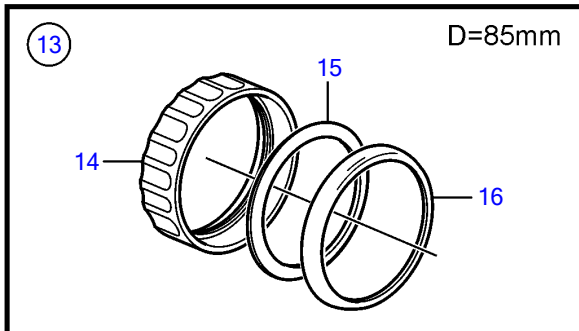

5.7GiE-300-R, 5.7GXIE-320-R

5.7GiE-300-R, 5.7GXIE-320-R

REF	PART NO.	QTY	DESCRIPTION	SEE SEC.	NOTES
1	21509646	1	Tachometer		6000 rpm, Black, replaced by next part number
	21628158	1	Tachometer		6000 rpm, Black
	21509644	1	Tachometer		6000 rpm, White, replaced by next part number
	21628157	1	Tachometer		6000 rpm, White
2	3884843	1	• Wiring harness		
3	21234545	1	Tachometer kit		6000 rpm, Black
	21511183	1	Tachometer kit		6000 rpm, Black
	21234544	1	Tachometer kit		6000 rpm, White, replaced by next part number
	21511180	1	Tachometer kit		
4	874930	1	Speedometer		White 0-40 Knots, 0-45 mph
	874917	1	Speedometer		Black 0-40 knots, 0-45 mph
	881650	1	Speedometer		White 0-60 Knots, 0-70 mph
	881645	1	Speedometer		Black 0-60 knots, 0-70 mph
	3807508	1	Speedometer		Black, 0-45 mph
	3807510	1	Speedometer		Black, 0-70 mph
	3807513	1	Speedometer		White, 0-70 mph
	21265104	1	Speedometer		Unit neutral, D=110mm, Black 0-60 knots
5	874708	1	Mounting kit		Black
6	874449	1	• Attaching ring		
7	874706	1	• Gasket		
8	874447	1	• Ring		
9	3847888	1	Mounting kit		Black
			• Bulletin P-36-9-3	P-36-9-3-EN	New products in the EVC family
10	(3884098)	1	• Attaching ring		Obsolete part
11	3884103	1	• Gasket		
12	3847887	1	• Ring		
13	874732	1	Mounting kit		Chrome
14	874449	1	• Attaching ring		
15	874706	1	• Gasket		
16	874730	1	• Ring		
17	3885216	1	Mounting kit		Chrome
			• Bulletin P-36-9-3	P-36-9-3-EN	New products in the EVC family
18	(3884098)	1	• Attaching ring		Obsolete part
19	3884103	1	• Gasket		
20	3884096	1	• Ring		
21	881612	1	Brace kit		Black
22	881610	2	• Nut		
23	881608	1	• Brace		
24	881609	2	• Stud		
25	874706	1	• Gasket		
26	874447	1	• Ring		
27	881614	1	Brace kit		Chrome
28	881610	2	• Nut		
29	881608	1	• Brace		
30	881609	2	• Stud		
31	874706	1	• Gasket		
32	874730	1	• Ring		
33	3886791	1	X-ring		For flush mounting.
			• Bulletin P-36-9-3	P-36-9-3-EN	New products in the EVC family
34	874844	1	X-ring		For flush mounting.
35	874759	1	Extension cable\verl		L=1000mm
	3807043	1	Extension cable\verl		L=3000mm