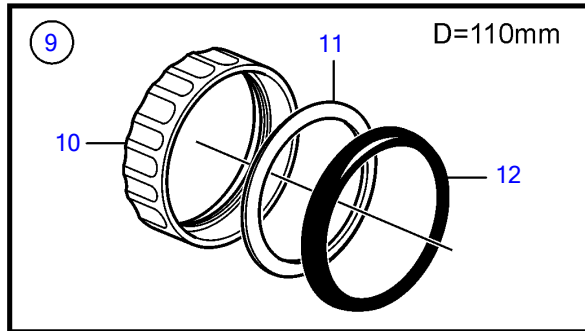

5.7GiE-300-R, 5.7GXIE-320-R

5.7GiE-300-R, 5.7GXIE-320-R

REF	PART NO.	QTY	DESCRIPTION	SEE SEC.	NOTES
1	21509646	1	Tachometer		6000 rpm, Black, replaced by next part number
	21628158	1	Tachometer		6000 rpm, Black
	21509644	1	Tachometer		6000 rpm, White, replaced by next part number
	21628157	1	Tachometer		6000 rpm, White
2	3884843	1	• Wiring harness		
3	21234545	1	Tachometer kit		6000 rpm, Black
	21511183	1	Tachometer kit		6000 rpm, Black
	21234544	1	Tachometer kit		6000 rpm, White, replaced by next part number
	21511180	1	Tachometer kit		
4	874930	1	Speedometer		White 0-40 Knots, 0-45 mph
	874917	1	Speedometer		Black 0-40 knots, 0-45 mph
	881650	1	Speedometer		White 0-60 Knots, 0-70 mph
	881645	1	Speedometer		Black 0-60 knots, 0-70 mph
	3807508	1	Speedometer		Black, 0-45 mph
	3807510	1	Speedometer		Black, 0-70 mph
	3807513	1	Speedometer		White, 0-70 mph
	21265104	1	Speedometer		Unit neutral, D=110mm, Black 0-60 knots
5	874708	1	Mounting kit		Black
6	874449	1	• Attaching ring		
7	874706	1	• Gasket		
8	874447	1	• Ring		
9	3847888	1	Mounting kit		Black
			• Bulletin P-36-9-3	P-36-9-3-EN	New products in the EVC family
10	(3884098)	1	• Attaching ring		Obsolete part
11	3884103	1	• Gasket		
12	3847887	1	• Ring		
13	874732	1	Mounting kit		Chrome
14	874449	1	• Attaching ring		
15	874706	1	• Gasket		
16	874730	1	• Ring		
17	3885216	1	Mounting kit		Chrome
			• Bulletin P-36-9-3	P-36-9-3-EN	New products in the EVC family
18	(3884098)	1	• Attaching ring		Obsolete part
19	3884103	1	• Gasket		
20	3884096	1	• Ring		
21	881612	1	Brace kit		Black
22	881610	2	• Nut		
23	881608	1	• Brace		
24	881609	2	• Stud		
25	874706	1	• Gasket		
26	874447	1	• Ring		
27	881614	1	Brace kit		Chrome
28	881610	2	• Nut		
29	881608	1	• Brace		
30	881609	2	• Stud		
31	874706	1	• Gasket		
32	874730	1	• Ring		
33	3886791	1	X-ring		For flush mounting.
			• Bulletin P-36-9-3	P-36-9-3-EN	New products in the EVC family
34	874844	1	X-ring		For flush mounting.
35	874759	1	Extension cable\verl		L=1000mm
	3807043	1	Extension cable\verl		L=3000mm