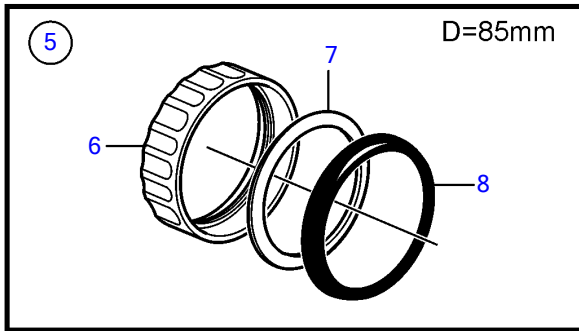

5.7GiE-300-R, 5.7GXIE-320-R

5.7GiE-300-R, 5.7GXIE-320-R

REF	PART NO.	QTY	DESCRIPTION	SEE SEC.	NOTES
1	21509646	1	Tachometer		6000 rpm, Black, replaced by next part number
	21628158	1	Tachometer		6000 rpm, Black
	21509644	1	Tachometer		6000 rpm, White, replaced by next part number
	21628157	1	Tachometer		6000 rpm, White
2	3884843	1	• Wiring harness		
3	21234545	1	Tachometer kit		6000 rpm, Black
	21511183	1	Tachometer kit		6000 rpm, Black
	21234544	1	Tachometer kit		6000 rpm, White, replaced by next part number
	21511180	1	Tachometer kit		
4	874930	1	Speedometer		White 0-40 Knots, 0-45 mph
	874917	1	Speedometer		Black 0-40 knots, 0-45 mph
	881650	1	Speedometer		White 0-60 Knots, 0-70 mph
	881645	1	Speedometer		Black 0-60 knots, 0-70 mph
	3807508	1	Speedometer		Black, 0-45 mph
	3807510	1	Speedometer		Black, 0-70 mph
	3807513	1	Speedometer		White, 0-70 mph
	21265104	1	Speedometer		Unit neutral, D=110mm, Black 0-60 knots
5	874708	1	Mounting kit		Black
6	874449	1	• Attaching ring		
7	874706	1	• Gasket		
8	874447	1	• Ring		
9	3847888	1	Mounting kit		Black
			• Bulletin P-36-9-3	P-36-9-3-EN	New products in the EVC family
10	(3884098)	1	• Attaching ring		Obsolete part
11	3884103	1	• Gasket		
12	3847887	1	• Ring		
13	874732	1	Mounting kit		Chrome
14	874449	1	• Attaching ring		
15	874706	1	• Gasket		
16	874730	1	• Ring		
17	3885216	1	Mounting kit		Chrome
			• Bulletin P-36-9-3	P-36-9-3-EN	New products in the EVC family
18	(3884098)	1	• Attaching ring		Obsolete part
19	3884103	1	• Gasket		
20	3884096	1	• Ring		
21	881612	1	Brace kit		Black
22	881610	2	• Nut		
23	881608	1	• Brace		
24	881609	2	• Stud		
25	874706	1	• Gasket		
26	874447	1	• Ring		
27	881614	1	Brace kit		Chrome
28	881610	2	• Nut		
29	881608	1	• Brace		
30	881609	2	• Stud		
31	874706	1	• Gasket		
32	874730	1	• Ring		
33	3886791	1	X-ring		For flush mounting.
			• Bulletin P-36-9-3	P-36-9-3-EN	New products in the EVC family
34	874844	1	X-ring		For flush mounting.
35	874759	1	Extension cable\verl		L=1000mm
	3807043	1	Extension cable\verl		L=3000mm