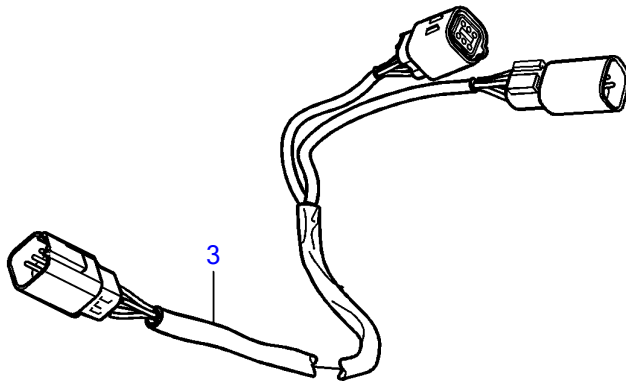

5.7GiE-300-R, 5.7GXiE-320-R

5.7GiE-300-R, 5.7GXIE-320-R

REF	PART NO.	QTY	DESCRIPTION	NOTES
1	21469560	1	Steering wheel hub	
		1	• Steering wheel hub	Molex connectors
2	3841280	1	Steering wheel adjus	Component parts not sold separately
3	21421941	1	Cable, t	6 pin Molex
4	21480272	1	Cable, extension	L=1.5m, 6 pin Molex