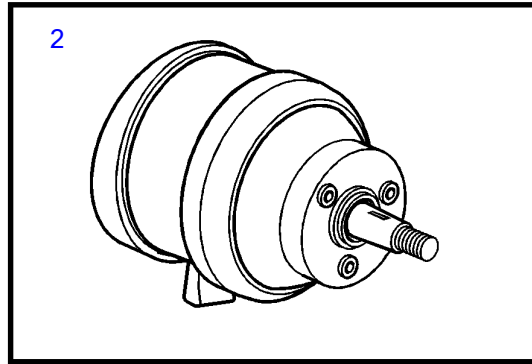

5.7GiE-300-R, 5.7GXiE-320-R

5.7GiE-300-R, 5.7GXIE-320-R

REF	PART NO.	QTY	DESCRIPTION	NOTES
1	21469560	1	Steering wheel hub	
		1	• Steering wheel hub	Molex connectors
2	3841280	1	Steering wheel adjus	Component parts not sold separately
3	21421941	1	Cable, t	6 pin Molex
4	21480272	1	Cable, extension	L=1.5m, 6 pin Molex