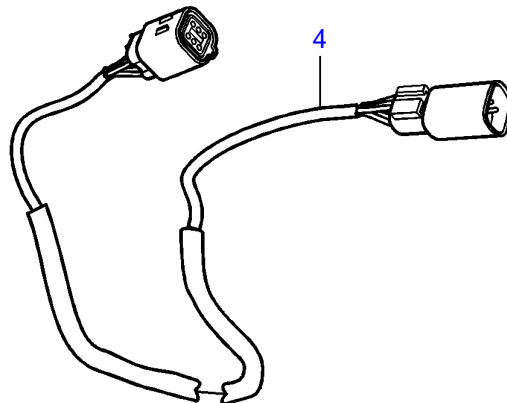

5.7GiE-300-R, 5.7GXiE-320-R

5.7GiE-300-R, 5.7GXIE-320-R

REF	PART NO.	QTY	DESCRIPTION	NOTES
1	21469560	1	Steering wheel hub	
		1	• Steering wheel hub	Molex connectors
2	3841280	1	Steering wheel adjus	Component parts not sold separately
3	21421941	1	Cable, t	6 pin Molex
4	21480272	1	Cable, extension	L=1.5m, 6 pin Molex