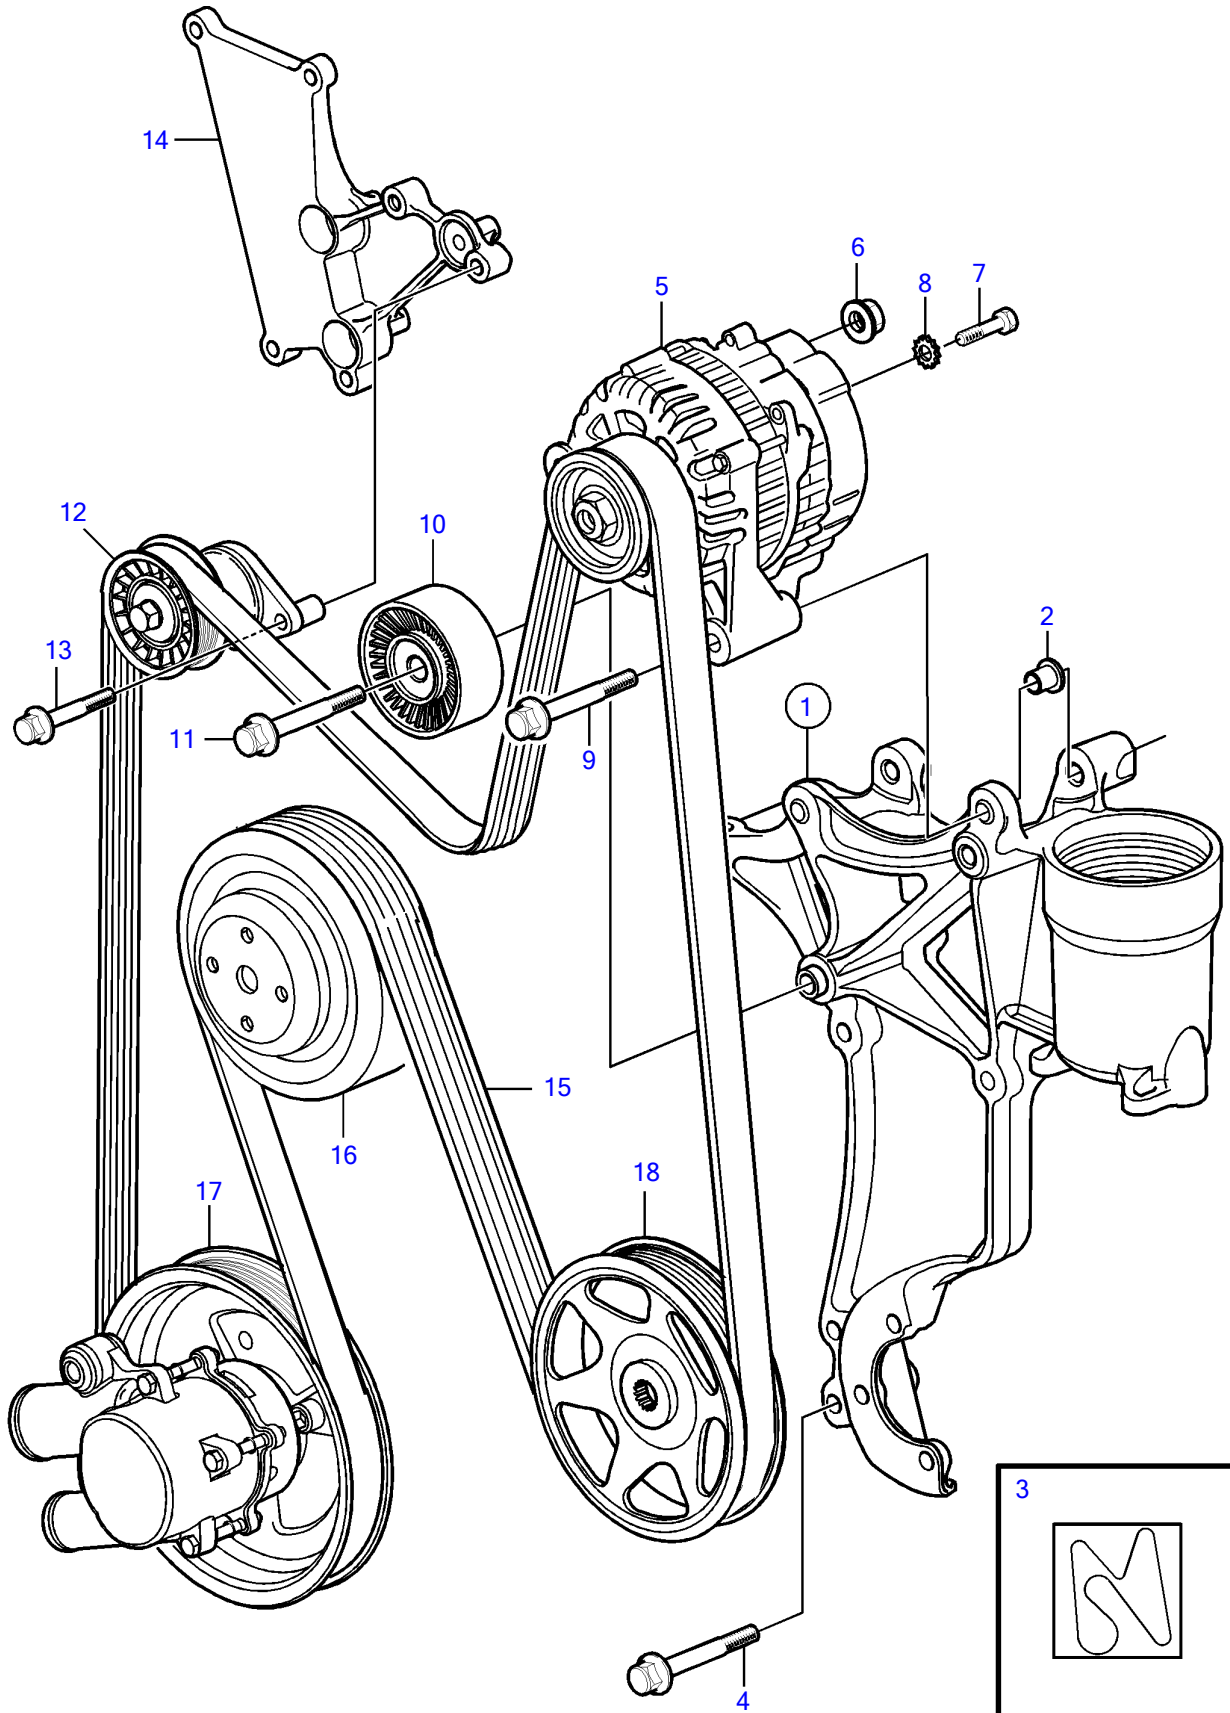

5.7GiE-300-R, 5.7GXIE-320-R

5.7GiE-300-R, 5.7GXIE-320-R

REF	PART NO.	QTY	DESCRIPTION	NOTES
1	21573817	1	Bracket	
2	3863175	2	• Bushing	
3	3863274	1	Decal	
4	3853392	4	Flange screw	
5	3884950	1	Alternator	
6	945408	1	Flange nut	
7	3852208	1	Screw	
8	3852520	1	Washer	
9	947790	2	Flange screw	
10	21585053	1	Idler pulley	
11	21425128		Flange screw	
12	3885250	1	Belt tensioner	
13	3850753	2	Flange screw	
14	21358873	1	Bracket	See "Fuel system" page
15	21399021	1	Belt	
16		1	Pulley, circulation pump	
17		1	Sea water pump	
18		1	Pulley, power steering pump	