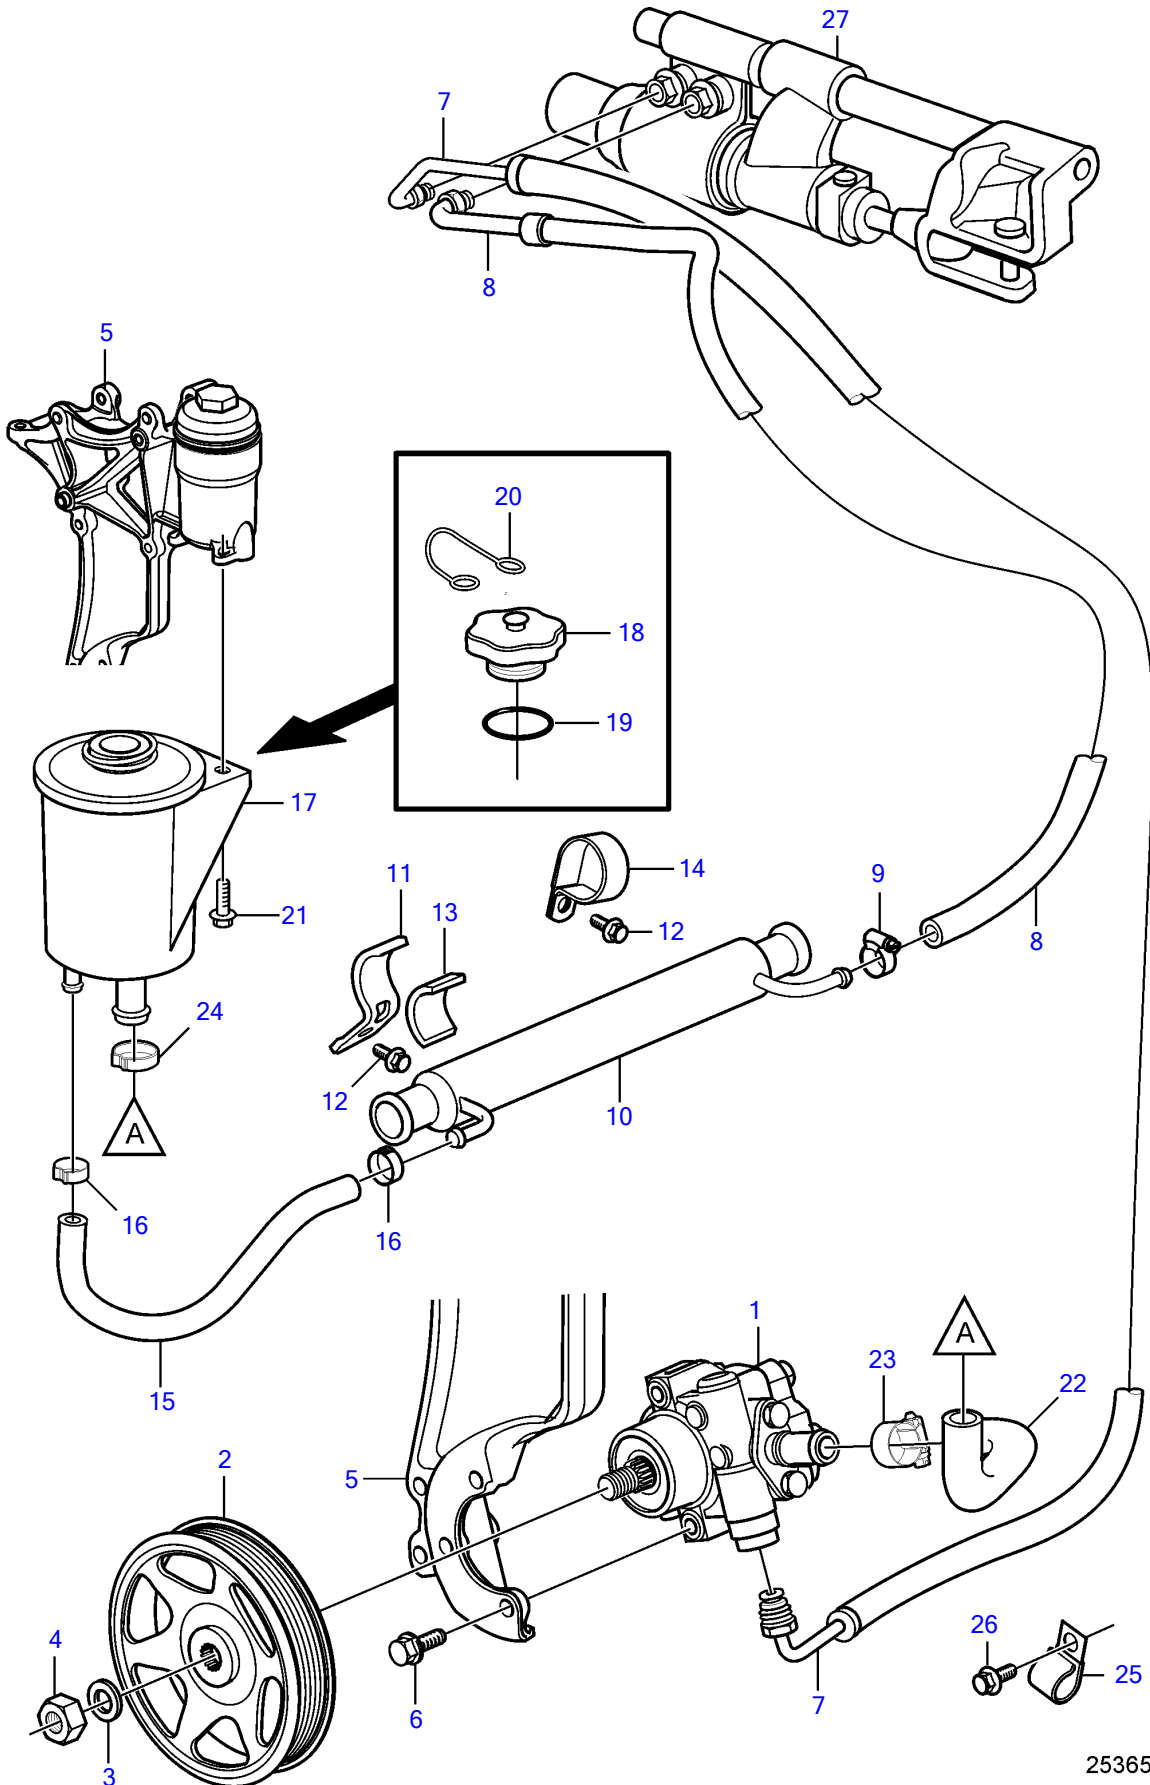

5.7GiE-300-R, 5.7GXIE-320-R

25365

Upd:2014-06-20

25365

47701920-64-36229

5.7GiE-300-R, 5.7GXIE-320-R

REF	PART NO.	QTY	DESCRIPTION	NOTES
1	3887373	1	Power steering pump	
2	3889611	1	Pulley	
3	3889615	1	Washer	
4	3889613	1	Nut	
5	21573817	1	Bracket	
6	3595494	3	Screw	
7	3888739	1	Hose assembly	
8	21452588	1	Hose assembly	
9	3860413	1	Hose clamp	
10	21399019	1	Hydraulic oil cooler	
11	21434106	1	Bracket	Replaced by 3852490
12	3853393	1	Flange screw	
13	21434108	1	Support rubber	
14	3852490	1	Attaching clamp	
15	21399023	1	Hose	
16	982663	2	Hose clamp	
17	3887375	1	Reservoir	
18		1	• Cap	not sold separately
19		1	• O-ring	not sold separately
20		1	• Retainer	not sold separately
21	946544	2	Flange screw	
22	21355283	2	Hose	
23	3853794	2	Hose clamp	
24	980038	1	Hose clamp	replaced by next part number
		1	Hose clamp	
25	(984038)	1	Clamp, J	Obsolete part
26	(3853557)	1	Flange screw	Obsolete part, 3/8" - 16 unc, L=0.75" (19mm)
27		1	Steering cylinder	See drive catalog