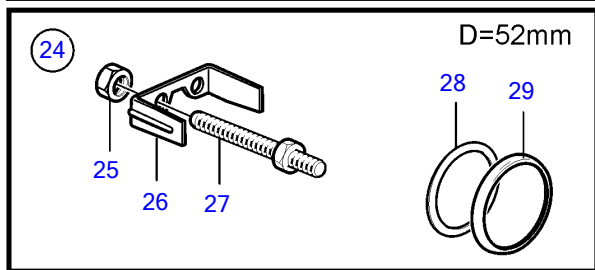

## 5.7GiE-300-R, 5.7GXIE-320-R

REF	PART NO.	QTY	DESCRIPTION	NOTES
1	874919	1	Oil pressure gauge	Black 0-100 psi
	874932	1	Oil pressure gauge	White, 0-100 psi
	874908	1	Oil pressure gauge	Black, 0-7 bar
	874923	1	Oil pressure gauge	White, 0-7 bar
2	3812881	1	Instrument	Black, Analog
	3812911	1	Instrument	White, Analog
3	881648	1	Trimmer	Black, Digital
	881654	1	Trimmer	White, Digital
4	874904	1	Thermometer, coolant water	Black, 0-120°C
	874921	1	Thermometer, coolant water	White, 0-120°C
	874918	1	Thermometer, coolant water	Black, 40-250° f
	874931	1	Thermometer, coolant water	White, 40-250° f
5	881649	1	Voltmeter	12V, Black
	881658	1	Voltmeter	12V, White
6	874915	1	Instrument, alarm	Black
	874927	1	Instrument, alarm	White
7	874914	1	Fuel gauge	Black
	874926	1	Fuel gauge	White
8	3809992	1	Water level gauge, water tank	Black
	3809993	1	Water level gauge, water tank	White
9	3812914	1	Rudder indicator	Black
	3812917	1	Rudder indicator	White
10	874709	1	Mounting kit	Black
11	874450	1	• Attaching ring	
12	874707	1	• Gasket	
13	874448	1	• Ring	
14	874733	1	Mounting kit	Chrome
15	874450	1	• Attaching ring	
16	874707	1	• Gasket	
17	874731	1	• Ring	
18	881611	1	Brace kit	Black
19	881610	2	• Nut	
20	881607	1	• Brace	
21	881609	2	• Stud	
22	874707	1	• Gasket	
23	874448	1	• Ring	
24	881613	1	Brace kit	Chrome
25	881610	2	• Nut	
26	881607	1	• Brace	
27	881609	2	• Stud	
28	874707	1	• Gasket	
29	874731	1	• Ring	
30	874843	1	X-ring	For flush mounting.
31	874759	1	Extension cable\verl	L=1000mm
	3807043	1	Extension cable\verl	L=3000mm
32	3817974	1	Alarm	