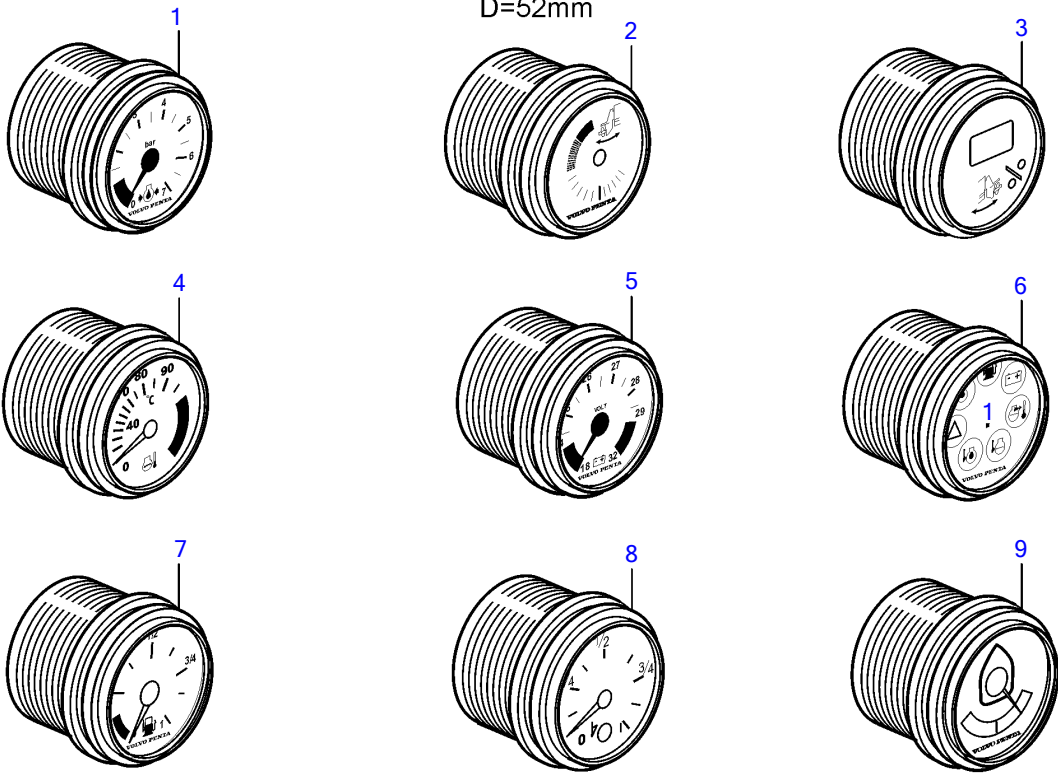

## 5.7GiE-300-R, 5.7GXIE-320-R

REF	PART NO.	QTY	DESCRIPTION	NOTES
1	874919	1	Oil pressure gauge	Black 0-100 psi
	874932	1	Oil pressure gauge	White, 0-100 psi
	874908	1	Oil pressure gauge	Black, 0-7 bar
	874923	1	Oil pressure gauge	White, 0-7 bar
2	3812881	1	Instrument	Black, Analog
	3812911	1	Instrument	White, Analog
3	881648	1	Trimmer	Black, Digital
	881654	1	Trimmer	White, Digital
4	874904	1	Thermometer, coolant water	Black, 0-120°C
	874921	1	Thermometer, coolant water	White, 0-120°C
	874918	1	Thermometer, coolant water	Black, 40-250° f
	874931	1	Thermometer, coolant water	White, 40-250° f
5	881649	1	Voltmeter	12V, Black
	881658	1	Voltmeter	12V, White
6	874915	1	Instrument, alarm	Black
	874927	1	Instrument, alarm	White
7	874914	1	Fuel gauge	Black
	874926	1	Fuel gauge	White
8	3809992	1	Water level gauge, water tank	Black
	3809993	1	Water level gauge, water tank	White
9	3812914	1	Rudder indicator	Black
	3812917	1	Rudder indicator	White
10	874709	1	Mounting kit	Black
11	874450	1	• Attaching ring	
12	874707	1	• Gasket	
13	874448	1	• Ring	
14	874733	1	Mounting kit	Chrome
15	874450	1	• Attaching ring	
16	874707	1	• Gasket	
17	874731	1	• Ring	
18	881611	1	Brace kit	Black
19	881610	2	• Nut	
20	881607	1	• Brace	
21	881609	2	• Stud	
22	874707	1	• Gasket	
23	874448	1	• Ring	
24	881613	1	Brace kit	Chrome
25	881610	2	• Nut	
26	881607	1	• Brace	
27	881609	2	• Stud	
28	874707	1	• Gasket	
29	874731	1	• Ring	
30	874843	1	X-ring	For flush mounting.
31	874759	1	Extension cable\verl	L=1000mm
	3807043	1	Extension cable\verl	L=3000mm
32	3817974	1	Alarm	