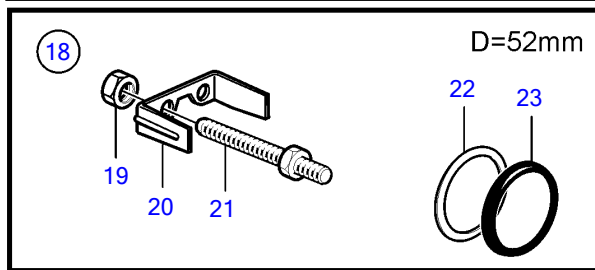

## 5.7GiE-300-R, 5.7GXIE-320-R

REF	PART NO.	QTY	DESCRIPTION	NOTES
1	874919	1	Oil pressure gauge	Black 0-100 psi
	874932	1	Oil pressure gauge	White, 0-100 psi
	874908	1	Oil pressure gauge	Black, 0-7 bar
	874923	1	Oil pressure gauge	White, 0-7 bar
2	3812881	1	Instrument	Black, Analog
	3812911	1	Instrument	White, Analog
3	881648	1	Trimmer	Black, Digital
	881654	1	Trimmer	White, Digital
4	874904	1	Thermometer, coolant water	Black, 0-120°C
	874921	1	Thermometer, coolant water	White, 0-120°C
	874918	1	Thermometer, coolant water	Black, 40-250° f
	874931	1	Thermometer, coolant water	White, 40-250° f
5	881649	1	Voltmeter	12V, Black
	881658	1	Voltmeter	12V, White
6	874915	1	Instrument, alarm	Black
	874927	1	Instrument, alarm	White
7	874914	1	Fuel gauge	Black
	874926	1	Fuel gauge	White
8	3809992	1	Water level gauge, water tank	Black
	3809993	1	Water level gauge, water tank	White
9	3812914	1	Rudder indicator	Black
	3812917	1	Rudder indicator	White
10	874709	1	Mounting kit	Black
11	874450	1	• Attaching ring	
12	874707	1	• Gasket	
13	874448	1	• Ring	
14	874733	1	Mounting kit	Chrome
15	874450	1	• Attaching ring	
16	874707	1	• Gasket	
17	874731	1	• Ring	
18	881611	1	Brace kit	Black
19	881610	2	• Nut	
20	881607	1	• Brace	
21	881609	2	• Stud	
22	874707	1	• Gasket	
23	874448	1	• Ring	
24	881613	1	Brace kit	Chrome
25	881610	2	• Nut	
26	881607	1	• Brace	
27	881609	2	• Stud	
28	874707	1	• Gasket	
29	874731	1	• Ring	
30	874843	1	X-ring	For flush mounting.
31	874759	1	Extension cable\verl	L=1000mm
	3807043	1	Extension cable\verl	L=3000mm
32	3817974	1	Alarm	