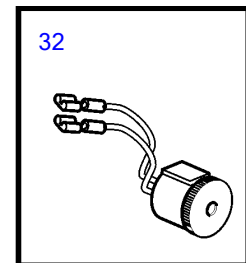

## 5.7GiE-300-R, 5.7GXIE-320-R

REF	PART NO.	QTY	DESCRIPTION	NOTES
1	874919	1	Oil pressure gauge	Black 0-100 psi
	874932	1	Oil pressure gauge	White, 0-100 psi
	874908	1	Oil pressure gauge	Black, 0-7 bar
	874923	1	Oil pressure gauge	White, 0-7 bar
2	3812881	1	Instrument	Black, Analog
	3812911	1	Instrument	White, Analog
3	881648	1	Trimmer	Black, Digital
	881654	1	Trimmer	White, Digital
4	874904	1	Thermometer, coolant water	Black, 0-120°C
	874921	1	Thermometer, coolant water	White, 0-120°C
	874918	1	Thermometer, coolant water	Black, 40-250° f
	874931	1	Thermometer, coolant water	White, 40-250° f
5	881649	1	Voltmeter	12V, Black
	881658	1	Voltmeter	12V, White
6	874915	1	Instrument, alarm	Black
	874927	1	Instrument, alarm	White
7	874914	1	Fuel gauge	Black
	874926	1	Fuel gauge	White
8	3809992	1	Water level gauge, water tank	Black
	3809993	1	Water level gauge, water tank	White
9	3812914	1	Rudder indicator	Black
	3812917	1	Rudder indicator	White
10	874709	1	Mounting kit	Black
11	874450	1	• Attaching ring	
12	874707	1	• Gasket	
13	874448	1	• Ring	
14	874733	1	Mounting kit	Chrome
15	874450	1	• Attaching ring	
16	874707	1	• Gasket	
17	874731	1	• Ring	
18	881611	1	Brace kit	Black
19	881610	2	• Nut	
20	881607	1	• Brace	
21	881609	2	• Stud	
22	874707	1	• Gasket	
23	874448	1	• Ring	
24	881613	1	Brace kit	Chrome
25	881610	2	• Nut	
26	881607	1	• Brace	
27	881609	2	• Stud	
28	874707	1	• Gasket	
29	874731	1	• Ring	
30	874843	1	X-ring	For flush mounting.
31	874759	1	Extension cable\verl	L=1000mm
	3807043	1	Extension cable\verl	L=3000mm
32	3817974	1	Alarm	