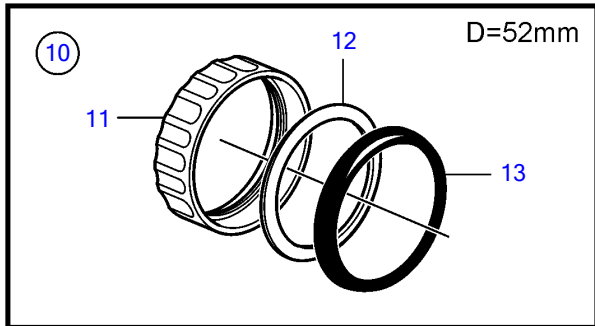

## 5.7GiE-300-R, 5.7GXIE-320-R

REF	PART NO.	QTY	DESCRIPTION	NOTES
1	874919	1	Oil pressure gauge	Black 0-100 psi
	874932	1	Oil pressure gauge	White, 0-100 psi
	874908	1	Oil pressure gauge	Black, 0-7 bar
	874923	1	Oil pressure gauge	White, 0-7 bar
2	3812881	1	Instrument	Black, Analog
	3812911	1	Instrument	White, Analog
3	881648	1	Trimmer	Black, Digital
	881654	1	Trimmer	White, Digital
4	874904	1	Thermometer, coolant water	Black, 0-120°C
	874921	1	Thermometer, coolant water	White, 0-120°C
	874918	1	Thermometer, coolant water	Black, 40-250° f
	874931	1	Thermometer, coolant water	White, 40-250° f
5	881649	1	Voltmeter	12V, Black
	881658	1	Voltmeter	12V, White
6	874915	1	Instrument, alarm	Black
	874927	1	Instrument, alarm	White
7	874914	1	Fuel gauge	Black
	874926	1	Fuel gauge	White
8	3809992	1	Water level gauge, water tank	Black
	3809993	1	Water level gauge, water tank	White
9	3812914	1	Rudder indicator	Black
	3812917	1	Rudder indicator	White
10	874709	1	Mounting kit	Black
11	874450	1	• Attaching ring	
12	874707	1	• Gasket	
13	874448	1	• Ring	
14	874733	1	Mounting kit	Chrome
15	874450	1	• Attaching ring	
16	874707	1	• Gasket	
17	874731	1	• Ring	
18	881611	1	Brace kit	Black
19	881610	2	• Nut	
20	881607	1	• Brace	
21	881609	2	• Stud	
22	874707	1	• Gasket	
23	874448	1	• Ring	
24	881613	1	Brace kit	Chrome
25	881610	2	• Nut	
26	881607	1	• Brace	
27	881609	2	• Stud	
28	874707	1	• Gasket	
29	874731	1	• Ring	
30	874843	1	X-ring	For flush mounting.
31	874759	1	Extension cable\verl	L=1000mm
	3807043	1	Extension cable\verl	L=3000mm
32	3817974	1	Alarm	