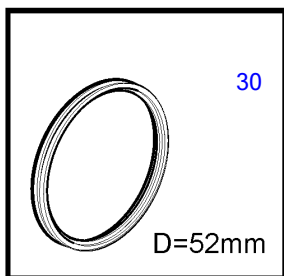

## 5.7GiE-300-R, 5.7GXIE-320-R

REF	PART NO.	QTY	DESCRIPTION	NOTES
1	874919	1	Oil pressure gauge	Black 0-100 psi
	874932	1	Oil pressure gauge	White, 0-100 psi
	874908	1	Oil pressure gauge	Black, 0-7 bar
	874923	1	Oil pressure gauge	White, 0-7 bar
2	3812881	1	Instrument	Black, Analog
	3812911	1	Instrument	White, Analog
3	881648	1	Trimmer	Black, Digital
	881654	1	Trimmer	White, Digital
4	874904	1	Thermometer, coolant water	Black, 0-120°C
	874921	1	Thermometer, coolant water	White, 0-120°C
	874918	1	Thermometer, coolant water	Black, 40-250° f
	874931	1	Thermometer, coolant water	White, 40-250° f
5	881649	1	Voltmeter	12V, Black
	881658	1	Voltmeter	12V, White
6	874915	1	Instrument, alarm	Black
	874927	1	Instrument, alarm	White
7	874914	1	Fuel gauge	Black
	874926	1	Fuel gauge	White
8	3809992	1	Water level gauge, water tank	Black
	3809993	1	Water level gauge, water tank	White
9	3812914	1	Rudder indicator	Black
	3812917	1	Rudder indicator	White
10	874709	1	Mounting kit	Black
11	874450	1	• Attaching ring	
12	874707	1	• Gasket	
13	874448	1	• Ring	
14	874733	1	Mounting kit	Chrome
15	874450	1	• Attaching ring	
16	874707	1	• Gasket	
17	874731	1	• Ring	
18	881611	1	Brace kit	Black
19	881610	2	• Nut	
20	881607	1	• Brace	
21	881609	2	• Stud	
22	874707	1	• Gasket	
23	874448	1	• Ring	
24	881613	1	Brace kit	Chrome
25	881610	2	• Nut	
26	881607	1	• Brace	
27	881609	2	• Stud	
28	874707	1	• Gasket	
29	874731	1	• Ring	
30	874843	1	X-ring	For flush mounting.
31	874759	1	Extension cable\verl	L=1000mm
	3807043	1	Extension cable\verl	L=3000mm
32	3817974	1	Alarm	