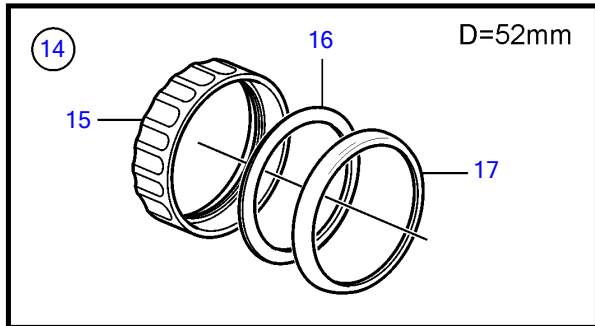

## 5.7GiE-300-R, 5.7GXIE-320-R

REF	PART NO.	QTY	DESCRIPTION	NOTES
1	874919	1	Oil pressure gauge	Black 0-100 psi
	874932	1	Oil pressure gauge	White, 0-100 psi
	874908	1	Oil pressure gauge	Black, 0-7 bar
	874923	1	Oil pressure gauge	White, 0-7 bar
2	3812881	1	Instrument	Black, Analog
	3812911	1	Instrument	White, Analog
3	881648	1	Trimmer	Black, Digital
	881654	1	Trimmer	White, Digital
4	874904	1	Thermometer, coolant water	Black, 0-120°C
	874921	1	Thermometer, coolant water	White, 0-120°C
	874918	1	Thermometer, coolant water	Black, 40-250° f
	874931	1	Thermometer, coolant water	White, 40-250° f
5	881649	1	Voltmeter	12V, Black
	881658	1	Voltmeter	12V, White
6	874915	1	Instrument, alarm	Black
	874927	1	Instrument, alarm	White
7	874914	1	Fuel gauge	Black
	874926	1	Fuel gauge	White
8	3809992	1	Water level gauge, water tank	Black
	3809993	1	Water level gauge, water tank	White
9	3812914	1	Rudder indicator	Black
	3812917	1	Rudder indicator	White
10	874709	1	Mounting kit	Black
11	874450	1	• Attaching ring	
12	874707	1	• Gasket	
13	874448	1	• Ring	
14	874733	1	Mounting kit	Chrome
15	874450	1	• Attaching ring	
16	874707	1	• Gasket	
17	874731	1	• Ring	
18	881611	1	Brace kit	Black
19	881610	2	• Nut	
20	881607	1	• Brace	
21	881609	2	• Stud	
22	874707	1	• Gasket	
23	874448	1	• Ring	
24	881613	1	Brace kit	Chrome
25	881610	2	• Nut	
26	881607	1	• Brace	
27	881609	2	• Stud	
28	874707	1	• Gasket	
29	874731	1	• Ring	
30	874843	1	X-ring	For flush mounting.
31	874759	1	Extension cable\verl	L=1000mm
	3807043	1	Extension cable\verl	L=3000mm
32	3817974	1	Alarm	