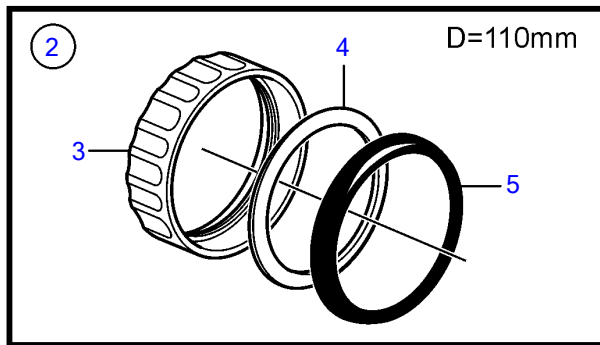

5.7GiE-300-R, 5.7GXIE-320-R

D=110mm

## 5.7GiE-300-R, 5.7GXIE-320-R

REF	PART NO.	QTY	DESCRIPTION	SEE SEC.	NOTES
1	3885214	1	Instrument		Oil pressure, coolant temp, fuel level, volt meter, White
			• Bulletin P-36-9-3	P-36-9-3-EN	New products in the EVC family
1	3885215	1	Instrument		Trim (analog), coolant temp, fuel level, volt meter, White
			• Bulletin P-36-9-3	P-36-9-3-EN	New products in the EVC family
1	3847876	1	Instrument		Oil pressure, coolant temp, fuel level, volt meter, Black
			• Bulletin P-36-9-3	P-36-9-3-EN	New products in the EVC family
1	3847879	1	Instrument		Trim (analog), coolant temp, fuel level, volt meter, Black
			• Bulletin P-36-9-3	P-36-9-3-EN	New products in the EVC family
2	3847888	1	Mounting kit		Black
			• Bulletin P-36-9-3	P-36-9-3-EN	New products in the EVC family
3	(3884098)	1	• Attaching ring		Obsolete part
4	3884103	1	• Gasket		
5	3847887	1	• Ring		
6	3885216	1	Mounting kit		Chrome
			• Bulletin P-36-9-3	P-36-9-3-EN	New products in the EVC family
7	(3884098)	1	• Attaching ring		Obsolete part
8	3884103	1	• Gasket		
9	3884096	1	• Ring		
10	3886791	1	X-ring		For flush mounting.
			• Bulletin P-36-9-3	P-36-9-3-EN	New products in the EVC family
11	874759	1	Extension cable\verl		L=1000mm
	3807043	1	Extension cable\verl		L=3000mm