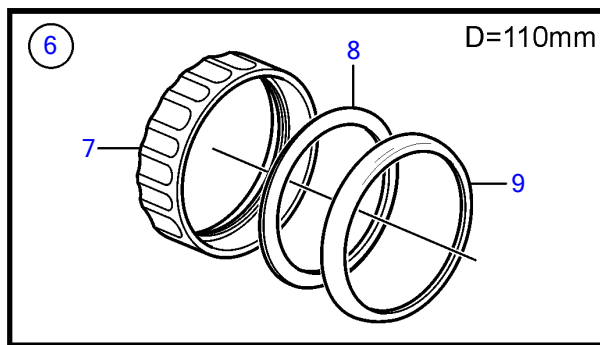

5.7GiE-300-R, 5.7GXIE-320-R

D=110mm

## 5.7GiE-300-R, 5.7GXIE-320-R

REF	PART NO.	QTY	DESCRIPTION	SEE SEC.	NOTES
1	3885214	1	Instrument		Oil pressure, coolant temp, fuel level, volt meter, White
			• Bulletin P-36-9-3	P-36-9-3-EN	New products in the EVC family
1	3885215	1	Instrument		Trim (analog), coolant temp, fuel level, volt meter, White
			• Bulletin P-36-9-3	P-36-9-3-EN	New products in the EVC family
1	3847876	1	Instrument		Oil pressure, coolant temp, fuel level, volt meter, Black
			• Bulletin P-36-9-3	P-36-9-3-EN	New products in the EVC family
1	3847879	1	Instrument		Trim (analog), coolant temp, fuel level, volt meter, Black
			• Bulletin P-36-9-3	P-36-9-3-EN	New products in the EVC family
2	3847888	1	Mounting kit		Black
			• Bulletin P-36-9-3	P-36-9-3-EN	New products in the EVC family
3	(3884098)	1	• Attaching ring		Obsolete part
4	3884103	1	• Gasket		
5	3847887	1	• Ring		
6	3885216	1	Mounting kit		Chrome
			• Bulletin P-36-9-3	P-36-9-3-EN	New products in the EVC family
7	(3884098)	1	• Attaching ring		Obsolete part
8	3884103	1	• Gasket		
9	3884096	1	• Ring		
10	3886791	1	X-ring		For flush mounting.
			• Bulletin P-36-9-3	P-36-9-3-EN	New products in the EVC family
11	874759	1	Extension cable\verl		L=1000mm
	3807043	1	Extension cable\verl		L=3000mm