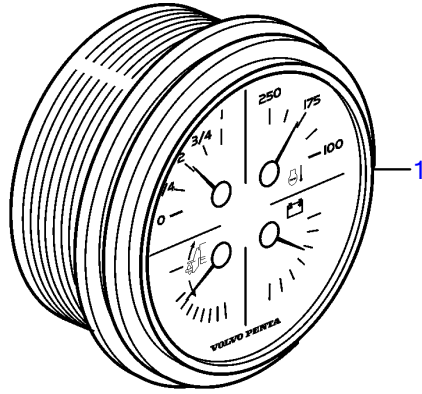

5.7GiE-300-R, 5.7GXIE-320-R

D=110mm

## 5.7GiE-300-R, 5.7GXIE-320-R

REF	PART NO.	QTY	DESCRIPTION	SEE SEC.	NOTES
1	3885214	1	Instrument		Oil pressure, coolant temp, fuel level, volt meter, White
			• Bulletin P-36-9-3	P-36-9-3-EN	New products in the EVC family
1	3885215	1	Instrument		Trim (analog), coolant temp, fuel level, volt meter, White
			• Bulletin P-36-9-3	P-36-9-3-EN	New products in the EVC family
1	3847876	1	Instrument		Oil pressure, coolant temp, fuel level, volt meter, Black
			• Bulletin P-36-9-3	P-36-9-3-EN	New products in the EVC family
1	3847879	1	Instrument		Trim (analog), coolant temp, fuel level, volt meter, Black
			• Bulletin P-36-9-3	P-36-9-3-EN	New products in the EVC family
2	3847888	1	Mounting kit		Black
			• Bulletin P-36-9-3	P-36-9-3-EN	New products in the EVC family
3	(3884098)	1	• Attaching ring		Obsolete part
4	3884103	1	• Gasket		
5	3847887	1	• Ring		
6	3885216	1	Mounting kit		Chrome
			• Bulletin P-36-9-3	P-36-9-3-EN	New products in the EVC family
7	(3884098)	1	• Attaching ring		Obsolete part
8	3884103	1	• Gasket		
9	3884096	1	• Ring		
10	3886791	1	X-ring		For flush mounting.
			• Bulletin P-36-9-3	P-36-9-3-EN	New products in the EVC family
11	874759	1	Extension cable\verl		L=1000mm
	3807043	1	Extension cable\verl		L=3000mm