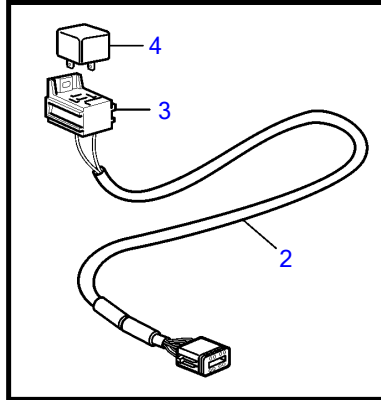

5.7GiE-300-R, 5.7GXIE-320-R

26413