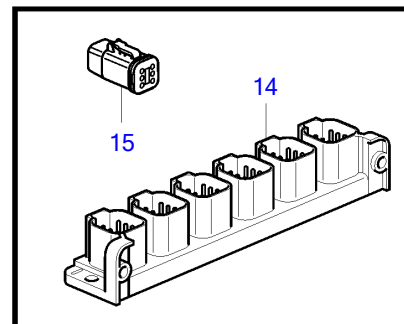

5.7GiE-300-R, 5.7GXIE-320-R

26413