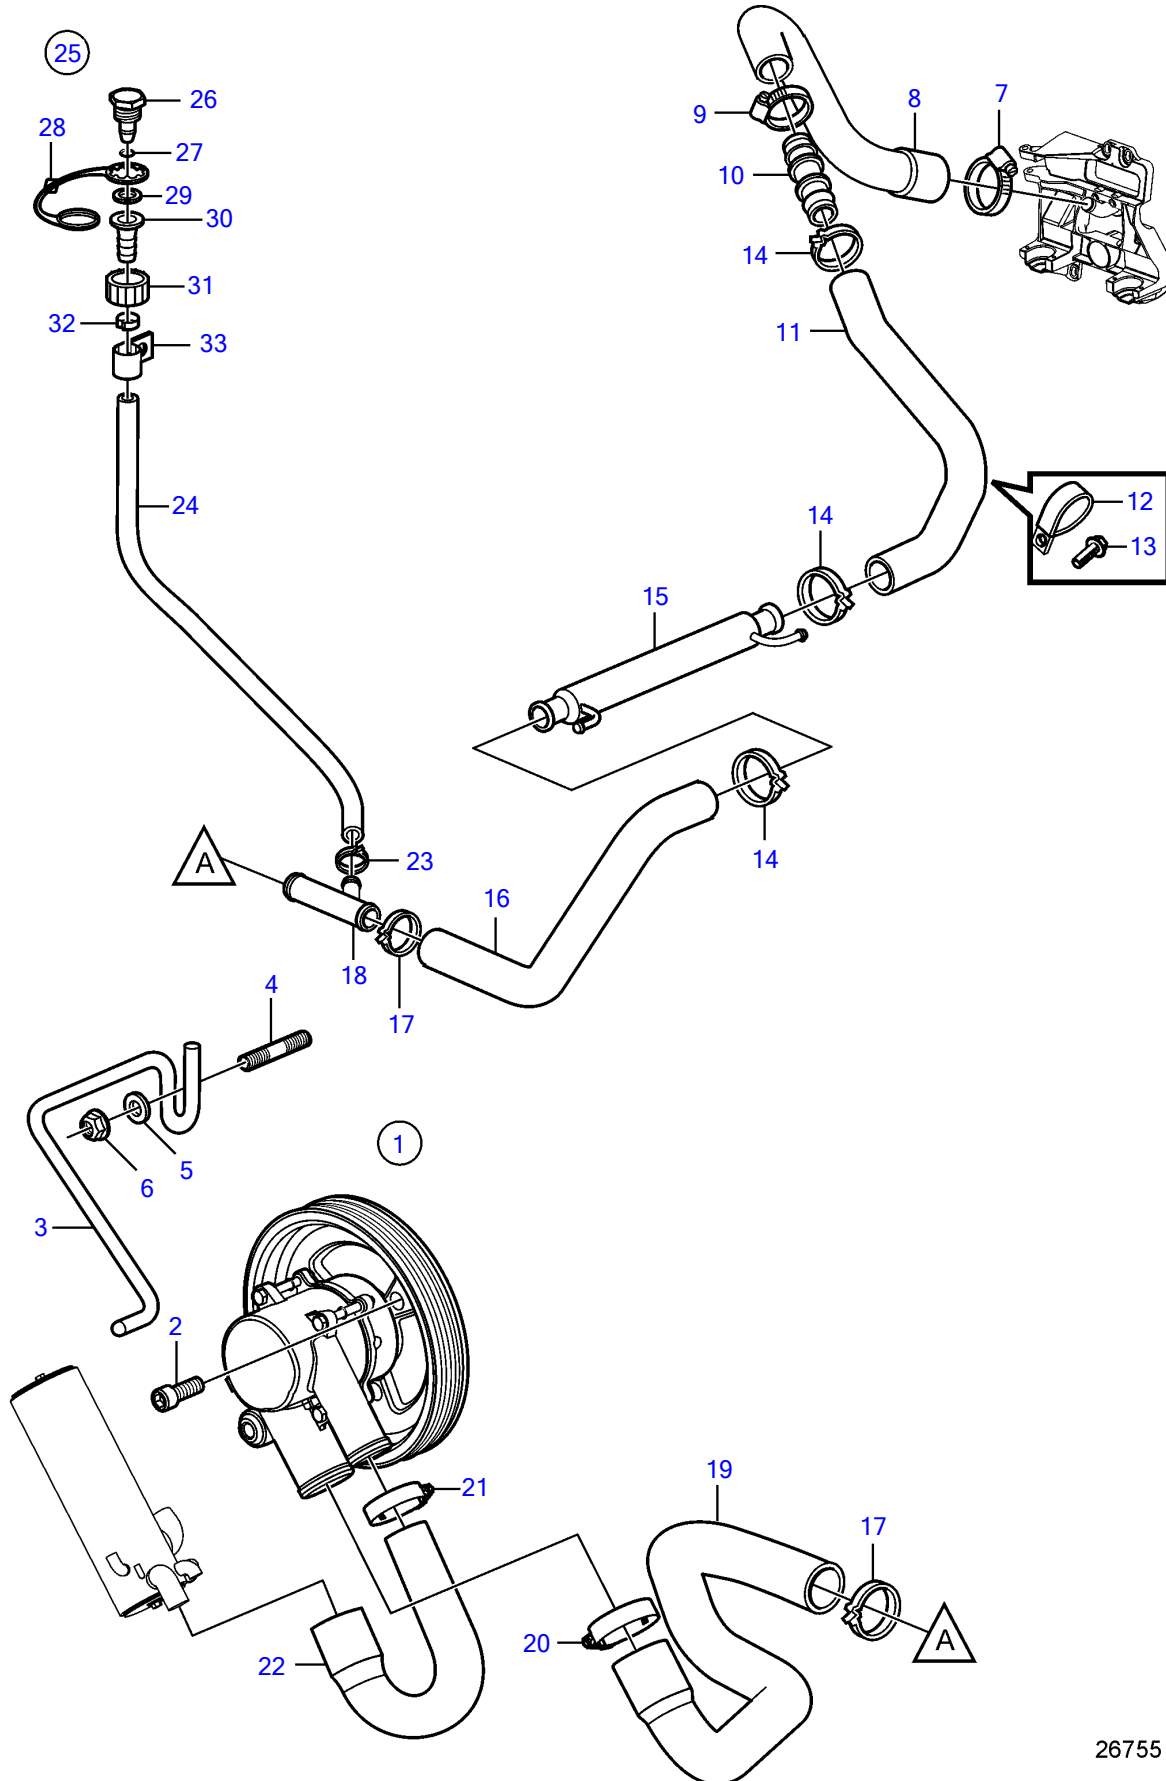

5.7GiE-300-R, 5.7GXIE-320-R

26755

5.7GiE-300-R, 5.7GXIE-320-R

REF	PART NO.	QTY	DESCRIPTION	NOTES
1	21212799	1	Pump	
2	3857939	3	Screw	
3	3817688	1	Bracket	
4	941814	2	Stud	
5	980933	2	Washer	
6	3857181	2	Flange lock nut	
7	3812302	1	Hose clamp	
8	21340837	1	Hose	
9	3863444	2	Hose clamp	
10	21429137	1	Connector	
11	21429139	1	Hose	
12	3853312	2	Clamp	replaced by next part number
	21619466	2	Attaching clamp	
13	(3853557)	2	Flange screw	Obsolete part, 3/8" - 16 unc, L=0.75" (19mm)
14	982645	3	Clamp	
15	21399019	1	Hydraulic oil cooler	
16	21545763	1	Hose	
17	982645	2	Clamp	
18	3862699	1	T-pipe	
19	21517955	1	Hose	
20	3863440	1	Hose clamp	
21	3852602	1	Hose clamp	
22	3817818	1	Hose, heat exchanger	
23	983168	1	Hose clamp	
24	3860747	1	Hose	
25	3807440	1	Connector	
26		1	• Cap	not sold separately
27	942978	1	• O-ring	
28	3862082	1	• Retainer	
29	3807664	1	• Washer	
30		1	• Connector	not sold separately
31		1	• Connector	not sold separately
32	983168	1	Hose clamp	
33	3862891	1	Attaching clamp	