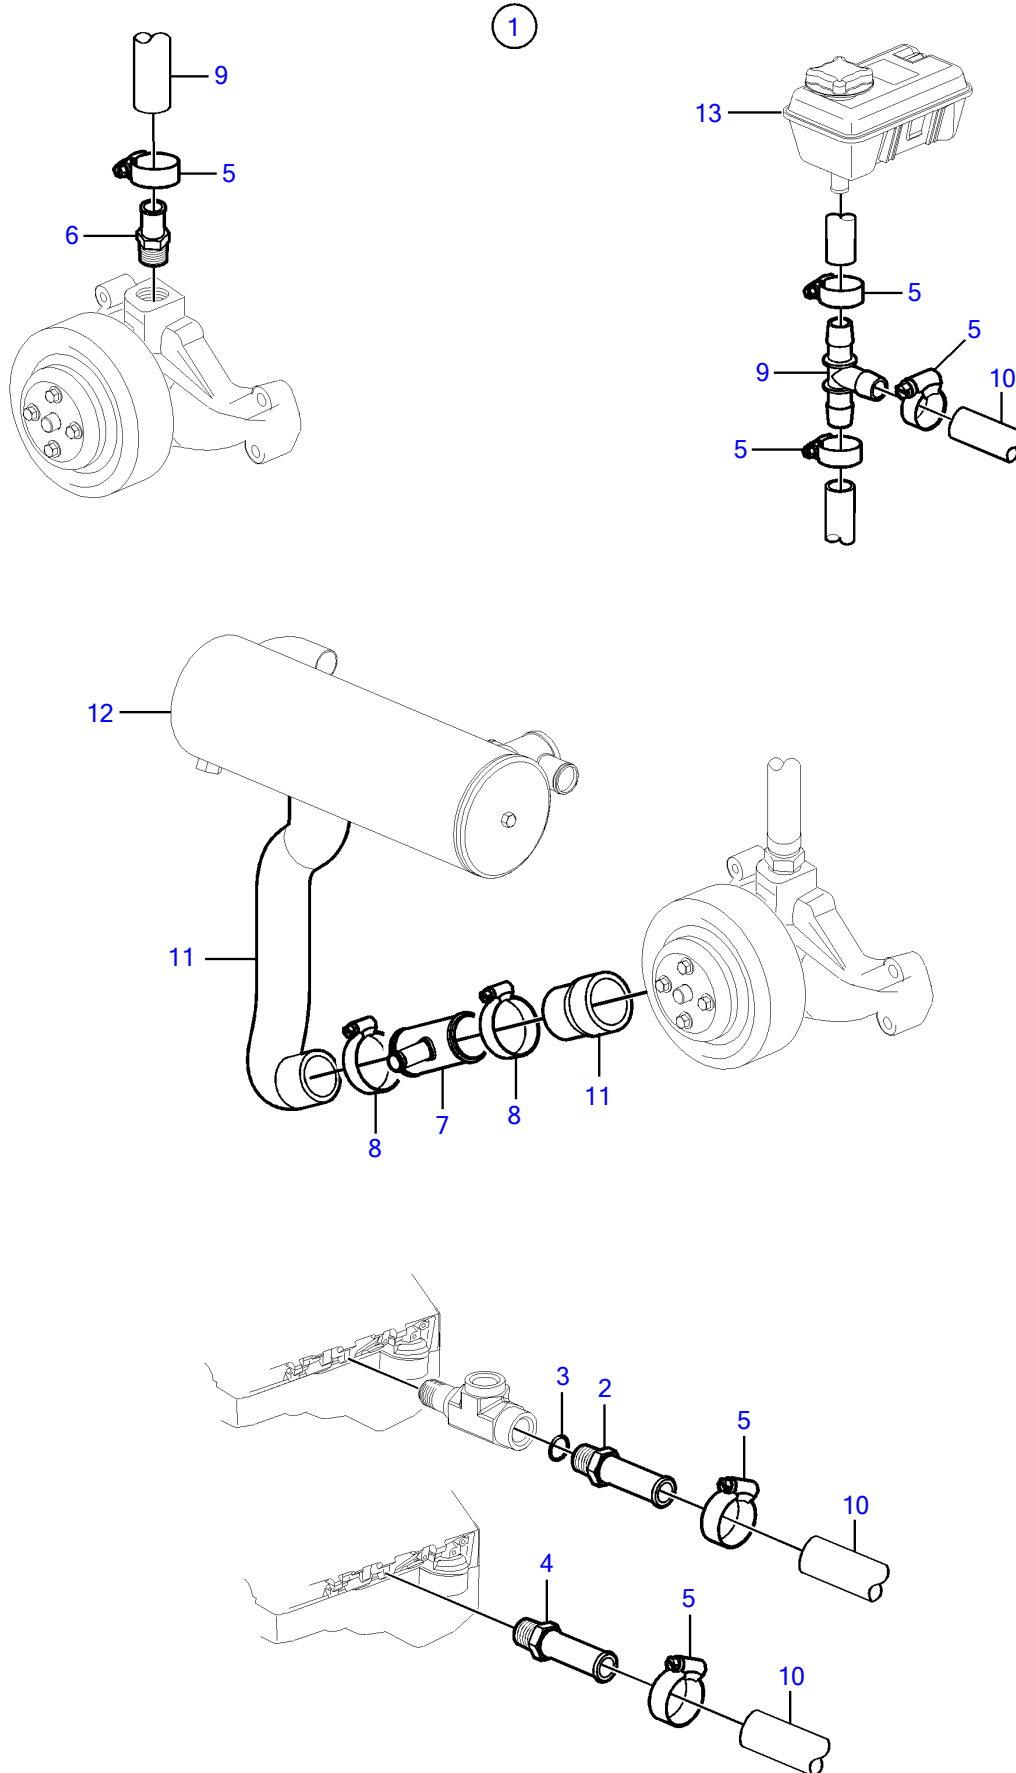

5.7GiE-300-R, 5.7GXIE-320-R

5.7GiE-300-R, 5.7GXIE-320-R

| REF | PART NO. | QTY | DESCRIPTION | NOTES |
|-----|----------|-----|-------------------|--|
| 1 | 21527832 | 1 | Kit | Kit has other parts that are not used on this engine |
| 2 | 40005443 | 1 | • Nipple | 7/16" - 14 unc |
| 3 | 976970 | 1 | • • O-ring | |
| 4 | 856483 | 1 | • Hose connection | 1/4"-18 NPTF |
| 5 | 3852602 | 4 | • Hose clamp | |
| 6 | 3818035 | 1 | • Fitting | |
| 7 | 3863068 | 1 | • T-pipe | |
| 8 | 3854978 | 2 | • Hose clamp | |
| 9 | 3860613 | 1 | • T-nipple | |
| 10 | | X | Hose, heater | Hose not supplied with kit. |
| 11 | | X | Hose | Cut, Circulation pump to heat exchanger |
| 12 | | X | Heat exchanger | |
| 13 | | X | Expansion tank | |