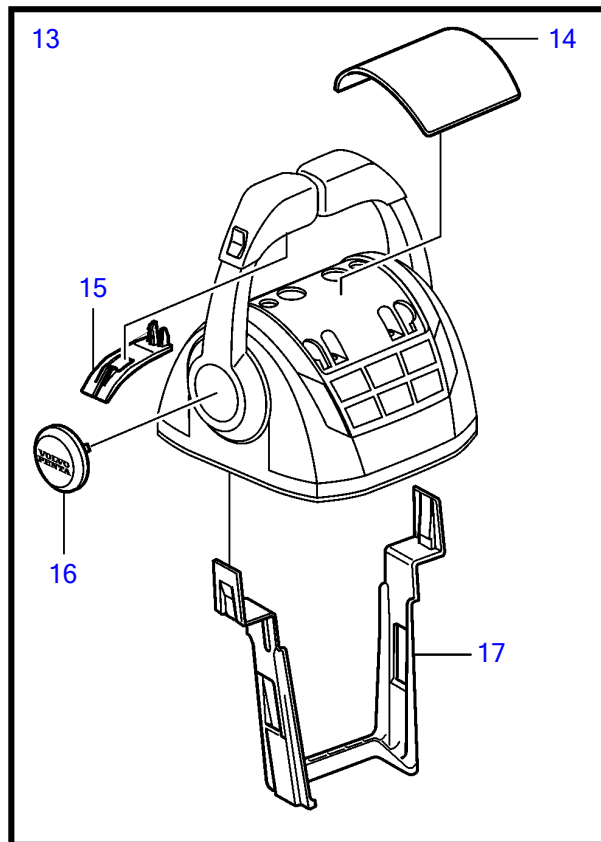

5.7GiE-300-R, 5.7GXIE-320-R

5.7GiE-300-R, 5.7GXIE-320-R

REF	PART NO.	QTY	DESCRIPTION	NOTES
1	21275311	1	Control lever	
	3586259	2	Software	Vodia-programming. This p/n can not be ordered, but will be used for invoicing.
	3586261	2	Software	Warehouse programming. This p/n can not be ordered, but will be used for invoicing.
2	21526920	1	• Spare parts kit, position sensor	
3		1	• • Tensioner	M14
4		1	• • Spring	
5		1	• • Pin	
6	21526948	1	• Kit, mounting bracket	
7	995042	4	• • Hex. socket screw	
8	994821	4	• • Hex. socket screw	
9	(21461704)	1	• • Bracket	Obsolete part
10		1	• • Gasket	
11	940275	4	• • Washer	
12	984456	4	• • Lock nut	
13	21527169	1	• Kit, plastic parts	
14	(21461681)	1	• • Cover	Obsolete part
15		2	• • Handle	
16		2	• • Hub cap	
17	21461675	1	Cable holder	

47701920-27-36143

25284

Upd:2014-06-20

5.7GiE-300-R, 5.7GXIE-320-R

VOLVO
PENTA