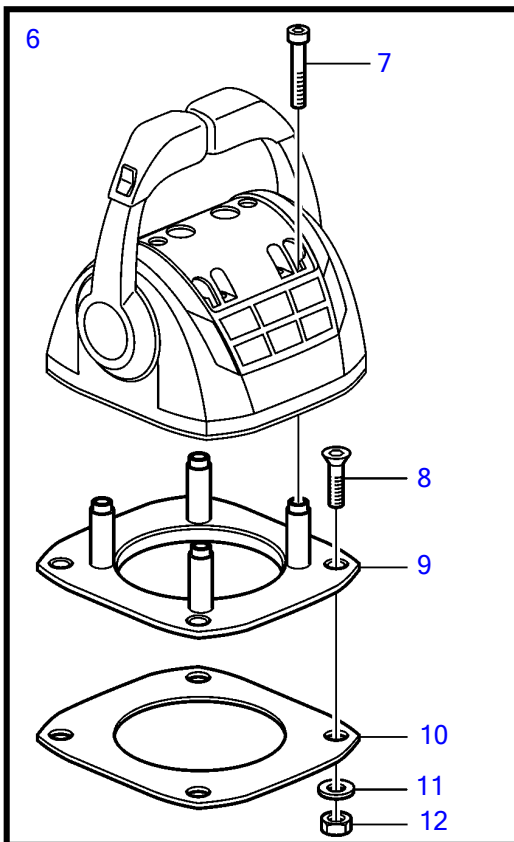

5.7GiE-300-R, 5.7GXIE-320-R

5.7GiE-300-R, 5.7GXIE-320-R

REF	PART NO.	QTY	DESCRIPTION	NOTES
1	21275311	1	Control lever	
	3586259	2	Software	Vodia-programming. This p/n can not be ordered, but will be used for invoicing.
	3586261	2	Software	Warehouse programming. This p/n can not be ordered, but will be used for invoicing.
2	21526920	1	• Spare parts kit, position sensor	
3		1	• • Tensioner	M14
4		1	• • Spring	
5		1	• • Pin	
6	21526948	1	• Kit, mounting bracket	
7	995042	4	• • Hex. socket screw	
8	994821	4	• • Hex. socket screw	
9	(21461704)	1	• • Bracket	Obsolete part
10		1	• • Gasket	
11	940275	4	• • Washer	
12	984456	4	• • Lock nut	
13	21527169	1	• Kit, plastic parts	
14	(21461681)	1	• • Cover	Obsolete part
15		2	• • Handle	
16		2	• • Hub cap	
17	21461675	1	Cable holder	

47701920-27-36143

25284

Upd:2014-06-20

5.7GiE-300-R, 5.7GXIE-320-R

VOLVO
PENTA