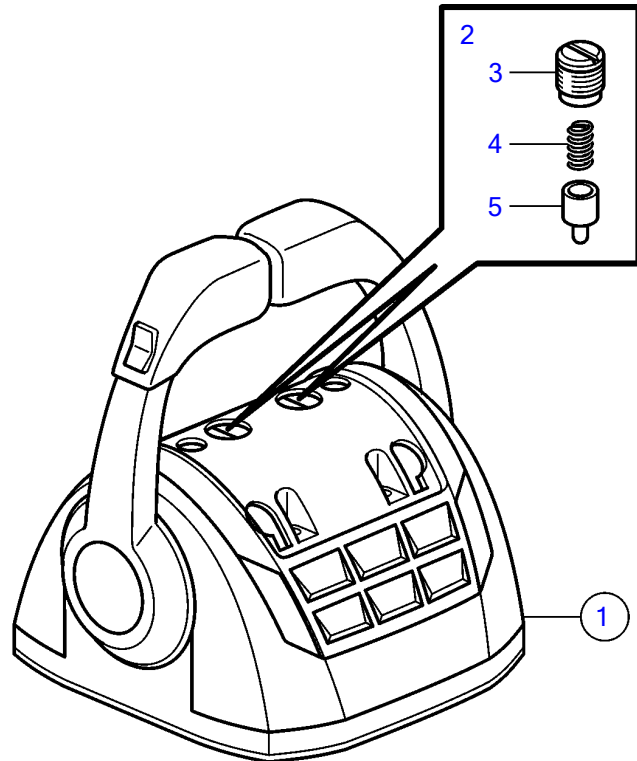

5.7GiE-300-R, 5.7GXIE-320-R

5.7GiE-300-R, 5.7GXIE-320-R

REF	PART NO.	QTY	DESCRIPTION	NOTES
1	21275311	1	Control lever	
	3586259	2	Software	Vodia-programming. This p/n can not be ordered, but will be used for invoicing.
	3586261	2	Software	Warehouse programming. This p/n can not be ordered, but will be used for invoicing.
2	21526920	1	• Spare parts kit, position sensor	
3		1	• • Tensioner	M14
4		1	• • Spring	
5		1	• • Pin	
6	21526948	1	• Kit, mounting bracket	
7	995042	4	• • Hex. socket screw	
8	994821	4	• • Hex. socket screw	
9	(21461704)	1	• • Bracket	Obsolete part
10		1	• • Gasket	
11	940275	4	• • Washer	
12	984456	4	• • Lock nut	
13	21527169	1	• Kit, plastic parts	
14	(21461681)	1	• • Cover	Obsolete part
15		2	• • Handle	
16		2	• • Hub cap	
17	21461675	1	Cable holder	