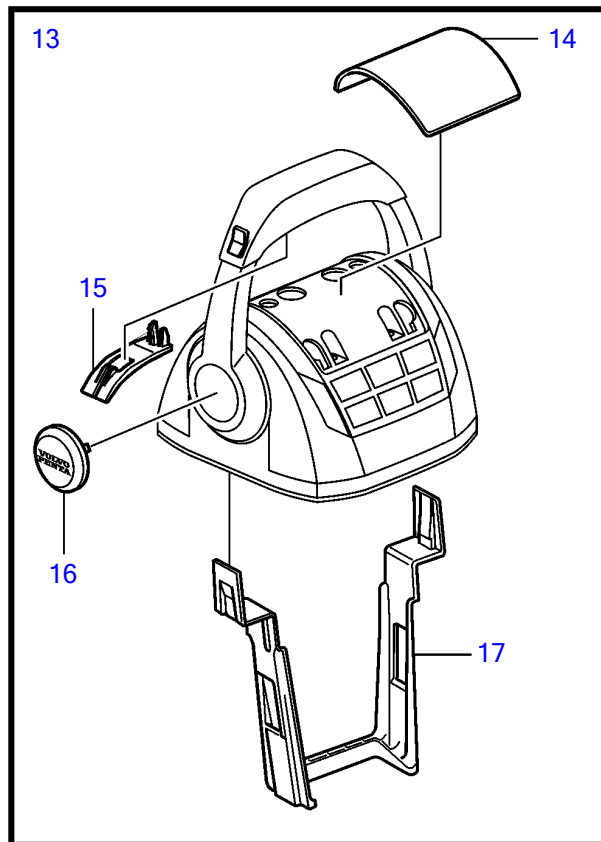

5.7GiE-300-R, 5.7GXIE-320-R

5.7GiE-300-R, 5.7GXIE-320-R

REF	PART NO.	QTY	DESCRIPTION	NOTES
1	21275308	1	Control lever	
	3586259	1	Software	Vodia-programming. This p/n can not be ordered, but will be used for invoicing.
	3586261	1	Software	Warehouse programming. This p/n can not be ordered, but will be used for invoicing.
2	21526920	1	• Spare parts kit, position sensor	
3		1	• • Tensioner	
4		1	• • Spring	
5		1	• • Pin	
6	21526948	1	• Kit, mounting bracket	
7	995042	4	• • Hex. socket screw	
8	994821	4	• • Hex. socket screw	
9	(21461704)	1	• • Bracket	Obsolete part
10		1	• • Gasket	
11	940275	4	• • Washer	
12	984456	4	• • Lock nut	
13	21527169	1	• Kit, plastic parts	
14	(21461681)	1	• • Cover	Obsolete part
15		2	• • Handle	
16		2	• • Hub cap	
17	21461675	1	Cable holder	

47701920-27-36142

25283

Upd:2014-06-20

5.7GiE-300-R, 5.7GXIE-320-R

VOLVO
PENTA