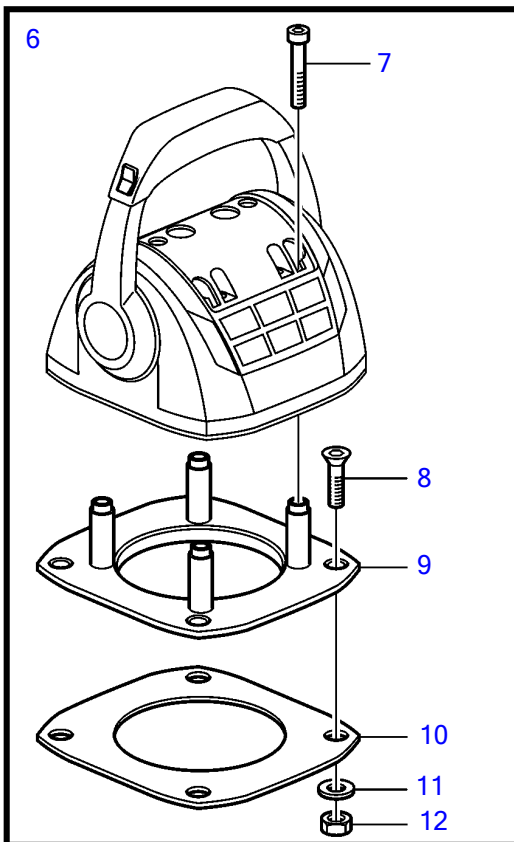

5.7GiE-300-R, 5.7GXIE-320-R

5.7GiE-300-R, 5.7GXIE-320-R

REF	PART NO.	QTY	DESCRIPTION	NOTES
1	21275308	1	Control lever	
	3586259	1	Software	Vodia-programming. This p/n can not be ordered, but will be used for invoicing.
	3586261	1	Software	Warehouse programming. This p/n can not be ordered, but will be used for invoicing.
2	21526920	1	• Spare parts kit, position sensor	
3		1	• • Tensioner	
4		1	• • Spring	
5		1	• • Pin	
6	21526948	1	• Kit, mounting bracket	
7	995042	4	• • Hex. socket screw	
8	994821	4	• • Hex. socket screw	
9	(21461704)	1	• • Bracket	Obsolete part
10		1	• • Gasket	
11	940275	4	• • Washer	
12	984456	4	• • Lock nut	
13	21527169	1	• Kit, plastic parts	
14	(21461681)	1	• • Cover	Obsolete part
15		2	• • Handle	
16		2	• • Hub cap	
17	21461675	1	Cable holder	

47701920-27-36142

25283

Upd:2014-06-20

5.7GiE-300-R, 5.7GXIE-320-R

VOLVO
PENTA