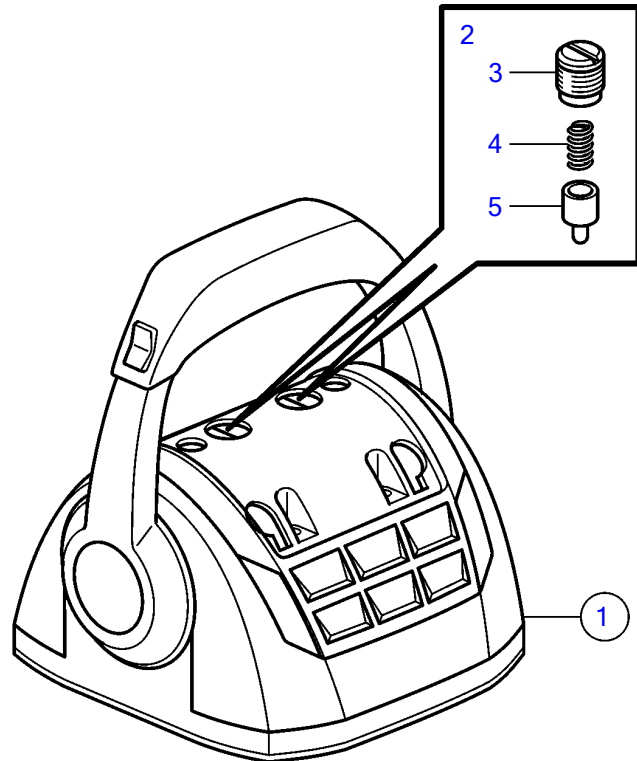

5.7GiE-300-R, 5.7GXIE-320-R

5.7GiE-300-R, 5.7GXIE-320-R

REF	PART NO.	QTY	DESCRIPTION	NOTES
1	21275308	1	Control lever	
	3586259	1	Software	Vodia-programming. This p/n can not be ordered, but will be used for invoicing.
	3586261	1	Software	Warehouse programming. This p/n can not be ordered, but will be used for invoicing.
2	21526920	1	• Spare parts kit, position sensor	
3		1	• • Tensioner	
4		1	• • Spring	
5		1	• • Pin	
6	21526948	1	• Kit, mounting bracket	
7	995042	4	• • Hex. socket screw	
8	994821	4	• • Hex. socket screw	
9	(21461704)	1	• • Bracket	Obsolete part
10		1	• • Gasket	
11	940275	4	• • Washer	
12	984456	4	• • Lock nut	
13	21527169	1	• Kit, plastic parts	
14	(21461681)	1	• • Cover	Obsolete part
15		2	• • Handle	
16		2	• • Hub cap	
17	21461675	1	Cable holder	