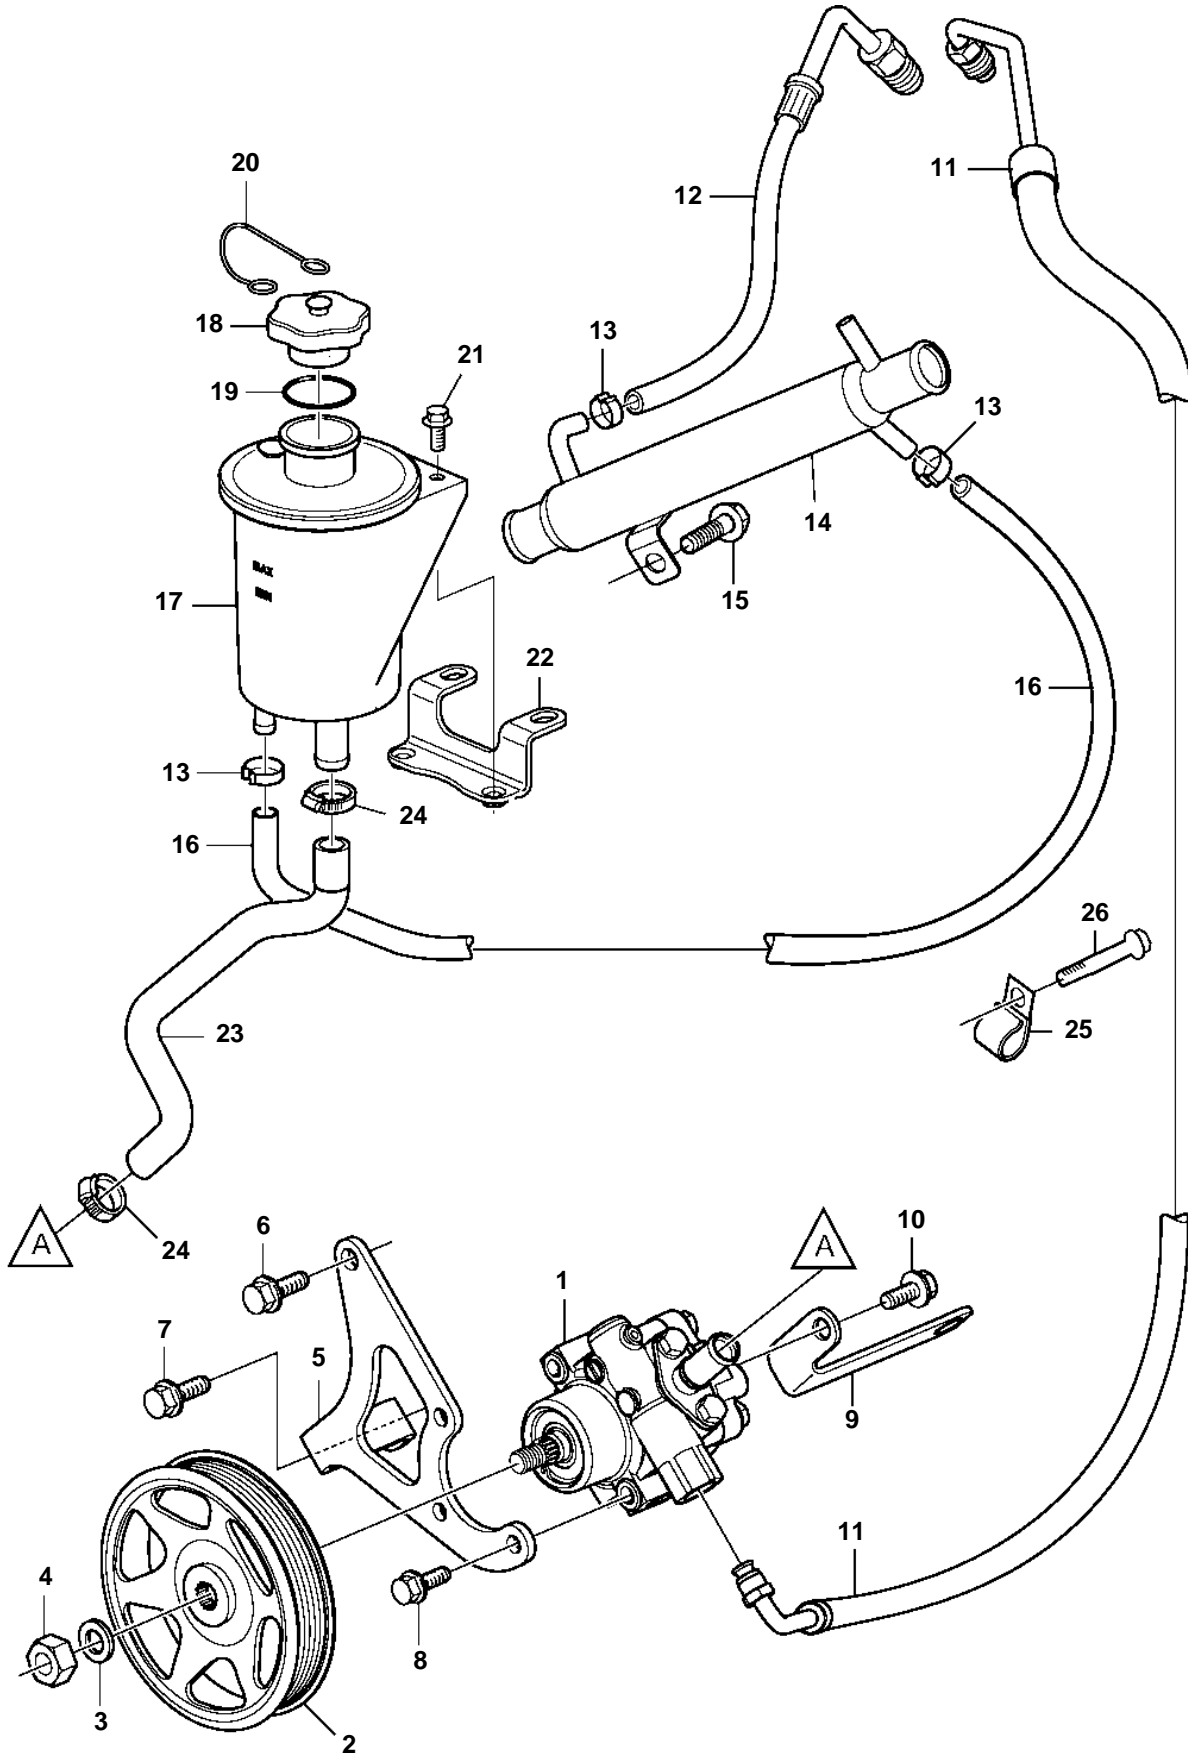

5.7GXIE-N, 5.7GiE-300-N

24071

Upd: 2010-01-08

24071

7747740 - 64 - 35980

5.7GXIE-N, 5.7GiE-300-N

REF	PART NO.	QTY	DESCRIPTION	NOTES
1	3887373	1	Power steering pump	
2	3889611	1	Pulley	
3	3889615	1	Washer	
4	3889613	1	Nut	
5	3887731	1	Bracket	
6	3853405	1	Screw	
7		1	Screw	
8	3595499	3	Screw	
9	3887776	1	Bracket	
10	3595499	1	Screw	
11	3887986	1	Hose assembly	
12	3863148	1	Hose	
13	982663	3	Hose clamp	
14	3862629	1	Oil cooler	
15	3860582	1	Screw	
16	3593914	1	Hose	
17	3887375	1	Reservoir	
18		1	· Cap	not sold separately
19		1	· O-ring	not sold separately
20		1	· Retainer	not sold separately
21	945358	2	Flange screw	
22		1	Bracket	Part not sold
23	21128407	1	Hose	
24	3853794	2	Hose clamp	
25		1	Clamp, J	Part not sold
26	3853392	1	Screw