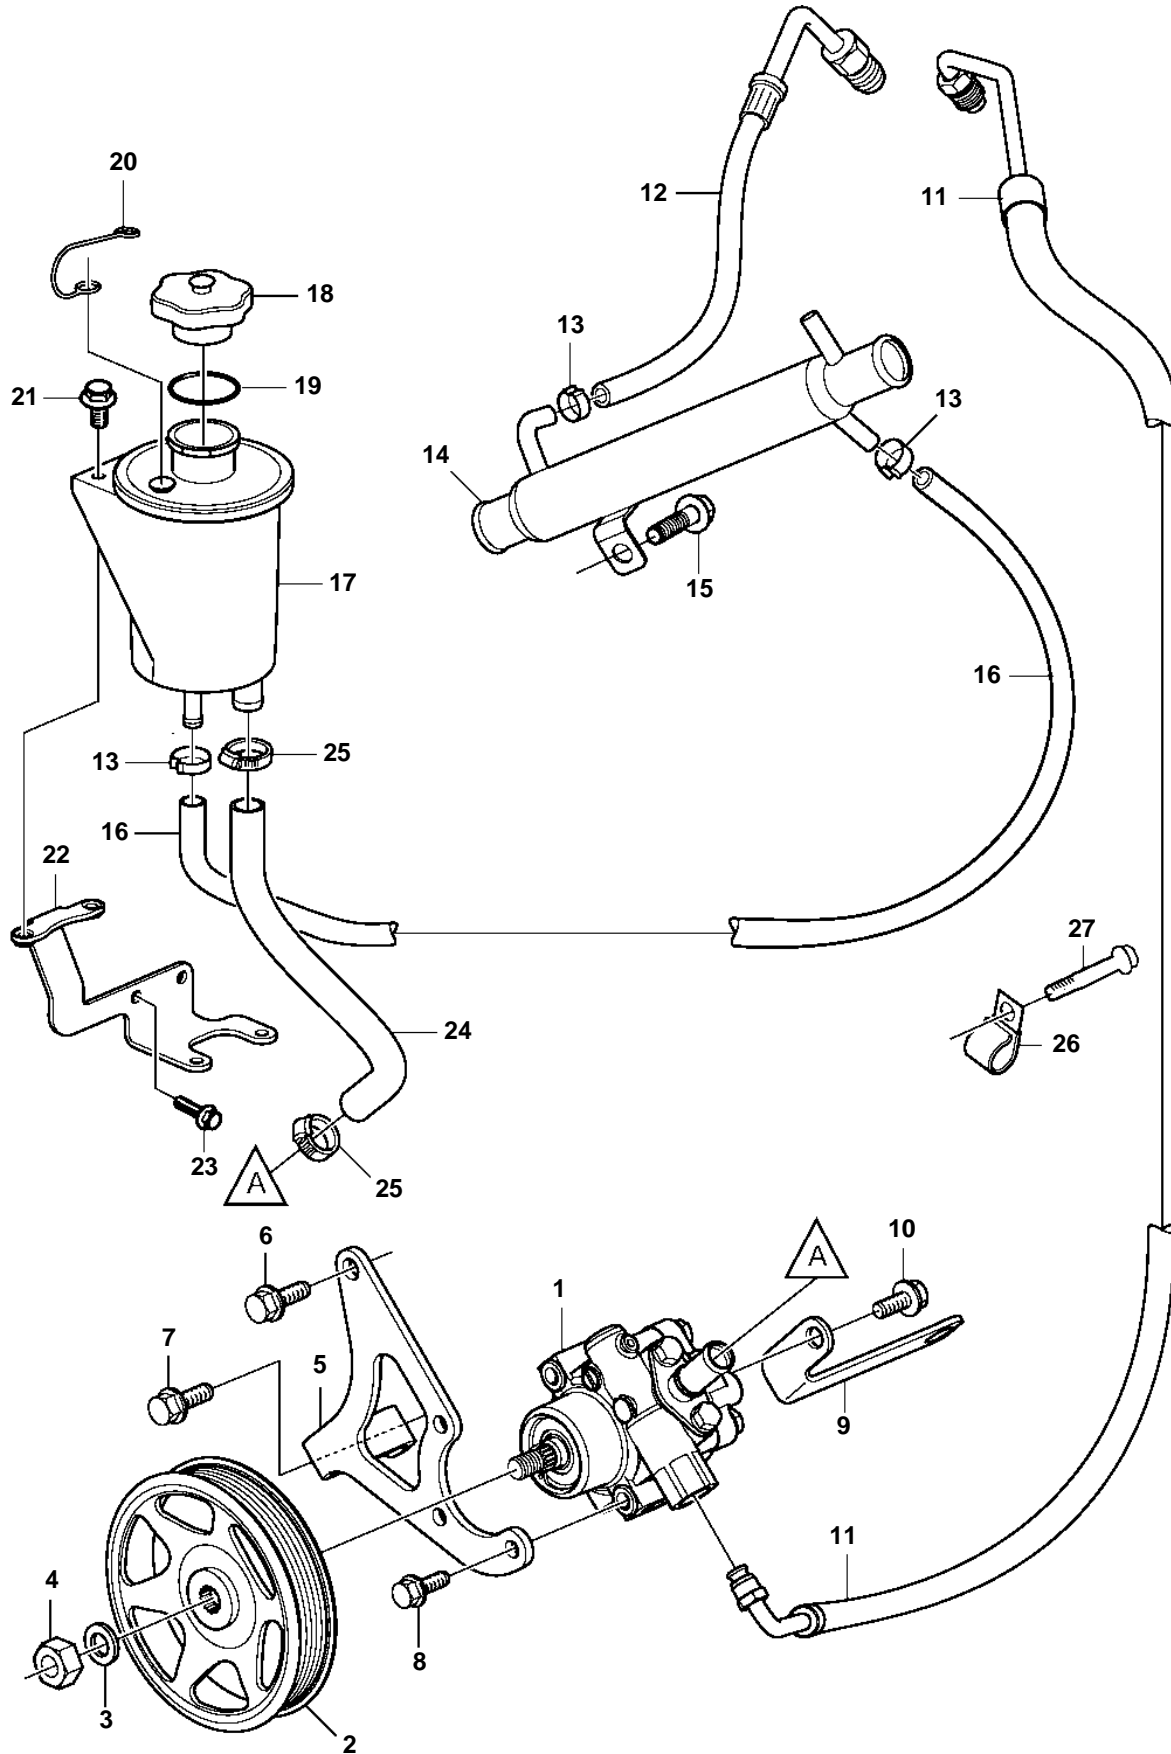

5.7GiE-300-J, 5.7GiE-300-JF, 5.7GXiE-J, 5.7GXiE-JF, 5.7OSiE-300-J, 5.7OSiE-300-JF, 5.7OSXiE-J, 5.7OSXiE-JF

5.7GiE-300-J, 5.7GiE-300-JF, 5.7GXiE-J, 5.7GXiE-JF, 5.7OSiE-300-J, 5.7OSiE-300-JF, 5.7OSXiE-J, 5.7OSXiE-JF

REF	PART NO.	QTY	DESCRIPTION	NOTES
1	3887373	1	Power steering pump	
2	3889611	1	Pulley	
3	3889615	1	Washer	
4	3889613	1	Nut	
5	3887731	1	Bracket	
6	3853405	1	Screw	
7		1	Screw	
8	3595499	3	Screw	
9	3887776	1	Bracket	
10	3595499	1	Screw	
11	3887986	1	Hose assembly	
12	3863148	1	Hose	
13	982663	3	Hose clamp	
14	3862629	1	Oil cooler	
15	3860582	1	Screw	
16	3593914	1	Hose	
17	3887375	1	Reservoir	
18		1	· Cap	not sold separately
19		1	· O-ring	not sold separately
20		1	· Retainer	not sold separately
21	945358	2	Flange screw	
22	40005662	1	Bracket	
23	3595499	2	Screw	
24	40005059	1	Hose	
25	3853794	2	Hose clamp	
26		1	Clamp, J	
27	3853392	1	Screw	