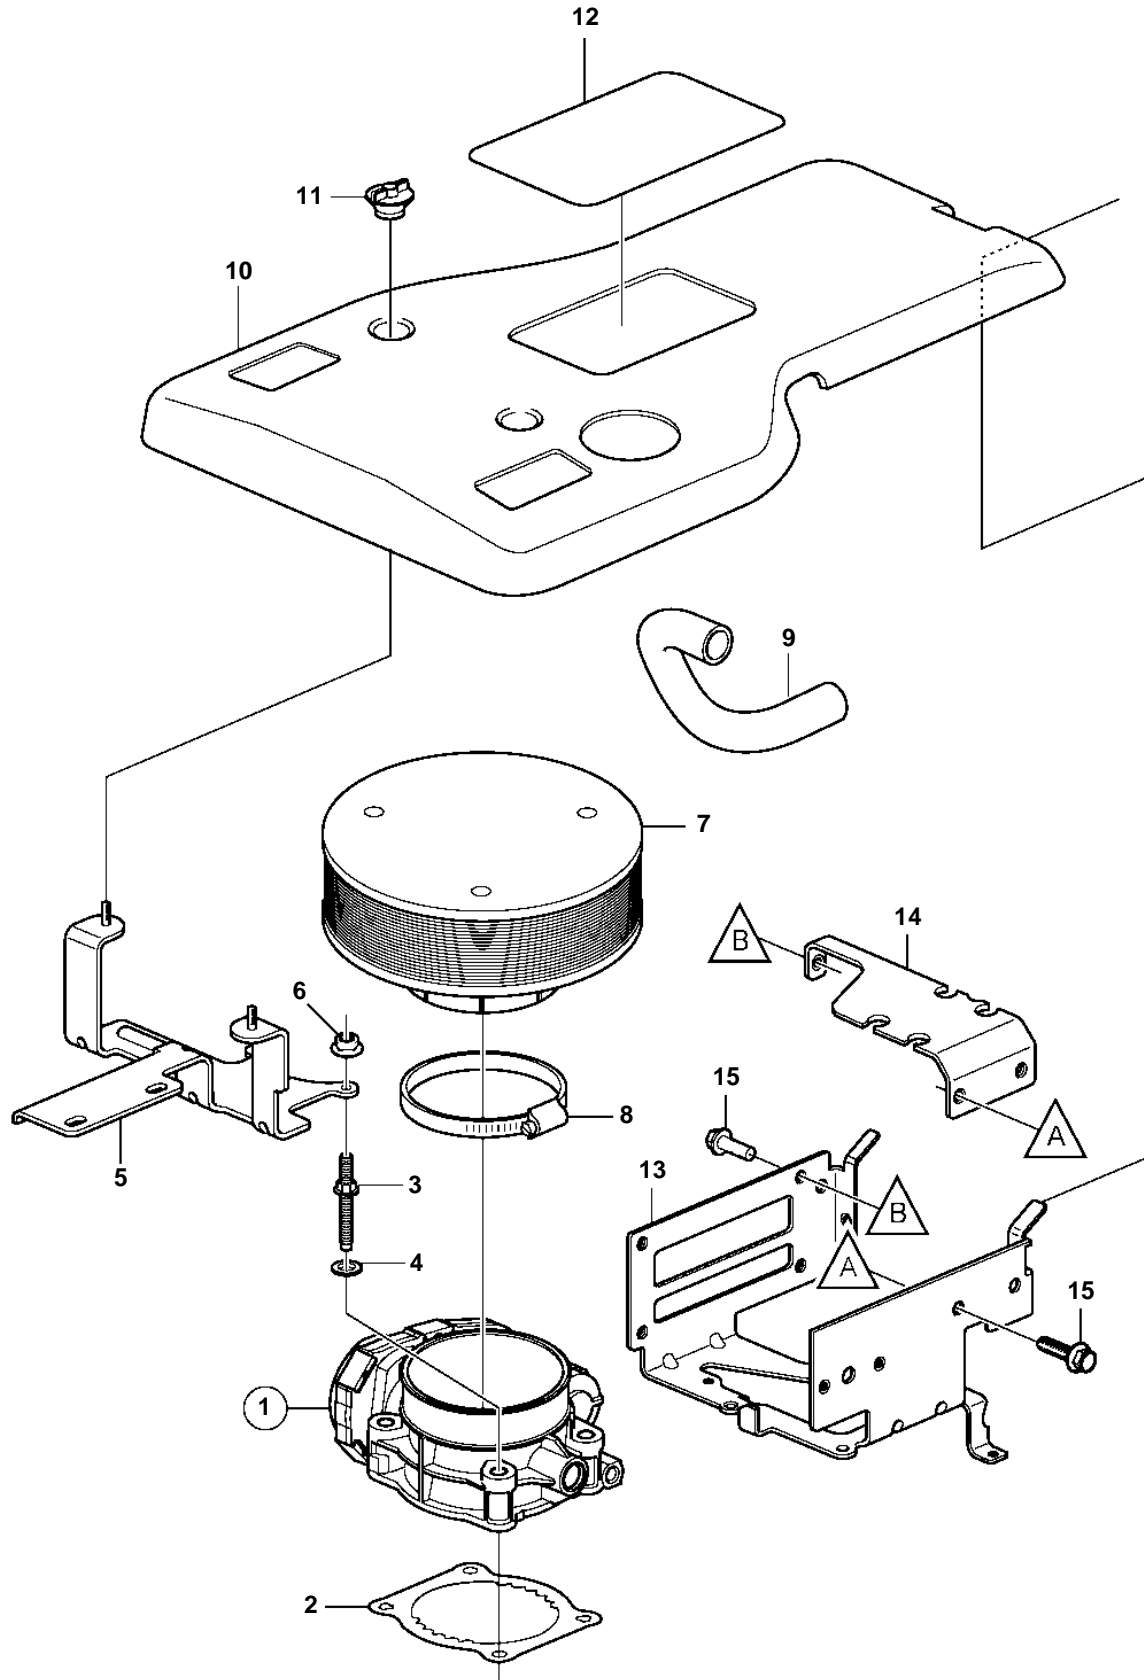

5.7OSXiE-J, 5.7OSXiE-JF

5.7OSXiE-J, 5.7OSXiE-JF

| REF | PART NO. | QTY | DESCRIPTION | NOTES |
|-----|----------|-----|-----------------------------|--|
| 1 | 21141689 | 1 | Body | |
| | | 1 | · Switch, idle validation | not sold separately |
| | | 2 | · Sensor, throttle position | not sold separately |
| 2 | 3849022 | 1 | Gasket | |
| 3 | 3858964 | 4 | Stud | |
| 4 | | 4 | · Washer | not sold separately |
| 5 | 3594456 | 1 | Bracket | see "Electronic Shift and Throttle" page |
| 6 | 981124 | 2 | Flange nut | |
| 7 | 3887565 | 1 | Flame shield | |
| 8 | 3847663 | 1 | Hose clamp | |
| 9 | | 1 | Hose | To valve cover |
| 10 | 3847650 | 1 | Cover | |
| 11 | 3841608 | 2 | Nut | |
| 12 | 3862096 | 1 | Decal | 5.7OSXi |
| 13 | 3595367 | 1 | Bracket | see "Electronic Shift and Throttle" page |
| 14 | 3595369 | 1 | Bracket | |
| 15 | 3852006 | 3 | Screw | |