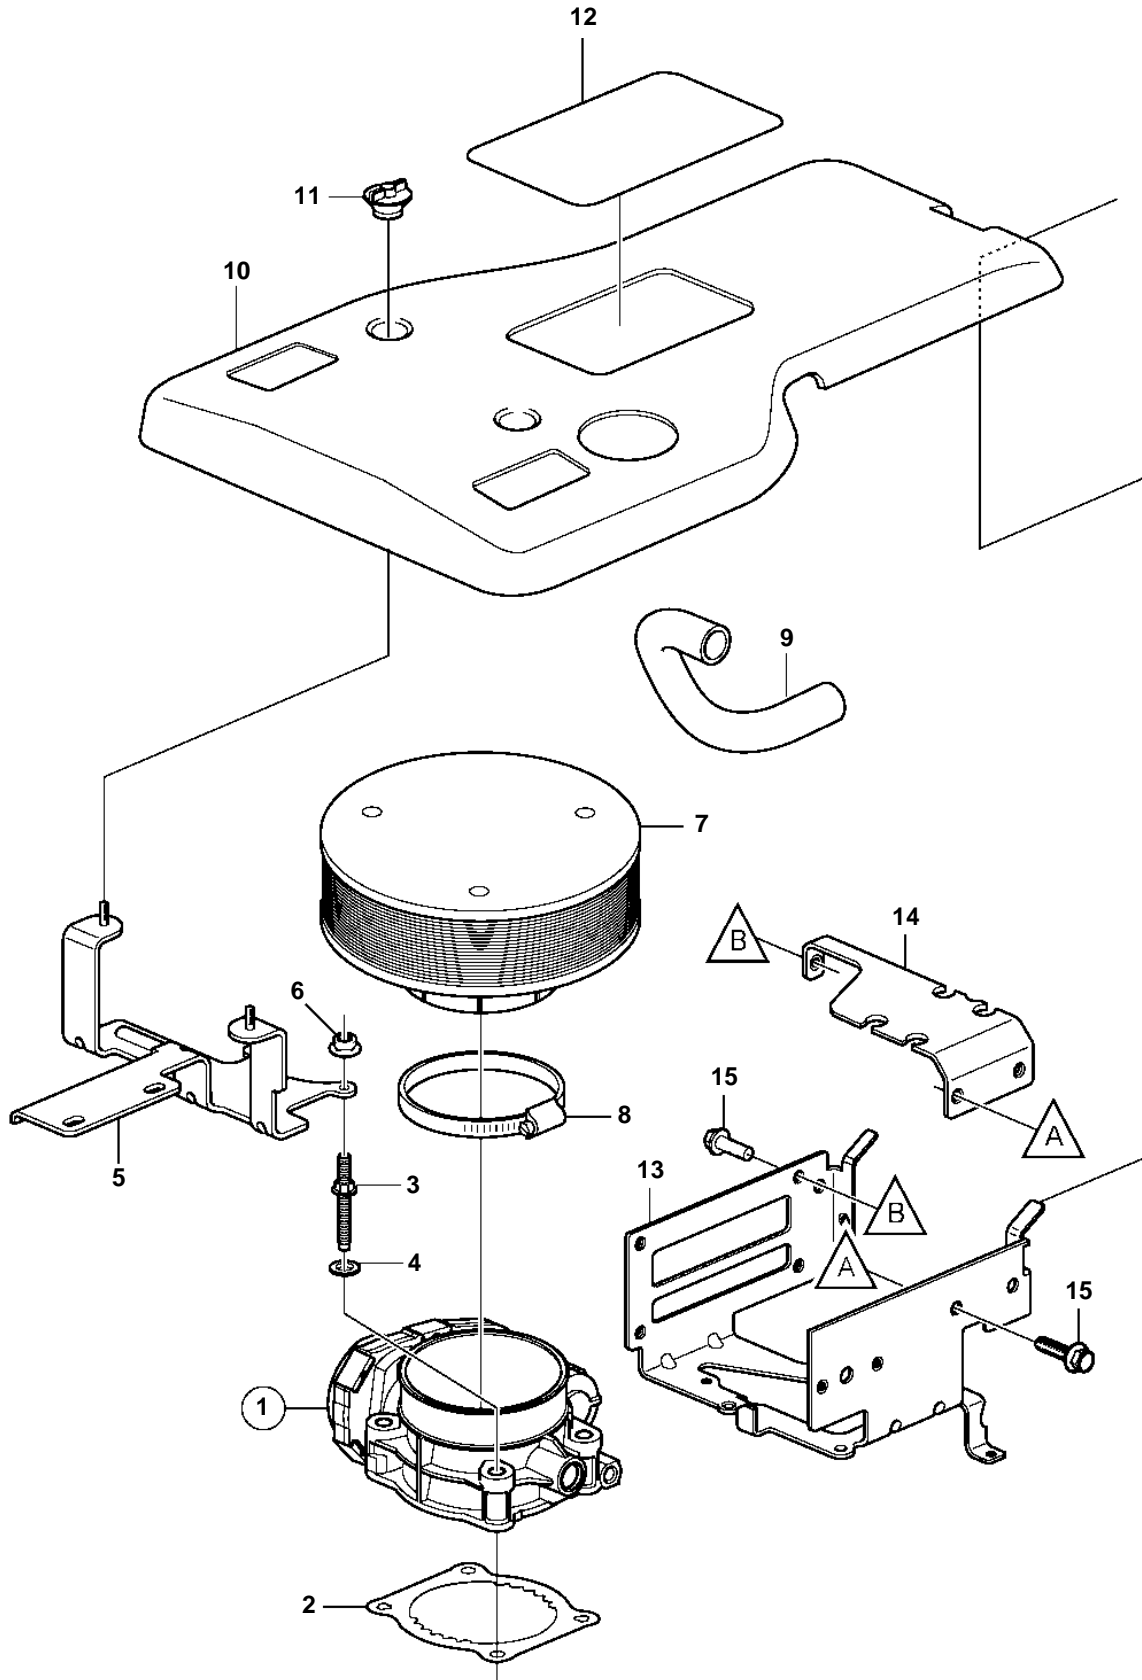

5.7GXiE-J, 5.7GXiE-JF, 5.7GXiE-K, 5.7GXiE-KF, 5.7GXiE-M, 5.7GXiE-MF, 5.7GXiE-N

5.7GXIE-J, 5.7GXIE-JF, 5.7GXIE-K, 5.7GXIE-KF, 5.7GXIE-M, 5.7GXIE-MF, 5.7GXIE-N

REF	PART NO.	QTY	DESCRIPTION	NOTES
1	21141689	1	Body	
		1	· Switch, idle validation	not sold separately
		2	· Sensor, throttle position	not sold separately
2	3849022	1	Gasket	
3	3858964	4	Stud	
4		4	· Washer	not sold separately
5	3594456	1	Bracket	see "Electronic Shift and Throttle" page
6	981124	2	Flange nut	
7	3887565	1	Flame shield	
8	3847663	1	Hose clamp	
9		1	Hose	To valve cover
10	3847650	1	Cover	
11	3841608	2	Nut	
12	3861894	1	Decal	5.7GXi
13	3595367	1	Bracket	see "Electronic Shift and Throttle" page
14	3595369	1	Bracket	
15	3852006	3	Screw	